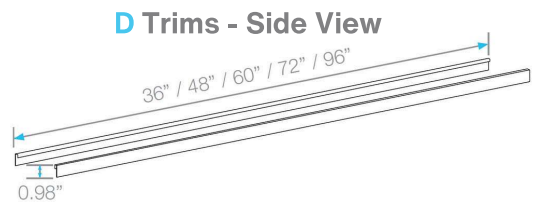

Specifications

E Base - Side View

Top View

F Joiner - Side & Top View

Base End Cap - Side View

H 2" Outlet - Side & Top View

Corner - Top View

- 96" kit has two 48" grates. 72" kits in black, gold and bronze have two 36" grates.
- ** 72" and 96" Kits include two outlets, two hair strainers, two pair of joiners and two adapters.