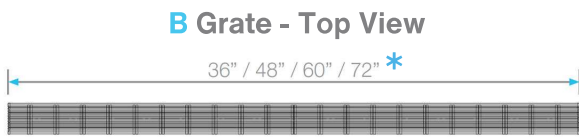

Specifications