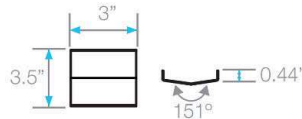

F Joiner - Side & Top View