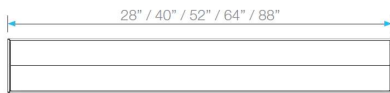

E Base - Side View

Top View