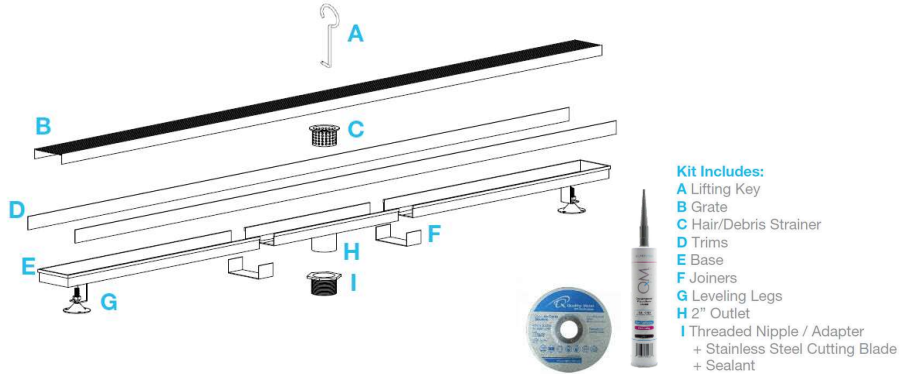

# DelmarSeries ADJUSTABLE LINEAR DRAIN 2"

## Adjustable Base | Traditional Waterproofing:

- Stainless Steel Gauges: Wedgewire grate: 8 gauges for Edge Bars and 9 gauges for Inside Bars.
- Base: 18 gauges = 1.2 mm.
- Grate can be removed completely for cleaning.
- Adjustable is intended for use with traditional waterproofing methods.
- Works with 2" ABS, PVC or Cast Iron shower drain flange (not included).
- Hair strainer basket comes with every drain, fits inside the drain to collect hair and other debris, preventing clogged pipes.

### Corner - Top View

- \* 96" kit has two 48" grates. 72" kits in black, gold and bronze have two 36" grates.
- \*\* 72" and 96" Kits include two outlets, two hair strainers, two pair of joiners and two adapters.

### WEDGEWIRE

Bronze	36"	33.610.36 BZ	●
	48"	33.610.48 BZ	●
	60"	33.610.60 BZ	●
	72"	33.610.72 BZ	●
	96"	33.610.96 BZ	●

Satin	36"	33.610.36 ST	●
	48"	33.610.48 ST	●
	60"	33.610.60 ST	●
	72"	33.610.72 ST	●
	96"	33.610.96 ST	●