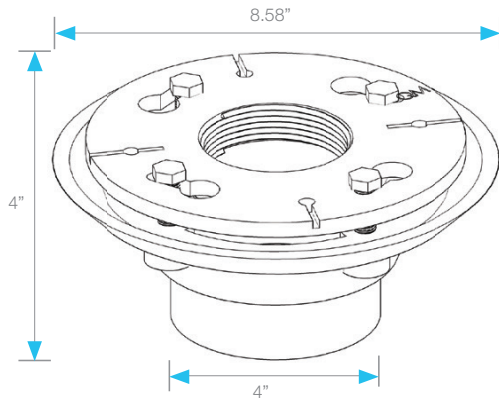

COMPONENTS

**3" x 4" High Flow PVC
Drain Base with Clamping Ring**

- Clamp down floor drain.
- 3.5" throat, 4" outlet.
- 8.58" overall diameter.
- Adjustable: reversible clamping ring gains additional 1" height
- Extra weep holes
- Waterproofing: PVC/Vinyl liner, Lead/copper pan, Rubber liner, Fiberglass.