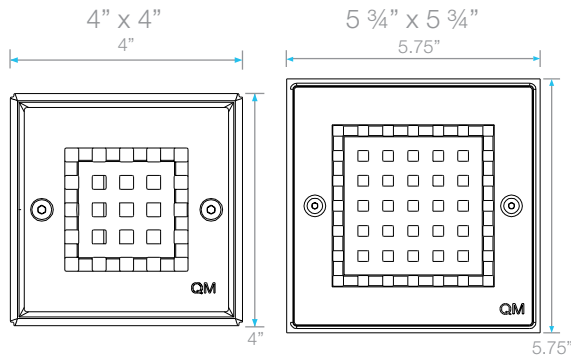

BAY SQUARE DRAIN

Kit Includes:

- A** Allen Key
- B** Bolts
- C** Grate
- D** Anti Odor Sealer
- E** Base

International
Use Only

Specifications

C Grate - Top View

E Base - Top View

E Base - Side View

D Anti Odor Sealer - Perspective View

Complete Kit

Ria
Square

Length

4" x 4"

5 3/4" x 5 3/4"

Satin

SKU