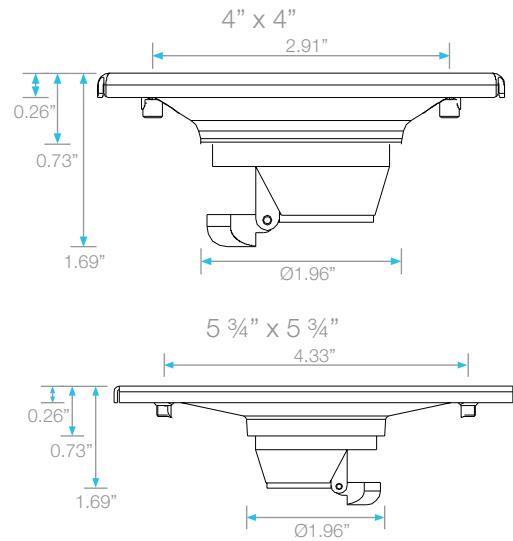

BAY SQUARE DRAIN

Kit Includes:

- A** Allen Key
- B** Bolts
- C** Grate
- D** Anti Odor Sealer
- E** Base

International
Use Only

Specifications

C Grate - Top View

E Base - Top View

E Base - Side View

D Anti Odor Sealer - Perspective View

Complete Kit

Ria
Square

Length

4" x 4"

5 3/4" x 5 3/4"

Satin

SKU

38.100.04 ST

38.100.06 ST

Polished

SKU

38.100.04 PS

38.100.06 PS

Note: Installer must verify all rough-in dimensions prior to installation and consult local and national codes. Conformity and compliance to local and national codes are the responsibility of the installer. Dimensions are subject to Manufacturers tolerance and change without notice. We can assume no responsibility for use of superseded or voided data.