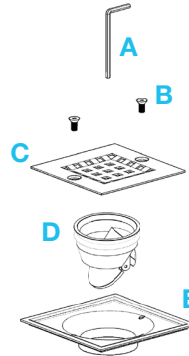

BAY SQUARE DRAIN

Kit Includes:

- A** Allen Key
- B** Bolts
- C** Grate
- D** Anti Odor Sealer
- E** Base

International
Use Only

Specifications

C Grate - Top View

E Base - Top View

E Base - Side View

D Anti Odor Sealer - Perspective View

Complete Kit

Ria
Square

Length

4" x 4"

5 3/4" x 5 3/4"

Satin

SKU