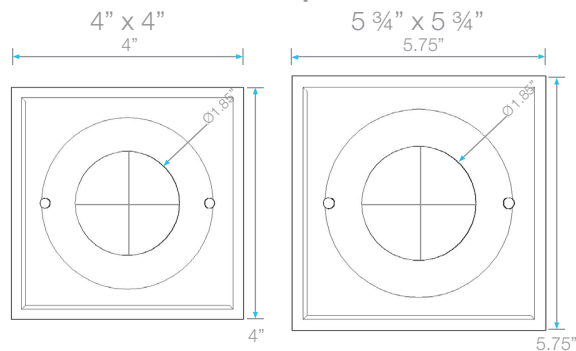

BAY SQUARE DRAIN

Kit Includes:

- A** Allen Key
- B** Bolts
- C** Grate
- D** Anti Odor Sealer
- E** Base

International
Use Only

Specifications

C Grate - Top View

E Base - Top View

E Base - Side View

D Anti Odor Sealer - Perspective View

Complete Kit

Ria
Square

Length

4" x 4"

5 3/4" x 5 3/4"

Satin

SKU

38.100.04 ST

38.100.06 ST

Polished

SKU

38.100.04 PS

38.100.06 PS

Note: Installer must verify all rough-in dimensions prior to installation and consult local and national codes. Conformity and compliance to local and national codes are the responsibility of the installer. Dimensions are subject to Manufacturers tolerance and change without notice. We can assume no responsibility for use of superseded or voided data.