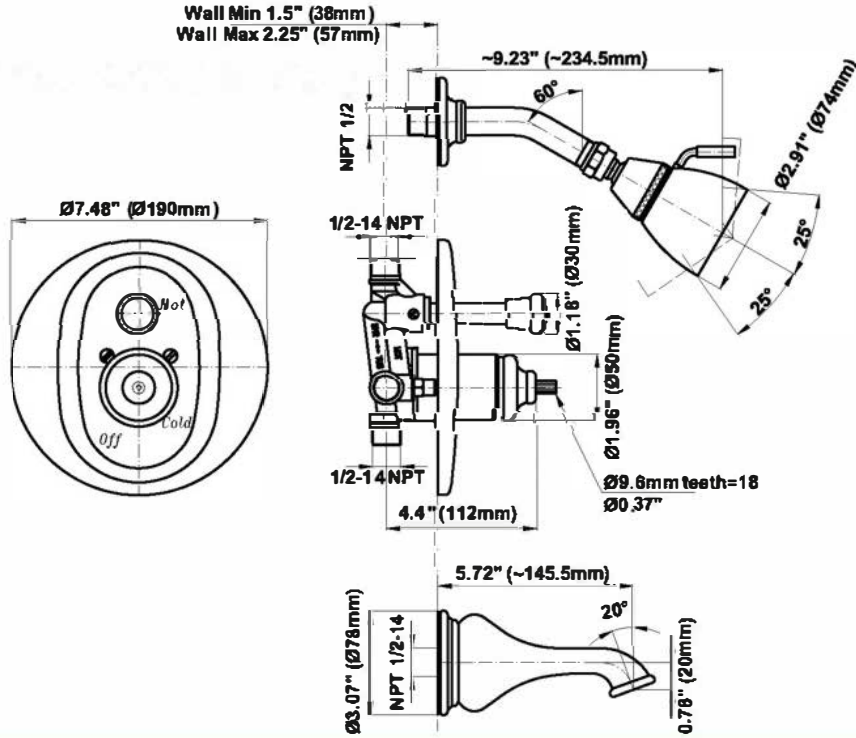

# G-7150-LM2

Atlantis Collection

Transitional Pressure Balancing Tub & Shower Set

### Product Features

- Decorative trim plate and handle
- Transitional 3" showerhead with 5" arm
- Traditional 6" tub spout w/spout ring

### Available Finishes

- Brushed Nickel  
G-7150-LM2-BN

The measurements shown are for reference only. Products and specifications shown are subject to change without notice. Revised 11/2018.