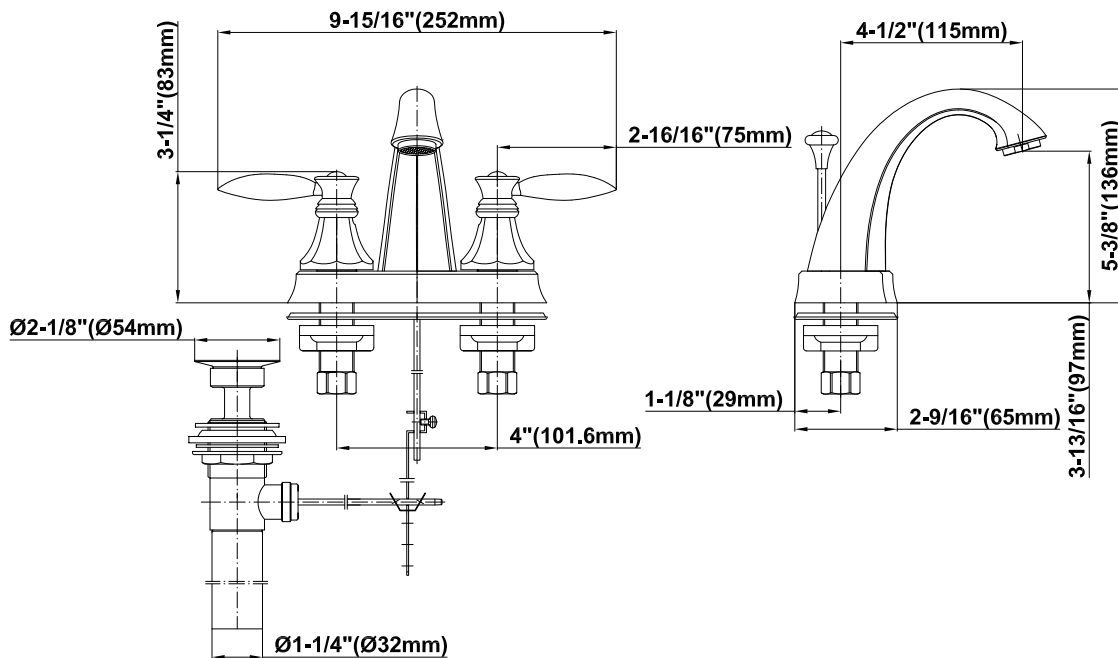

G-1920-LM14
Topaz Collection
4" Lavatory Faucet

GRAFF®

Product Features

- Installs on 4" centers
- Includes pop-up drain assembly w/lift rod & overflow

Available Finishes

- Brushed Brass
G-1920-LM14-BB
- Brushed Nickel
G-1920-LM14-BN
- Oil Rubbed Bronze
G-1920-LM14-ORB