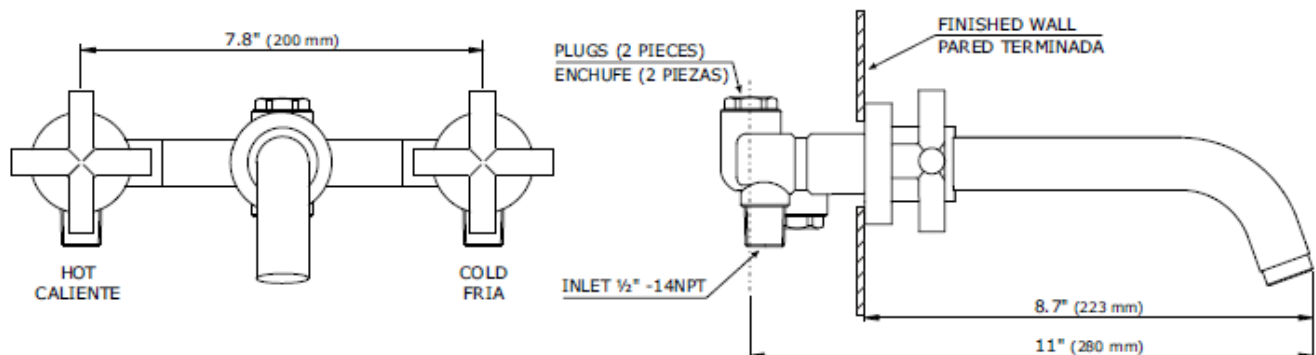

The measurements shown are for reference only. Products and specifications shown are subject to change without notice. Revised 11/2018.

www.graff-designs.com | phone: 800-954-4723