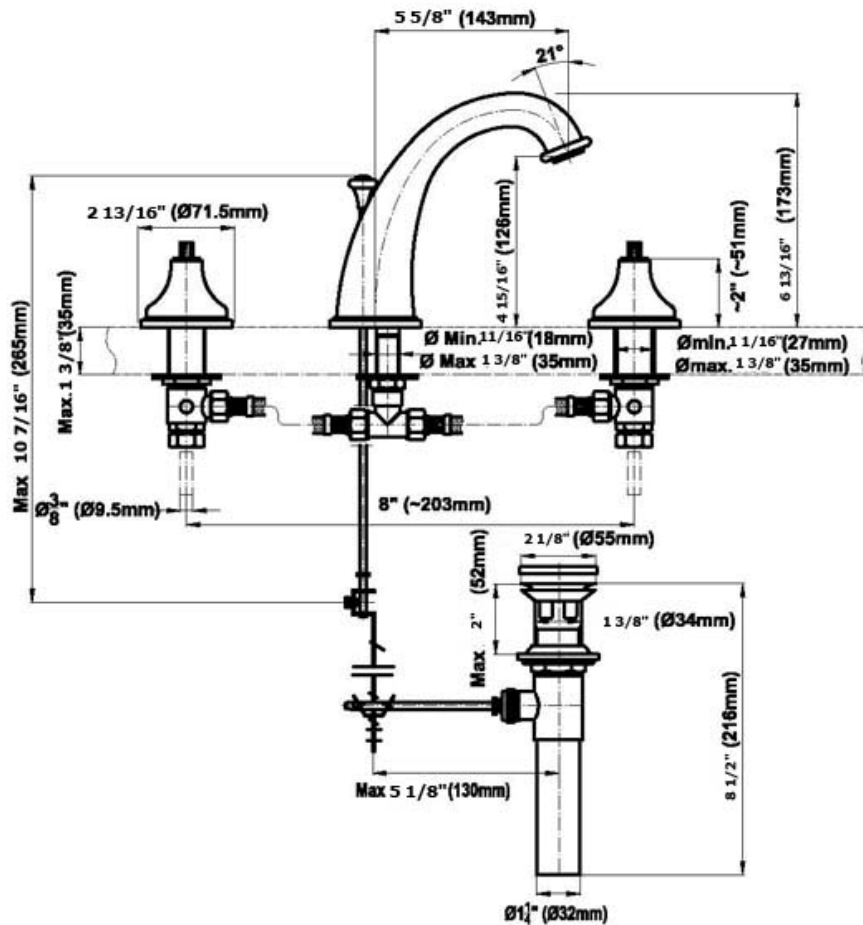

G-1200-S2
 Elegante Collection
 Widespread Lavatory Faucet

Product Features

- Installs on 8" centers
- Includes pop-up drain assembly w/lift rod & overflow
- Optional G-9300 water-saving aerator reduces waterflow from 2.2 to 1.5 gpm

Available Finishes

- Brushed Nickel
 G-1200-S2-BN
- Oil Rubbed Bronze
 G-1200-S2-ORB

The measurements shown are for reference only. Products and specifications shown are subject to change without notice. Revised 11/2018.