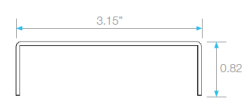

LagosSeries ADJUSTABLE LINEAR DRAIN 3" HIGH FLOW OUTLET

Adjustable Base | Traditional Waterproofing:

- Stainless Steel Gauges: Wedgewire grate: 8 gauges for Edge Bars and 9 gauges for Inside Bars.
- PVC Base: 3mm
- Grate can be removed completely for cleaning.
- Adjustable is intended for use with traditional waterproofing methods.

Kit Includes:

- A Lifting Key
- B Grate
- C Trims
- D PVC Base
- E Base End Cap
- F Joiners
- G Leveling Legs
- H 3" Outlet
- I Threaded Nipple + Stainless Steel Cutting Blade

Specifications

B Grate - Top View

B Grate - Side View

C Trims - Side View

D Base - Side View

Top View

E Base End Cap - Side View

H 3" Outlet - Side & Top View

F Joiner - Side & Top View

Corner - Top View