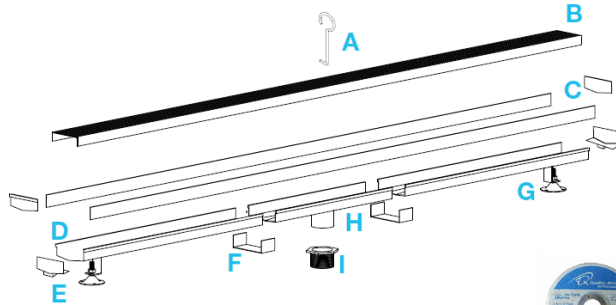

LagosSeries ADJUSTABLE LINEAR DRAIN 3" HIGH FLOW OUTLET

Adjustable Base | Traditional Waterproofing:

- Stainless Steel Gauges: Wedgewire grate: 8 gauges for Edge Bars and 9 gauges for Inside Bars.
- PVC Base: 3mm
- Grate can be removed completely for cleaning.
- Adjustable is intended for use with traditional waterproofing methods.

Kit Includes:

- A Lifting Key
- B Grate
- C Trims
- D PVC Base
- E Base End Cap
- F Joiners
- G Leveling Legs
- H 3" Outlet
- I Threaded Nipple + Stainless Steel Cutting Blade

Specifications

B Grate - Top View

B Grate - Side View

C Trims - Side View

D Base - Side View

Top View

E Base End Cap - Side View

H 3" Outlet - Side & Top View

F Joiner - Side & Top View

Corner - Top View