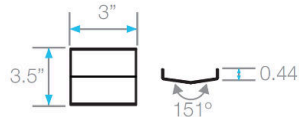

B Grate - Side View

C Trims - Side View

D Base - Side View

Top View

E Base End Cap - Side View

H 3" Outlet - Side & Top View

F Joiner - Side & Top View

Corner - Top View

- * 96" kit has two 48" grates. 72" kits in black, gold and bronze have two 36" grates.
- ** 72" and *96" Kits include two outlets, two pair of joiners and two adapters.

Complete Kits

WEDGEWIRE

Bronze

36"	88.630.36HF BZ	●
48"	88.630.48HF BZ	●
60"	88.630.60HF BZ	●
72"	88.630.72HF BZ	●
96"	88.630.96HF BZ	●