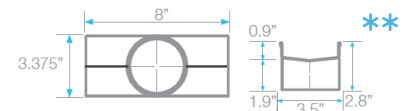

B Grate - Side View

C Trims - Side View

D Base - Side View

Top View

E Base End Cap - Side View

H 3" Outlet - Side & Top View

F Joiner - Side & Top View

Corner - Top View

- * 96" kit has two 48" grates. 72" kits in black, gold and bronze have two 36" grates.
- ** 72" and *96" Kits include two outlets, two pair of joiners and two adapters.

Complete Kits

WEDGEWIRE

Bronze

36"	88.630.36HF BZ	●
48"	88.630.48HF BZ	●
60"	88.630.60HF BZ	●
72"	88.630.72HF BZ	●
96"	88.630.96HF BZ	●