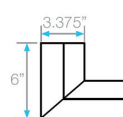

B Grate - Side View

C Trims - Side View

D Base - Side View

Top View

E Base End Cap - Side View

H 3" Outlet - Side & Top View

F Joiner - Side & Top View

Corner - Top View

- * 96" kit has two 48" grates. 72" kits in black, gold and bronze have two 36" grates.
- ** 72" and *96" Kits include two outlets, two pair of joiners and two adapters.

Complete Kits

WEDGEWIRE

Bronze

36"	88.630.36HF BZ	●
48"	88.630.48HF BZ	●
60"	88.630.60HF BZ	●
72"	88.630.72HF BZ	●
96"	88.630.96HF BZ	●

Satin

Polished

36"	88.610.36HF ST	●
48"	88.610.48HF ST	●
60"	88.610.60HF ST	●
72"	88.610.72HF ST	●
96"	88.610.96HF ST	●
36"	88.610.36HF PS	●
48"	88.610.48HF PS	●
60"	88.610.60HF PS	●
72"	88.610.72HF PS	●
96"	88.610.96HF PS	●

Black

Gold

36"	88.610.36HF BK	●
48"	88.610.48HF BK	●
60"	88.610.60HF BK	●
72"	88.610.72HF BK	●
96"	88.610.96HF BK	●
36"	88.610.36 GD	●
48"	88.610.48 GD	●
60"	88.610.60 GD	●
72"	88.610.72 GD	●
96"	88.610.96 GD	●