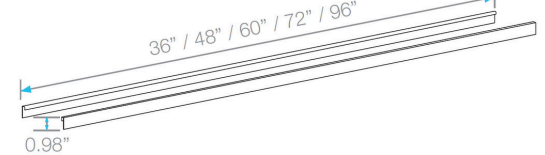

LagosSeries ADJUSTABLE LINEAR DRAIN 3" HIGH FLOW OUTLET

Adjustable Base | Traditional Waterproofing:

- Stainless Steel Gauges: Wedgewire grate: 8 gauges for Edge Bars and 9 gauges for Inside Bars.
- PVC Base: 3mm
- Grate can be removed completely for cleaning.
- Adjustable is intended for use with traditional waterproofing methods.

Kit Includes:

- A Lifting Key
- B Grate
- C Trims
- D PVC Base
- E Base End Cap
- F Joiners
- G Leveling Legs
- H 3" Outlet
- I Threaded Nipple + Stainless Steel Cutting Blade

Specifications

B Grate - Top View

B Grate - Side View

C Trims - Side View

D Base - Side View

Top View

E Base End Cap - Side View

H 3" Outlet - Side & Top View

F Joiner - Side & Top View

Corner - Top View

- * 96" kit has two 48" grates. 72" kits in black, gold and bronze have two 36" grates.
- ** 72" and *96" Kits include two outlets, two pair of joiners and two adapters.

Complete Kits

WEDGEWIRE

Bronze

36"	88.630.36HF BZ	●
48"	88.630.48HF BZ	●
60"	88.630.60HF BZ	●
72"	88.630.72HF BZ	●
96"	88.630.96HF BZ	●