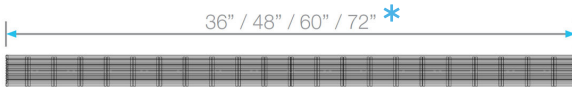

LagosSeries ADJUSTABLE LINEAR DRAIN 3" HIGH FLOW OUTLET

Adjustable Base | Traditional Waterproofing:

- Stainless Steel Gauges: Wedgewire grate: 8 gauges for Edge Bars and 9 gauges for Inside Bars.
- PVC Base: 3mm
- Grate can be removed completely for cleaning.
- Adjustable is intended for use with traditional waterproofing methods.

Kit Includes:

- A Lifting Key
- B Grate
- C Trims
- D PVC Base
- E Base End Cap
- F Joiners
- G Leveling Legs
- H 3" Outlet
- I Threaded Nipple + Stainless Steel Cutting Blade

Specifications

B Grate - Top View

B Grate - Side View

C Trims - Side View

D Base - Side View

Top View

E Base End Cap - Side View

H 3" Outlet - Side & Top View

F Joiner - Side & Top View

Corner - Top View