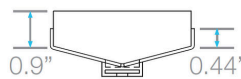

B Grate - Side View

C Trims - Side View

D Base - Side View

Top View

E Base End Cap - Side View

H 3" Outlet - Side & Top View

F Joiner - Side & Top View

Corner - Top View

- * 96" kit has two 48" grates. 72" kits in black, gold and bronze have two 36" grates.
- ** 72" and *96" Kits include two outlets, two pair of joiners and two adapters.

Complete Kits

WEDGEWIRE

Bronze

36"	88.630.36HF BZ	●
48"	88.630.48HF BZ	●
60"	88.630.60HF BZ	●
72"	88.630.72HF BZ	●
96"	88.630.96HF BZ	●