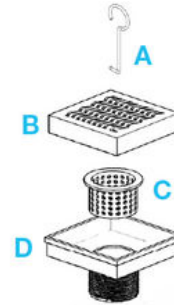

Delmar Series Square Drain

Center Drain | Traditional Waterproofing:

- Stainless Steel 316 Gauges:
Wedgewire grate: 8 gauges for Edge Bars and 9 gauges for Inside Bars.
- Base: 18 gauges = 1.2 mm.
- Grate can be removed completely for cleaning.
- Center Drain is intended for use with traditional waterproofing methods.
- Works with 2" ABS, PVC or Cast Iron shower drain flange (not included).
- Hair strainer basket comes with every drain, fits inside the drain to collect hair and other debris, preventing clogged pipes.

Kit Includes:

- A** Lifting Key
- B** Grate
- C** Hair/Debris Strainer
- D** Base

Specifications

B Grate - Top View 4" X 4"

B Grate - Side View

D Base - Top View

D Base - Side View

Complete Kits

Gold

4 x 4" 33.700.04 GD

Delmar Series Square Drain

Center Drain | Traditional Waterproofing:

- Stainless Steel 316 Gauges:
Wedge wire grate: 8 gauges for Edge Bars and 9 gauges for Inside Bars.
- Base: 18 gauges = 1.2 mm.
- Grate can be removed completely for cleaning.
- Center Drain is intended for use with traditional waterproofing methods.
- Works with 2" ABS, PVC or Cast Iron shower drain flange (not included).
- Hair strainer basket comes with every drain, fits inside the drain to collect hair and other debris, preventing clogged pipes.