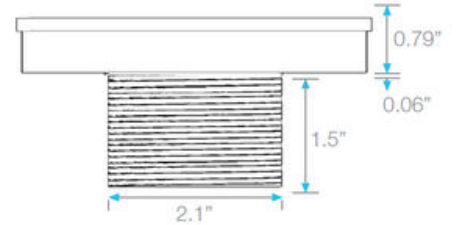

Gold

4 x 4" 33.700.04 GD

Delmar Series Square Drain

Center Drain | Traditional Waterproofing:

- Stainless Steel 316 Gauges:
Wedge wire grate: 8 gauges for Edge Bars and 9 gauges for Inside Bars.
- Base: 18 gauges = 1.2 mm.
- Grate can be removed completely for cleaning.
- Center Drain is intended for use with traditional waterproofing methods.
- Works with 2" ABS, PVC or Cast Iron shower drain flange (not included).
- Hair strainer basket comes with every drain, fits inside the drain to collect hair and other debris, preventing clogged pipes.

Kit Includes:

- A** Lifting Key
- B** Grate
- C** Hair/Debris Strainer
- D** Base

Specifications

B Grate - Top View 4" X 4"

B Grate - Side View

D Base - Top View

D Base - Side View

Complete Kits