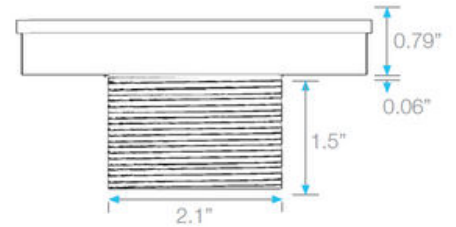

Delmar Series Square Drain

Center Drain | Traditional Waterproofing:

- Stainless Steel 316 Gauges:
Wedgewire grate: 8 gauges for Edge Bars and 9 gauges for Inside Bars.
- Base: 18 gauges = 1.2 mm.
- Grate can be removed completely for cleaning.
- Center Drain is intended for use with traditional waterproofing methods.
- Works with 2" ABS, PVC or Cast Iron shower drain flange (not included).
- Hair strainer basket comes with every drain, fits inside the drain to collect hair and other debris, preventing clogged pipes.

Kit Includes:

- A** Lifting Key
- B** Grate
- C** Hair/Debris Strainer
- D** Base

Specifications

B Grate - Top View 4" X 4"

B Grate - Side View

D Base - Top View

D Base - Side View

Complete Kits

WEDGEWIRE

4 x 4" 33.700.04 BZ

Satin

4 x 4" 33.700.04 ST

Polished

4 x 4" 33.700.04 PS

Black

4 x 4" 33.700.04 BK

Gold

4 x 4" 33.700.04 GD

Delmar Series Square Drain

Center Drain | Traditional Waterproofing:

- Stainless Steel 316 Gauges:
Wedge wire grate: 8 gauges for Edge Bars and 9 gauges for Inside Bars.
- Base: 18 gauges = 1.2 mm.
- Grate can be removed completely for cleaning.
- Center Drain is intended for use with traditional waterproofing methods.
- Works with 2" ABS, PVC or Cast Iron shower drain flange (not included).
- Hair strainer basket comes with every drain, fits inside the drain to collect hair and other debris, preventing clogged pipes.