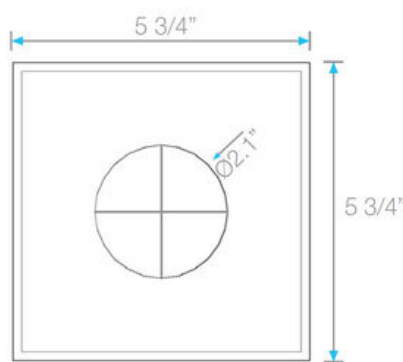

Kit Includes:

- A** Lifting Key
- B** Grate
- C** Hair/Debris Strainer
- D** Base

Specifications

B Grate - Top View 4" X 4"

B Grate - Side View

D Base - Top View

D Base - Side View

Complete Kits

WEDGEWIRE

5 3/4 x 5 3/4" 33.700.06 ST

5 3/4 x 5 3/4" 33.700.06 PS

5 3/4 x 5 3/4" 33.700.06 BK

5 3/4 x 5 3/4" 33.700.06 GD