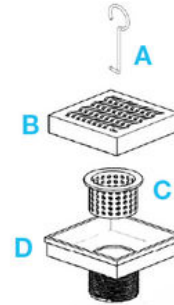

Delmar Series Square Drain

Center Drain | Traditional Waterproofing:

- Stainless Steel 316 Gauges:
Wedgewire grate: 8 gauges for Edge Bars and 9 gauges for Inside Bars.
- Base: 18 gauges = 1.2 mm.
- Grate can be removed completely for cleaning.
- Center Drain is intended for use with traditional waterproofing methods.
- Works with 2" ABS, PVC or Cast Iron shower drain flange (not included).
- Hair strainer basket comes with every drain, fits inside the drain to collect hair and other debris, preventing clogged pipes.

Gold

4 x 4" 33.700.04 GD

Delmar Series Square Drain

Center Drain | Traditional Waterproofing:

- Stainless Steel 316 Gauges:
Wedge wire grate: 8 gauges for Edge Bars and 9 gauges for Inside Bars.
- Base: 18 gauges = 1.2 mm.
- Grate can be removed completely for cleaning.
- Center Drain is intended for use with traditional waterproofing methods.
- Works with 2" ABS, PVC or Cast Iron shower drain flange (not included).
- Hair strainer basket comes with every drain, fits inside the drain to collect hair and other debris, preventing clogged pipes.

Kit Includes:

- A** Lifting Key
- B** Grate
- C** Hair/Debris Strainer
- D** Base

Specifications

B Grate - Top View 4" X 4"

B Grate - Side View

D Base - Top View

D Base - Side View

Complete Kits