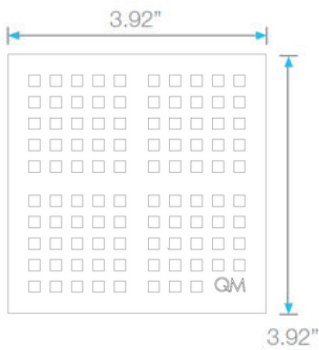

Specifications

B Grate - Top View 4" X 4"