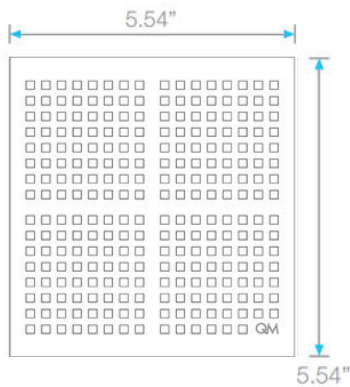

Specifications

B Grate - Top View 4" X 4"