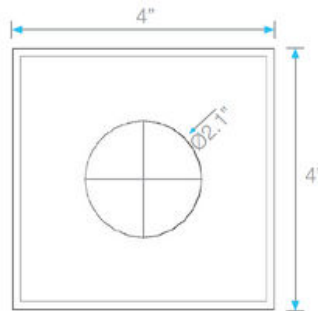

Kit Includes:

- A** Lifting Key
- B** Grate
- C** Hair/Debris Strainer
- D** Base

Specifications

B Grate - Top View 4" X 4"

B Grate - Side View

D Base - Top View

D Base - Side View

Complete Kits