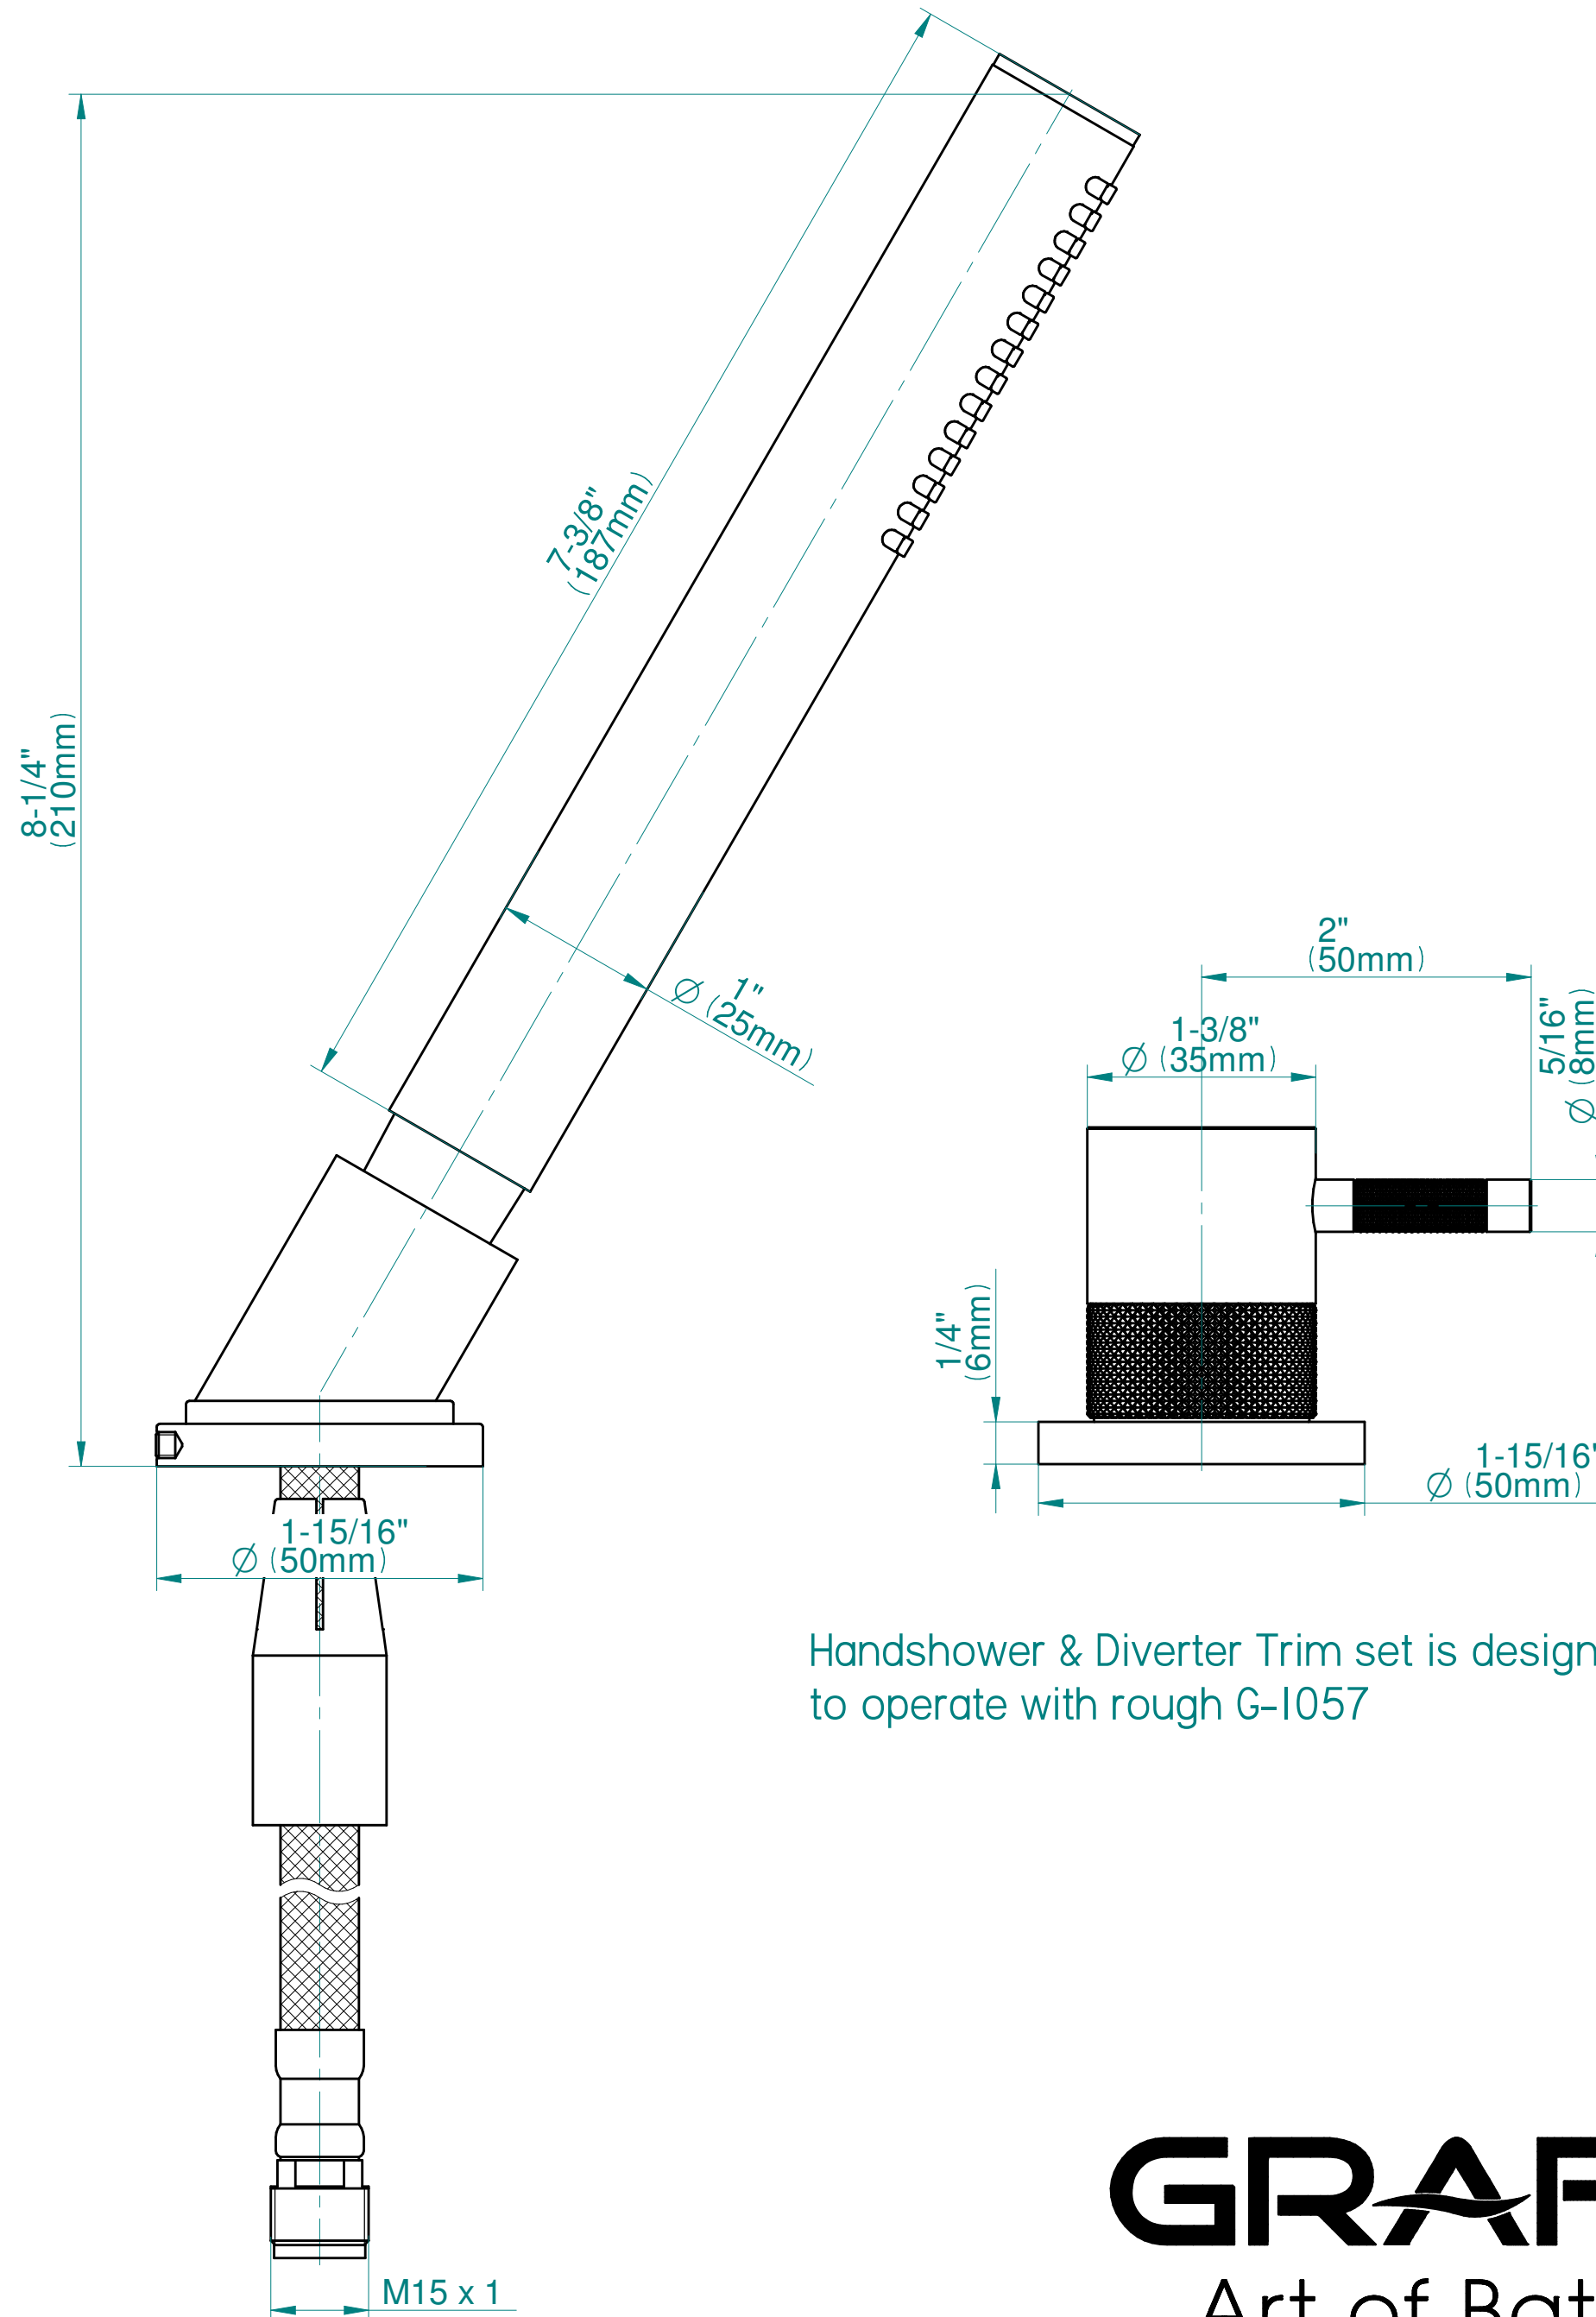

# G-6153-LM69B-T

## CAMEO Series

2/2

Handshower & Diverter Trim set is designed to operate with rough G-1057

**GRAFF**<sup>®</sup>  
Art of Bath