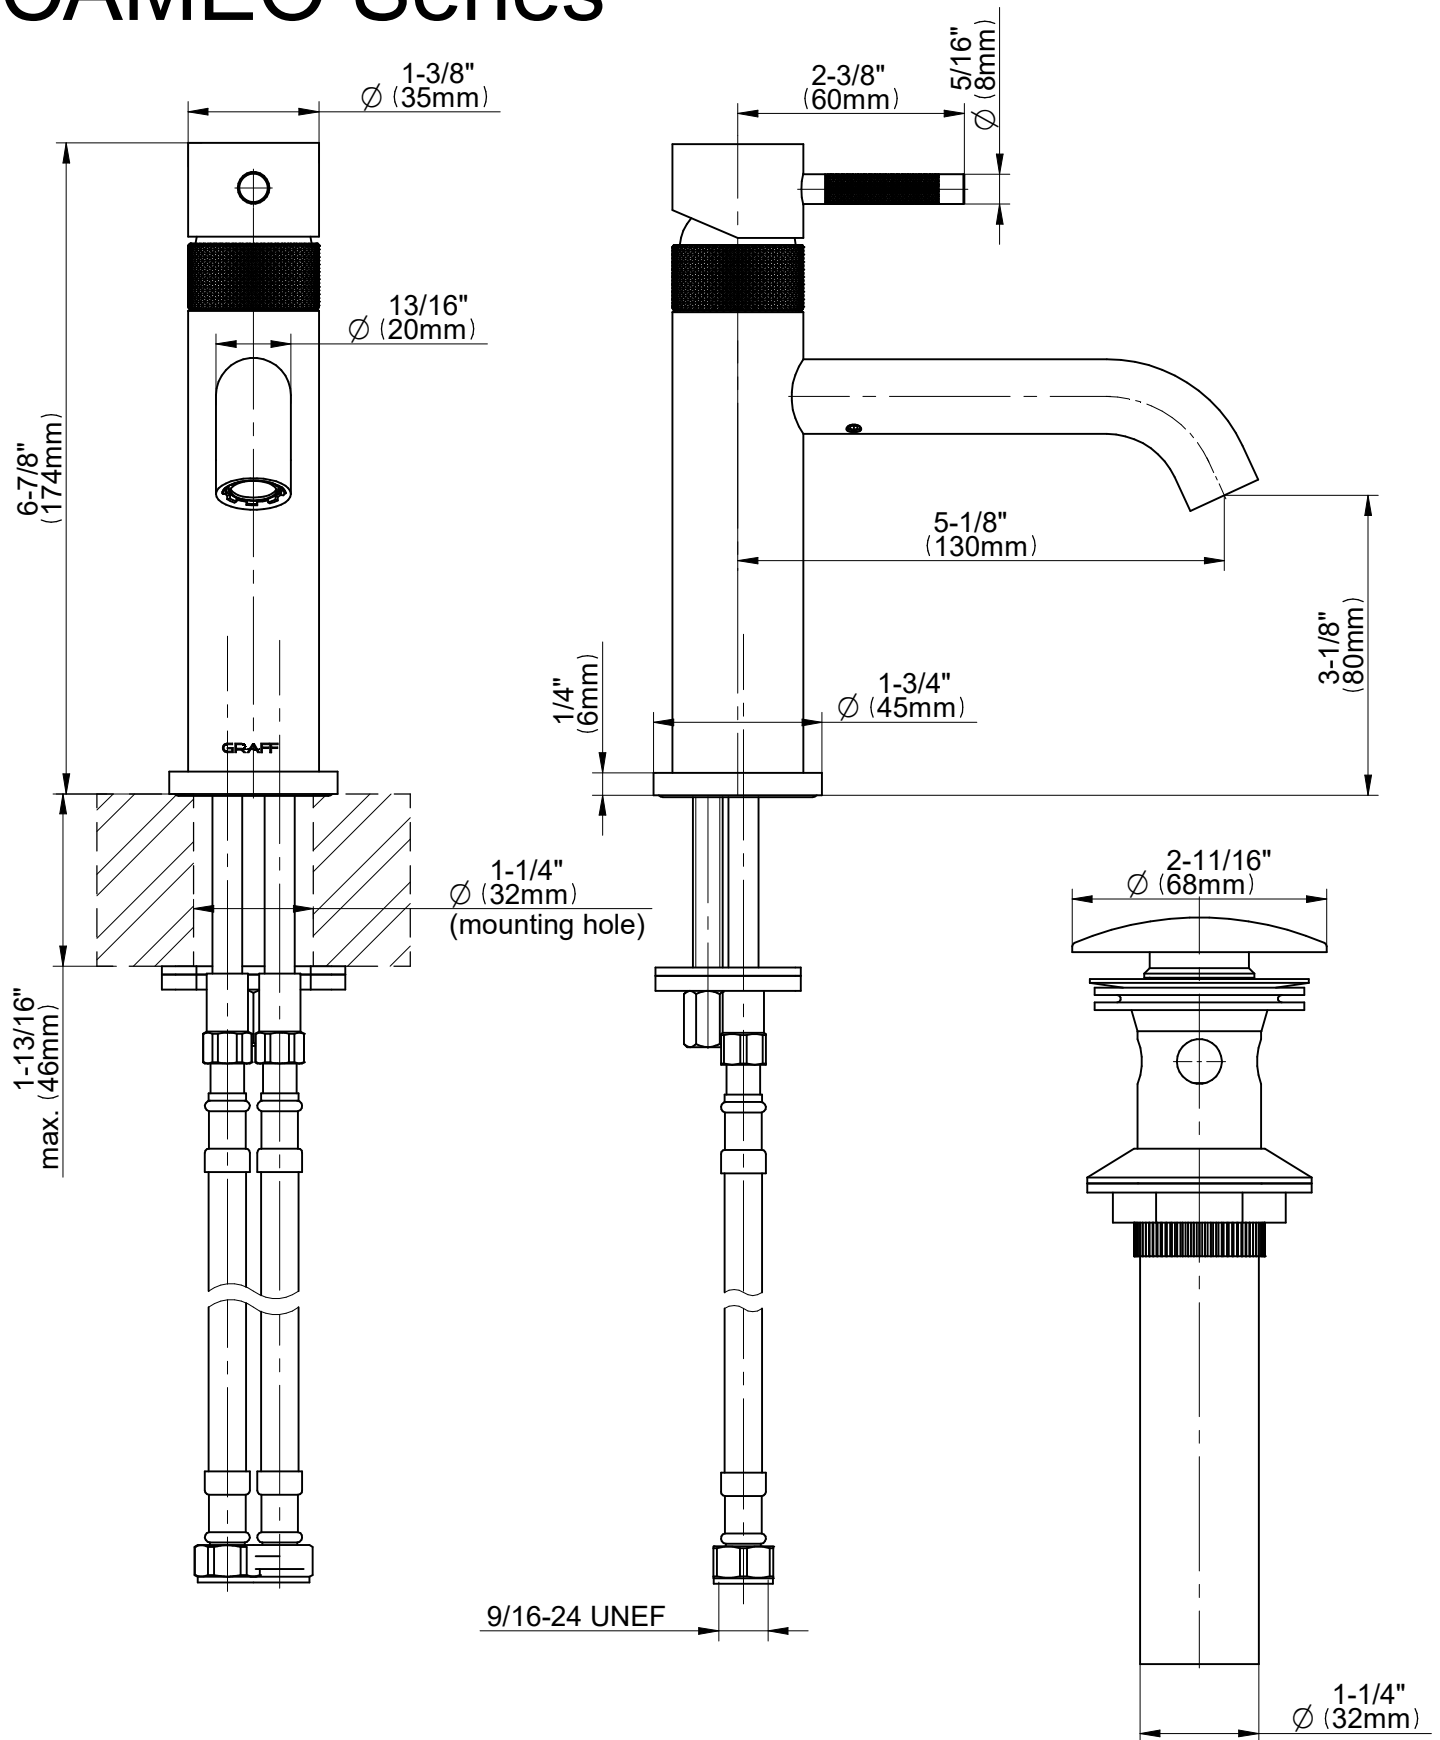

# G-11901-LM69-\*\*

## CAMEO Series

**GRAFF®**  
Art of Bath