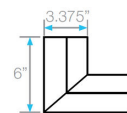

DelmarSeries ADJUSTABLE LINEAR DRAIN 2"

Adjustable Base | Traditional Waterproofing:

- Stainless Steel Gauges: Wedgewire grate: 8 gauges for Edge Bars and 9 gauges for Inside Bars.
- Base: 18 gauges = 1.2 mm.
- Grate can be removed completely for cleaning.
- Adjustable is intended for use with traditional waterproofing methods.
- Works with 2" ABS, PVC or Cast Iron shower drain flange (not included).
- Hair strainer basket comes with every drain, fits inside the drain to collect hair and other debris, preventing clogged pipes.

Specifications

E Base - Side View

Top View

F Joiner - Side & Top View

H 2" Outlet - Side & Top View

Base End Cap - Side View

Corner - Top View

- * 96" kit has two 48" grates. 72" kits in black, gold and bronze have two 36" grates.
- ** 72" and *96" Kits include two outlets, two hair strainers, two pair of joiners and two adapters.

Complete Kits

WEDGEWIRE

Bronze	36"	33.610.36 BZ	●
	48"	33.610.48 BZ	●
	60"	33.610.60 BZ	●
	72"	33.610.72 BZ	●
	96"	33.610.96 BZ	●

Satin	36"	33.610.36 ST	●
	48"	33.610.48 ST	●
	60"	33.610.60 ST	●
	72"	33.610.72 ST	●
	96"	33.610.96 ST	●

Polished	36"	33.610.36 PS	●
	48"	33.610.48 PS	●
	60"	33.610.60 PS	●
	72"	33.610.72 PS	●
	96"	33.610.96 PS	●

Black	36"	33.610.36 BK	●
	48"	33.610.48 BK	●
	60"	33.610.60 BK	●
	72"	33.610.72 BK	●
	96"	33.610.96 BK	●