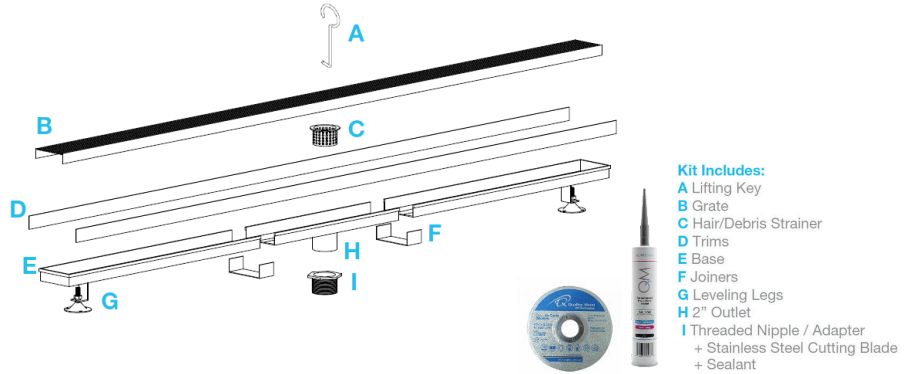

DelmarSeries ADJUSTABLE LINEAR DRAIN 2"

Adjustable Base | Traditional Waterproofing:

- Stainless Steel Gauges: Wedgewire grate: 8 gauges for Edge Bars and 9 gauges for Inside Bars.
- Base: 18 gauges = 1.2 mm.
- Grate can be removed completely for cleaning.
- Adjustable is intended for use with traditional waterproofing methods.
- Works with 2" ABS, PVC or Cast Iron shower drain flange (not included).
- Hair strainer basket comes with every drain, fits inside the drain to collect hair and other debris, preventing clogged pipes.

Specifications

E Base - Side View

Top View

F Joiner - Side & Top View

H 2" Outlet - Side & Top View

Base End Cap - Side View

Corner - Top View

- * 96" kit has two 48" grates. 72" kits in black, gold and bronze have two 36" grates.
- ** 72" and *96" Kits include two outlets, two hair strainers, two pair of joiners and two adapters.

Complete Kits

WEDGEWIRE

Bronze	36"	33.610.36 BZ	●
	48"	33.610.48 BZ	●
	60"	33.610.60 BZ	●
	72"	33.610.72 BZ	●
	96"	33.610.96 BZ	●

Satin	36"	33.610.36 ST	●
	48"	33.610.48 ST	●
	60"	33.610.60 ST	●
	72"	33.610.72 ST	●
	96"	33.610.96 ST	●

Gold	36"	33.610.36 GD	●
	48"	33.610.48 GD	●
	60"	33.610.60 GD	●
	72"	33.610.72 GD	●
	96"	33.610.96 GD	●