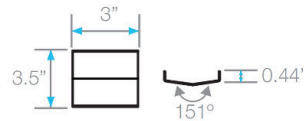

DelmarSeries ADJUSTABLE LINEAR DRAIN 2"

Adjustable Base | Traditional Waterproofing:

- Stainless Steel Gauges: Wedgewire grate: 8 gauges for Edge Bars and 9 gauges for Inside Bars.
- Base: 18 gauges = 1.2 mm.
- Grate can be removed completely for cleaning.
- Adjustable is intended for use with traditional waterproofing methods.
- Works with 2" ABS, PVC or Cast Iron shower drain flange (not included).
- Hair strainer basket comes with every drain, fits inside the drain to collect hair and other debris, preventing clogged pipes.

Specifications

E Base - Side View

Top View

F Joiner - Side & Top View

H 2" Outlet - Side & Top View

Base End Cap - Side View

Corner - Top View

- * 96" kit has two 48" grates. 72" kits in black, gold and bronze have two 36" grates.
- ** 72" and *96" Kits include two outlets, two hair strainers, two pair of joiners and two adapters.

Complete Kits

WEDGEWIRE

Bronze	36"	33.610.36 BZ	●
	48"	33.610.48 BZ	●
	60"	33.610.60 BZ	●
	72"	33.610.72 BZ	●
	96"	33.610.96 BZ	●

Satin	36"	33.610.36 ST	●
	48"	33.610.48 ST	●
	60"	33.610.60 ST	●
	72"	33.610.72 ST	●
	96"	33.610.96 ST	●

Gold	36"	33.610.36 GD	●
	48"	33.610.48 GD	●
	60"	33.610.60 GD	●
	72"	33.610.72 GD	●
	96"	33.610.96 GD	●