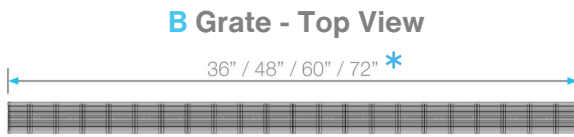

DelmarSeries ADJUSTABLE LINEAR DRAIN 2"

Adjustable Base | Traditional Waterproofing:

- Stainless Steel Gauges: Wedgewire grate: 8 gauges for Edge Bars and 9 gauges for Inside Bars.
- Base: 18 gauges = 1.2 mm.
- Grate can be removed completely for cleaning.
- Adjustable is intended for use with traditional waterproofing methods.
- Works with 2" ABS, PVC or Cast Iron shower drain flange (not included).
- Hair strainer basket comes with every drain, fits inside the drain to collect hair and other debris, preventing clogged pipes.

Specifications

E Base - Side View

Top View

F Joiner - Side & Top View

H 2" Outlet - Side & Top View

Base End Cap - Side View

Corner - Top View

- * 96" kit has two 48" grates. 72" kits in black, gold and bronze have two 36" grates.
- ** 72" and *96" Kits include two outlets, two hair strainers, two pair of joiners and two adapters.

Complete Kits

WEDGEWIRE

Bronze	36"	33.610.36 BZ	●
	48"	33.610.48 BZ	●
	60"	33.610.60 BZ	●
	72"	33.610.72 BZ	●
	96"	33.610.96 BZ	●

Satin	36"	33.610.36 ST	●
	48"	33.610.48 ST	●
	60"	33.610.60 ST	●
	72"	33.610.72 ST	●
	96"	33.610.96 ST	●

Gold	36"	33.610.36 GD	●
	48"	33.610.48 GD	●
	60"	33.610.60 GD	●
	72"	33.610.72 GD	●
	96"	33.610.96 GD	●