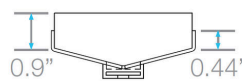

DelmarSeries ADJUSTABLE LINEAR DRAIN 2"

Adjustable Base | Traditional Waterproofing:

- Stainless Steel Gauges: Wedgewire grate: 8 gauges for Edge Bars and 9 gauges for Inside Bars.
- Base: 18 gauges = 1.2 mm.
- Grate can be removed completely for cleaning.
- Adjustable is intended for use with traditional waterproofing methods.
- Works with 2" ABS, PVC or Cast Iron shower drain flange (not included).
- Hair strainer basket comes with every drain, fits inside the drain to collect hair and other debris, preventing clogged pipes.

Specifications

E Base - Side View

Top View

F Joiner - Side & Top View

H 2" Outlet - Side & Top View

Base End Cap - Side View

Corner - Top View

- * 96" kit has two 48" grates. 72" kits in black, gold and bronze have two 36" grates.
- ** 72" and *96" Kits include two outlets, two hair strainers, two pair of joiners and two adapters.

Complete Kits

WEDGEWIRE

Bronze	36"	33.610.36 BZ	●
	48"	33.610.48 BZ	●
	60"	33.610.60 BZ	●
	72"	33.610.72 BZ	●
	96"	33.610.96 BZ	●

Satin	36"	33.610.36 ST	●
	48"	33.610.48 ST	●
	60"	33.610.60 ST	●
	72"	33.610.72 ST	●
	96"	33.610.96 ST	●