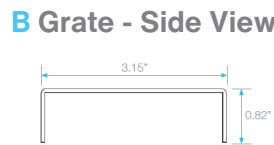

DelmarSeries ADJUSTABLE LINEAR DRAIN 2"

Adjustable Base | Traditional Waterproofing:

- Stainless Steel Gauges: Wedgewire grate: 8 gauges for Edge Bars and 9 gauges for Inside Bars.
- Base: 18 gauges = 1.2 mm.
- Grate can be removed completely for cleaning.
- Adjustable is intended for use with traditional waterproofing methods.
- Works with 2" ABS, PVC or Cast Iron shower drain flange (not included).
- Hair strainer basket comes with every drain, fits inside the drain to collect hair and other debris, preventing clogged pipes.

Specifications

E Base - Side View

Top View

F Joiner - Side & Top View

H 2" Outlet - Side & Top View

Base End Cap - Side View

Corner - Top View

- * 96" kit has two 48" grates. 72" kits in black, gold and bronze have two 36" grates.
- ** 72" and *96" Kits include two outlets, two hair strainers, two pair of joiners and two adapters.

Complete Kits

WEDGEWIRE

Bronze	36"	33.610.36 BZ	●
	48"	33.610.48 BZ	●
	60"	33.610.60 BZ	●
	72"	33.610.72 BZ	●
	96"	33.610.96 BZ	●

Satin	36"	33.610.36 ST	●
	48"	33.610.48 ST	●
	60"	33.610.60 ST	●
	72"	33.610.72 ST	●
	96"	33.610.96 ST	●

Gold	36"	33.610.36 GD	●
	48"	33.610.48 GD	●
	60"	33.610.60 GD	●
	72"	33.610.72 GD	●
	96"	33.610.96 GD	●