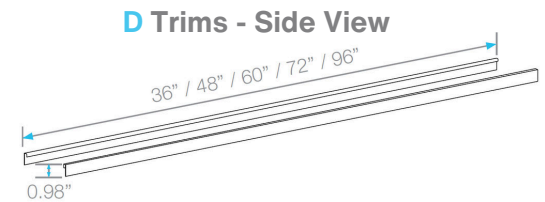

DelmarSeries ADJUSTABLE LINEAR DRAIN 2"

Adjustable Base | Traditional Waterproofing:

- Stainless Steel Gauges: Wedgewire grate: 8 gauges for Edge Bars and 9 gauges for Inside Bars.
- Base: 18 gauges = 1.2 mm.
- Grate can be removed completely for cleaning.
- Adjustable is intended for use with traditional waterproofing methods.
- Works with 2" ABS, PVC or Cast Iron shower drain flange (not included).
- Hair strainer basket comes with every drain, fits inside the drain to collect hair and other debris, preventing clogged pipes.

Specifications

E Base - Side View

Top View

F Joiner - Side & Top View

H 2" Outlet - Side & Top View

Base End Cap - Side View

Corner - Top View

- * 96" kit has two 48" grates. 72" kits in black, gold and bronze have two 36" grates.
- ** 72" and *96" Kits include two outlets, two hair strainers, two pair of joiners and two adapters.

Complete Kits

WEDGEWIRE

Bronze	36"	33.610.36 BZ	●
	48"	33.610.48 BZ	●
	60"	33.610.60 BZ	●
	72"	33.610.72 BZ	●
	96"	33.610.96 BZ	●

Satin	36"	33.610.36 ST	●
	48"	33.610.48 ST	●
	60"	33.610.60 ST	●
	72"	33.610.72 ST	●
	96"	33.610.96 ST	●

Gold	36"	33.610.36 GD	●
	48"	33.610.48 GD	●
	60"	33.610.60 GD	●
	72"	33.610.72 GD	●
	96"	33.610.96 GD	●