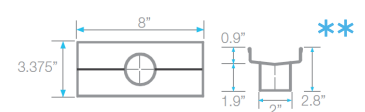

DelmarSeries ADJUSTABLE LINEAR DRAIN 2"

Adjustable Base | Traditional Waterproofing:

- Stainless Steel Gauges: Wedgewire grate: 8 gauges for Edge Bars and 9 gauges for Inside Bars.
- Base: 18 gauges = 1.2 mm.
- Grate can be removed completely for cleaning.
- Adjustable is intended for use with traditional waterproofing methods.
- Works with 2" ABS, PVC or Cast Iron shower drain flange (not included).
- Hair strainer basket comes with every drain, fits inside the drain to collect hair and other debris, preventing clogged pipes.

Specifications

E Base - Side View

Top View

F Joiner - Side & Top View

H 2" Outlet - Side & Top View

Base End Cap - Side View

Corner - Top View

- * 96" kit has two 48" grates. 72" kits in black, gold and bronze have two 36" grates.
- ** 72" and *96" Kits include two outlets, two hair strainers, two pair of joiners and two adapters.

Complete Kits

WEDGEWIRE

Bronze	36"	33.610.36 BZ	●
	48"	33.610.48 BZ	●
	60"	33.610.60 BZ	●
	72"	33.610.72 BZ	●
	96"	33.610.96 BZ	●

Satin	36"	33.610.36 ST	●
	48"	33.610.48 ST	●
	60"	33.610.60 ST	●
	72"	33.610.72 ST	●
	96"	33.610.96 ST	●

Gold	36"	33.610.36 GD	●
	48"	33.610.48 GD	●
	60"	33.610.60 GD	●
	72"	33.610.72 GD	●
	96"	33.610.96 GD	●