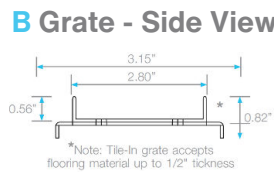

DelmarSeries ADJUSTABLE LINEAR DRAIN 2"

Adjustable Base | Traditional Waterproofing:

- Stainless Steel Gauges: Grates: 16 gauges
- Base: 18 gauges = 1.2 mm.
- Grate can be removed completely for cleaning.
- Adjustable is intended for use with traditional waterproofing methods.
- Works with 2" ABS, PVC or Cast Iron shower drain flange (not included).
- Hair strainer basket comes with every drain, fits inside the drain to collect hair and other debris, preventing clogged pipes.

Specifications

- * 72" and 96" kits in black, gold and bronze have two 36" grates.
- ** 72" and *96" Kit includes two outlets, two hair strainers, two pair of joiners and two adapters.

Complete Kits

MIST (TILE-IN)

| | | | |
|--------|-----|--------------|---|
| Bronze | 36" | 33.630.36 BZ | ● |
| | 48" | 33.630.48 BZ | ● |
| | 60" | 33.630.60 BZ | ● |
| | 72" | 33.630.72 BZ | ● |
| | 96" | 33.630.96 BZ | ● |

| | | | |
|-------|-----|--------------|---|
| Satin | 36" | 33.630.36 ST | ● |
| | 48" | 33.630.48 ST | ● |
| | 60" | 33.630.60 ST | ● |
| | 72" | 33.630.72 ST | ● |
| | 96" | 33.630.96 ST | ● |

| | | | |
|-------|-----|--------------|---|
| Black | 36" | 33.630.36 BK | ● |
| | 48" | 33.630.48 BK | ● |
| | 60" | 33.630.60 BK | ● |
| | 72" | 33.630.72 BK | ● |
| | 96" | 33.630.96 BK | ● |

| | | | |
|------|-----|--------------|---|
| Gold | 36" | 33.630.36 GD | ● |
| | 48" | 33.630.48 GD | ● |
| | 60" | 33.630.60 GD | ● |
| | 72" | 33.630.72 GD | ● |
| | 96" | 33.630.96 GD | ● |