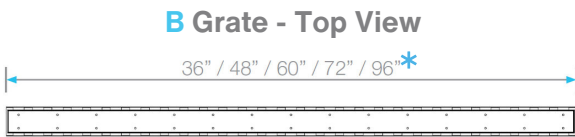

DelmarSeries ADJUSTABLE LINEAR DRAIN 2"

Adjustable Base | Traditional Waterproofing:

- Stainless Steel Gauges: Grates: 16 gauges
- Base: 18 gauges = 1.2 mm.
- Grate can be removed completely for cleaning.
- Adjustable is intended for use with traditional waterproofing methods.
- Works with 2" ABS, PVC or Cast Iron shower drain flange (not included).
- Hair strainer basket comes with every drain, fits inside the drain to collect hair and other debris, preventing clogged pipes.

Specifications

- * 72" and 96" kits in black, gold and bronze have two 36" grates.
- ** 72" and *96" Kit includes two outlets, two hair strainers, two pair of joiners and two adapters.

Complete Kits

MIST (TILE-IN)

| | | | |
|--------|-----|--------------|---|
| Bronze | 36" | 33.630.36 BZ | ● |
| | 48" | 33.630.48 BZ | ● |
| | 60" | 33.630.60 BZ | ● |
| | 72" | 33.630.72 BZ | ● |
| | 96" | 33.630.96 BZ | ● |

| | | | |
|-------|-----|--------------|---|
| Satin | 36" | 33.630.36 ST | ● |
| | 48" | 33.630.48 ST | ● |
| | 60" | 33.630.60 ST | ● |
| | 72" | 33.630.72 ST | ● |
| | 96" | 33.630.96 ST | ● |