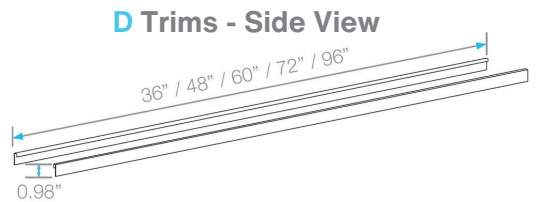

DelmarSeries ADJUSTABLE LINEAR DRAIN 2"

Adjustable Base | Traditional Waterproofing:

- Stainless Steel Gauges: Grates: 16 gauges
- Base: 18 gauges = 1.2 mm.
- Grate can be removed completely for cleaning.
- Adjustable is intended for use with traditional waterproofing methods.
- Works with 2" ABS, PVC or Cast Iron shower drain flange (not included).
- Hair strainer basket comes with every drain, fits inside the drain to collect hair and other debris, preventing clogged pipes.

Specifications

- * 72" and 96" kits in black, gold and bronze have two 36" grates.
- ** 72" and *96" Kit includes two outlets, two hair strainers, two pair of joiners and two adapters.

Complete Kits

MIST (TILE-IN)

| | | | |
|--------|-----|--------------|---|
| Bronze | 36" | 33.630.36 BZ | ● |
| | 48" | 33.630.48 BZ | ● |
| | 60" | 33.630.60 BZ | ● |
| | 72" | 33.630.72 BZ | ● |
| | 96" | 33.630.96 BZ | ● |

| | | | |
|-------|-----|--------------|---|
| Satin | 36" | 33.630.36 ST | ● |
| | 48" | 33.630.48 ST | ● |
| | 60" | 33.630.60 ST | ● |
| | 72" | 33.630.72 ST | ● |
| | 96" | 33.630.96 ST | ● |

| | | | |
|-------|-----|--------------|---|
| Black | 36" | 33.630.36 BK | ● |
| | 48" | 33.630.48 BK | ● |
| | 60" | 33.630.60 BK | ● |
| | 72" | 33.630.72 BK | ● |
| | 96" | 33.630.96 BK | ● |

| | | | |
|------|-----|--------------|---|
| Gold | 36" | 33.630.36 GD | ● |
| | 48" | 33.630.48 GD | ● |
| | 60" | 33.630.60 GD | ● |
| | 72" | 33.630.72 GD | ● |
| | 96" | 33.630.96 GD | ● |