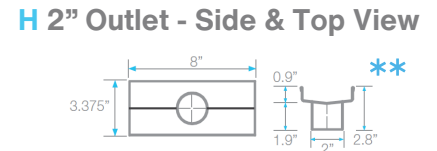

DelmarSeries ADJUSTABLE LINEAR DRAIN 2"

Adjustable Base | Traditional Waterproofing:

- Stainless Steel Gauges: Grates: 16 gauges
- Base: 18 gauges = 1.2 mm.
- Grate can be removed completely for cleaning.
- Adjustable is intended for use with traditional waterproofing methods.
- Works with 2" ABS, PVC or Cast Iron shower drain flange (not included).
- Hair strainer basket comes with every drain, fits inside the drain to collect hair and other debris, preventing clogged pipes.

Specifications

- * 72" and 96" kits in black, gold and bronze have two 36" grates.
- ** 72" and *96" Kit includes two outlets, two hair strainers, two pair of joiners and two adapters.

Complete Kits

MIST (TILE-IN)

| | | | |
|--------|-----|--------------|---|
| Bronze | 36" | 33.630.36 BZ | ● |
| | 48" | 33.630.48 BZ | ● |
| | 60" | 33.630.60 BZ | ● |
| | 72" | 33.630.72 BZ | ● |
| | 96" | 33.630.96 BZ | ● |

| | | | |
|-------|-----|--------------|---|
| Satin | 36" | 33.630.36 ST | ● |
| | 48" | 33.630.48 ST | ● |
| | 60" | 33.630.60 ST | ● |
| | 72" | 33.630.72 ST | ● |
| | 96" | 33.630.96 ST | ● |

| | | | |
|-------|-----|--------------|---|
| Black | 36" | 33.630.36 BK | ● |
| | 48" | 33.630.48 BK | ● |
| | 60" | 33.630.60 BK | ● |
| | 72" | 33.630.72 BK | ● |
| | 96" | 33.630.96 BK | ● |

| | | | |
|------|-----|--------------|---|
| Gold | 36" | 33.630.36 GD | ● |
| | 48" | 33.630.48 GD | ● |
| | 60" | 33.630.60 GD | ● |
| | 72" | 33.630.72 GD | ● |
| | 96" | 33.630.96 GD | ● |