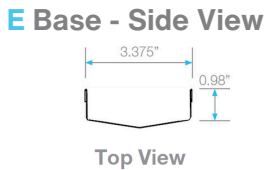

DelmarSeries ADJUSTABLE LINEAR DRAIN 2"

Adjustable Base | Traditional Waterproofing:

- Stainless Steel Gauges: Grates: 16 gauges
- Base: 18 gauges = 1.2 mm.
- Grate can be removed completely for cleaning.
- Adjustable is intended for use with traditional waterproofing methods.
- Works with 2" ABS, PVC or Cast Iron shower drain flange (not included).
- Hair strainer basket comes with every drain, fits inside the drain to collect hair and other debris, preventing clogged pipes.

Specifications

- * 72" and 96" kits in black, gold and bronze have two 36" grates.
- ** 72" and *96" Kit includes two outlets, two hair strainers, two pair of joiners and two adapters.

Complete Kits

MIST (TILE-IN)

| | | | |
|--------|-----|--------------|---|
| Bronze | 36" | 33.630.36 BZ | ● |
| | 48" | 33.630.48 BZ | ● |
| | 60" | 33.630.60 BZ | ● |
| | 72" | 33.630.72 BZ | ● |
| | 96" | 33.630.96 BZ | ● |

| | | | |
|-------|-----|--------------|---|
| Satin | 36" | 33.630.36 ST | ● |
| | 48" | 33.630.48 ST | ● |
| | 60" | 33.630.60 ST | ● |
| | 72" | 33.630.72 ST | ● |
| | 96" | 33.630.96 ST | ● |