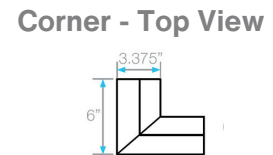

DelmarSeries ADJUSTABLE LINEAR DRAIN 2"

Adjustable Base | Traditional Waterproofing:

- Stainless Steel Gauges: Grates: 16 gauges
- Base: 18 gauges = 1.2 mm.
- Grate can be removed completely for cleaning.
- Adjustable is intended for use with traditional waterproofing methods.
- Works with 2" ABS, PVC or Cast Iron shower drain flange (not included).
- Hair strainer basket comes with every drain, fits inside the drain to collect hair and other debris, preventing clogged pipes.

Specifications

- * 72" and 96" kits in black, gold and bronze have two 36" grates.
- ** 72" and *96" Kit includes two outlets, two hair strainers, two pair of joiners and two adapters.

Complete Kits

MIST (TILE-IN)

| | | | |
|--------|-----|--------------|---|
| Bronze | 36" | 33.630.36 BZ | ● |
| | 48" | 33.630.48 BZ | ● |
| | 60" | 33.630.60 BZ | ● |
| | 72" | 33.630.72 BZ | ● |
| | 96" | 33.630.96 BZ | ● |

| | | | |
|-------|-----|--------------|---|
| Satin | 36" | 33.630.36 ST | ● |
| | 48" | 33.630.48 ST | ● |
| | 60" | 33.630.60 ST | ● |
| | 72" | 33.630.72 ST | ● |
| | 96" | 33.630.96 ST | ● |