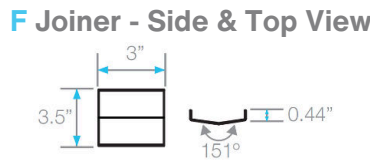

DelmarSeries ADJUSTABLE LINEAR DRAIN 2"

Adjustable Base | Traditional Waterproofing:

- Stainless Steel Gauges: Grates: 16 gauges
- Base: 18 gauges = 1.2 mm.
- Grate can be removed completely for cleaning.
- Adjustable is intended for use with traditional waterproofing methods.
- Works with 2" ABS, PVC or Cast Iron shower drain flange (not included).
- Hair strainer basket comes with every drain, fits inside the drain to collect hair and other debris, preventing clogged pipes.

Specifications

- * 72" and 96" kits in black, gold and bronze have two 36" grates.
- ** 72" and *96" Kit includes two outlets, two hair strainers, two pair of joiners and two adapters.

Complete Kits

MIST (TILE-IN)

| | | | |
|--------|-----|--------------|---|
| Bronze | 36" | 33.630.36 BZ | ● |
| | 48" | 33.630.48 BZ | ● |
| | 60" | 33.630.60 BZ | ● |
| | 72" | 33.630.72 BZ | ● |
| | 96" | 33.630.96 BZ | ● |

| | | | |
|-------|-----|--------------|---|
| Satin | 36" | 33.630.36 ST | ● |
| | 48" | 33.630.48 ST | ● |
| | 60" | 33.630.60 ST | ● |
| | 72" | 33.630.72 ST | ● |
| | 96" | 33.630.96 ST | ● |