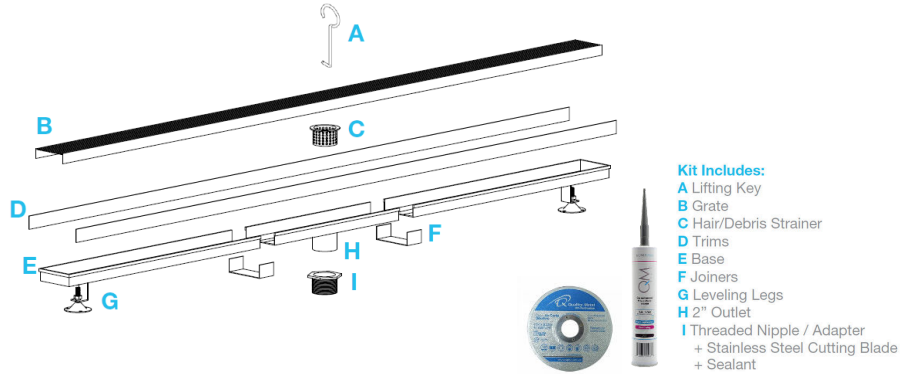

DelmarSeries ADJUSTABLE LINEAR DRAIN 2"

Adjustable Base | Traditional Waterproofing:

- Stainless Steel Gauges: Grates: 16 gauges
- Base: 18 gauges = 1.2 mm.
- Grate can be removed completely for cleaning.
- Adjustable is intended for use with traditional waterproofing methods.
- Works with 2" ABS, PVC or Cast Iron shower drain flange (not included).
- Hair strainer basket comes with every drain, fits inside the drain to collect hair and other debris, preventing clogged pipes.

Specifications

- * 72" and 96" kits in black, gold and bronze have two 36" grates.
- ** 72" and *96" Kit includes two outlets, two hair strainers, two pair of joiners and two adapters.

Complete Kits

MIST (TILE-IN)

| | | | |
|--------|-----|--------------|---|
| Bronze | 36" | 33.630.36 BZ | ● |
| | 48" | 33.630.48 BZ | ● |
| | 60" | 33.630.60 BZ | ● |
| | 72" | 33.630.72 BZ | ● |
| | 96" | 33.630.96 BZ | ● |

| | | | |
|-------|-----|--------------|---|
| Satin | 36" | 33.630.36 ST | ● |
| | 48" | 33.630.48 ST | ● |
| | 60" | 33.630.60 ST | ● |
| | 72" | 33.630.72 ST | ● |
| | 96" | 33.630.96 ST | ● |

| | | | |
|-------|-----|--------------|---|
| Black | 36" | 33.630.36 BK | ● |
| | 48" | 33.630.48 BK | ● |
| | 60" | 33.630.60 BK | ● |
| | 72" | 33.630.72 BK | ● |
| | 96" | 33.630.96 BK | ● |

| | | | |
|------|-----|--------------|---|
| Gold | 36" | 33.630.36 GD | ● |
| | 48" | 33.630.48 GD | ● |
| | 60" | 33.630.60 GD | ● |
| | 72" | 33.630.72 GD | ● |
| | 96" | 33.630.96 GD | ● |