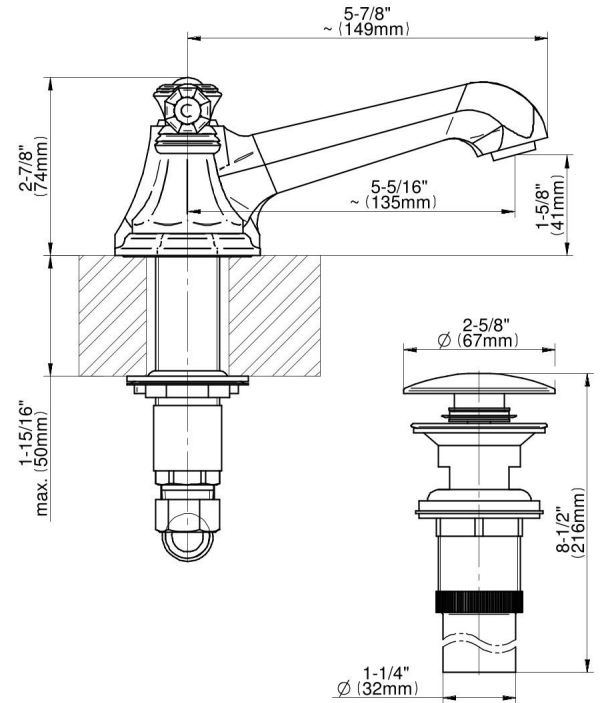

GN-1910-LM63L

TOPAZ Series

GRAFF®
Art of Bath