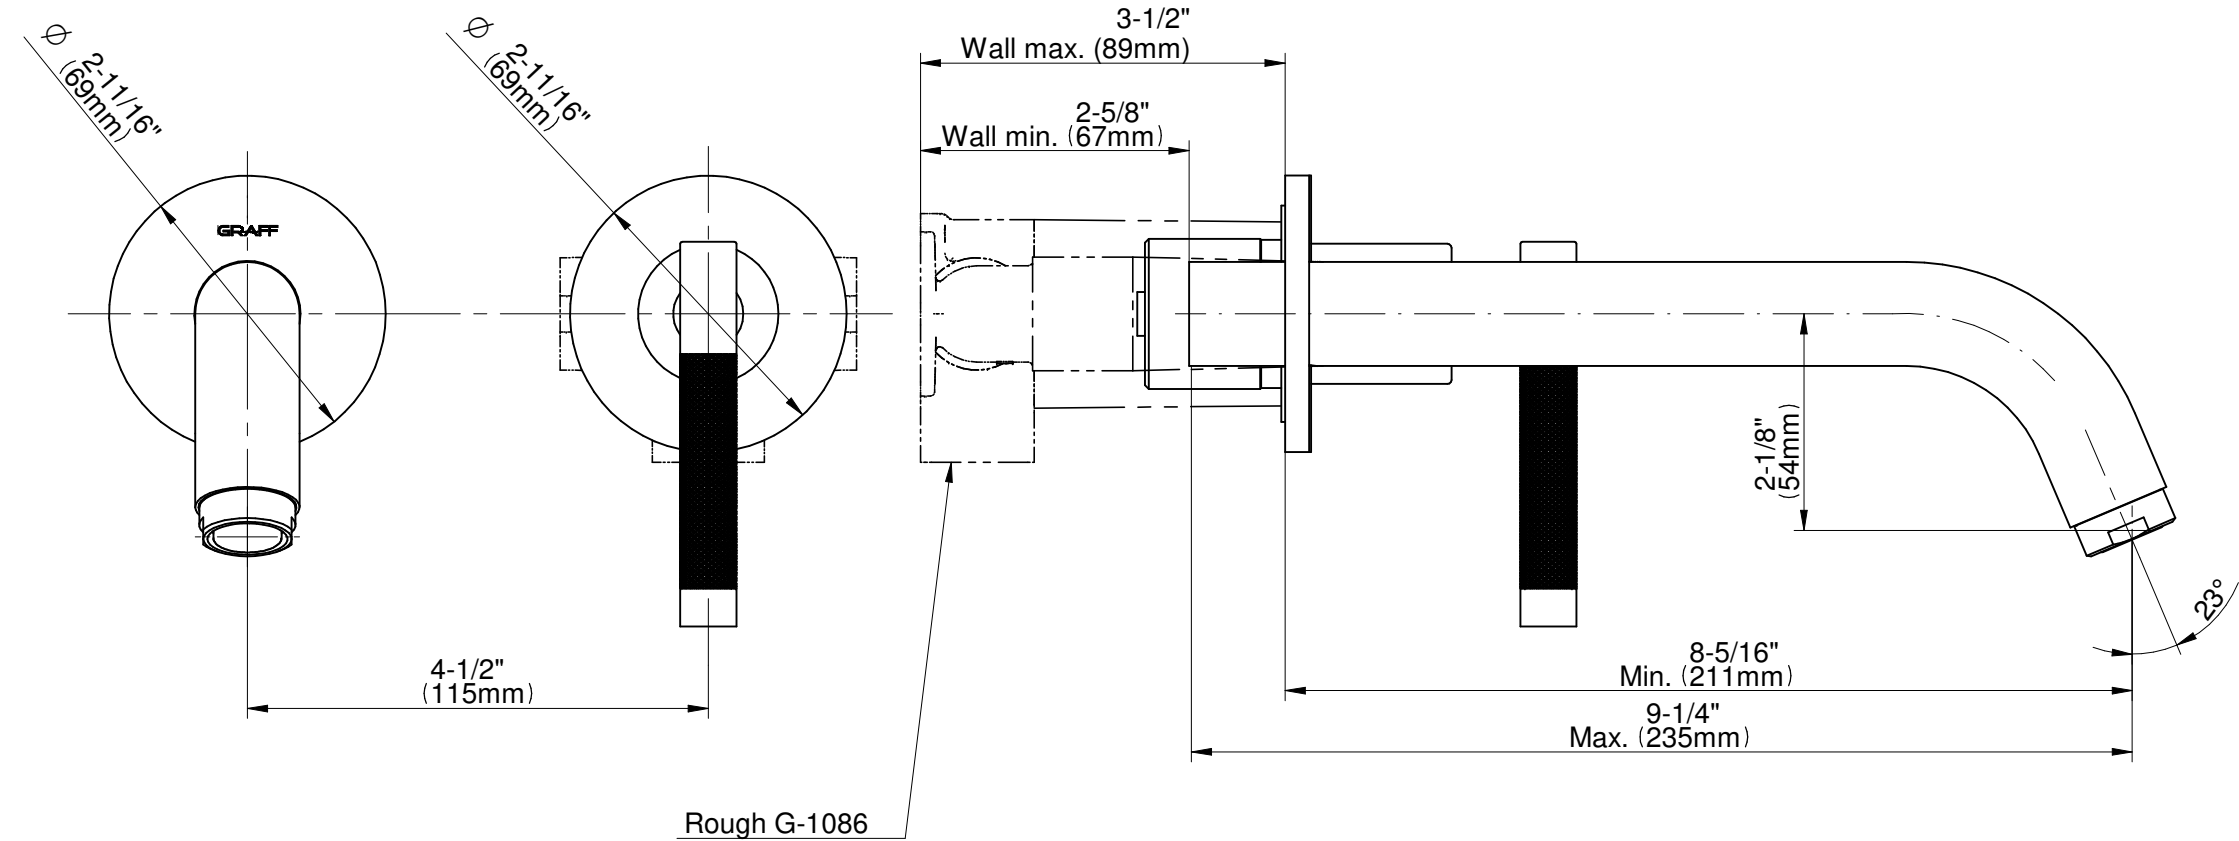

GN-11436-LM57B-T

Harley Series

GRAFF[®]
Art of Bath