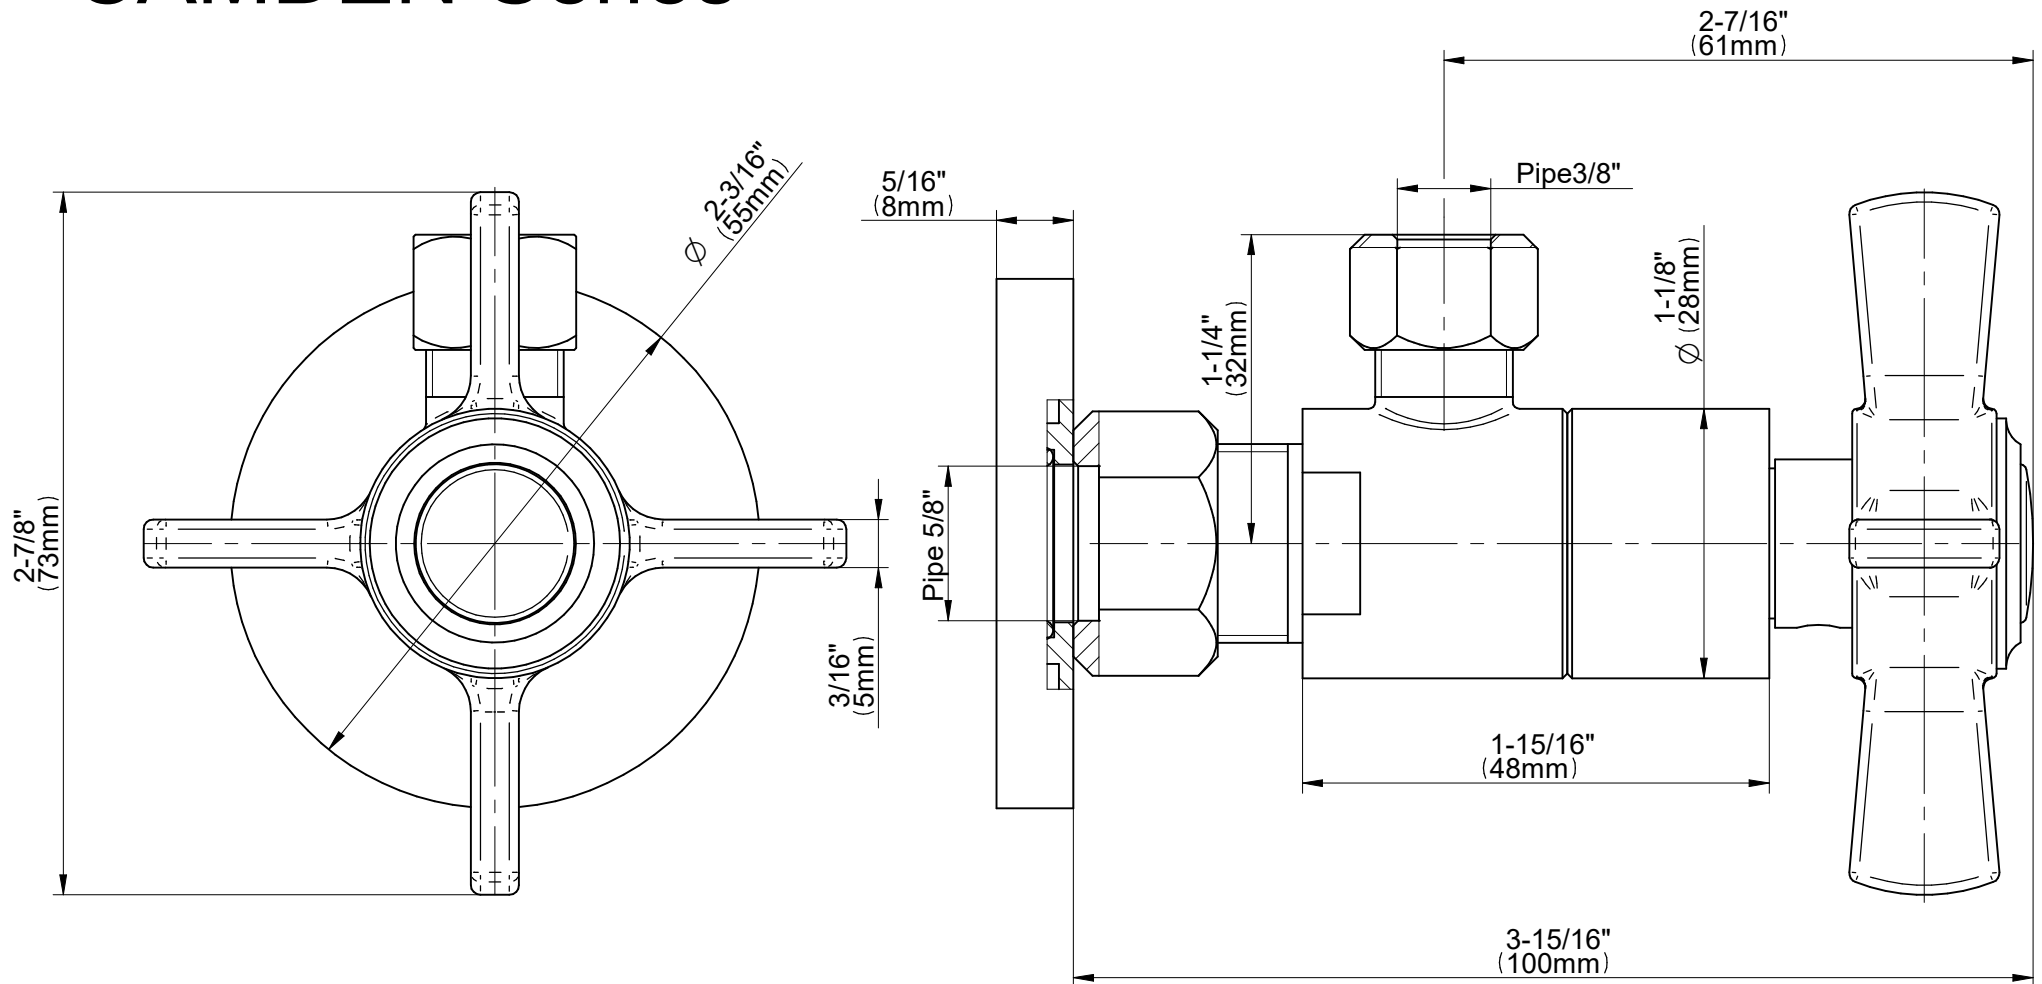

G-9170-C16A

CAMDEN Series

GRAFF[®]
Art of Bath