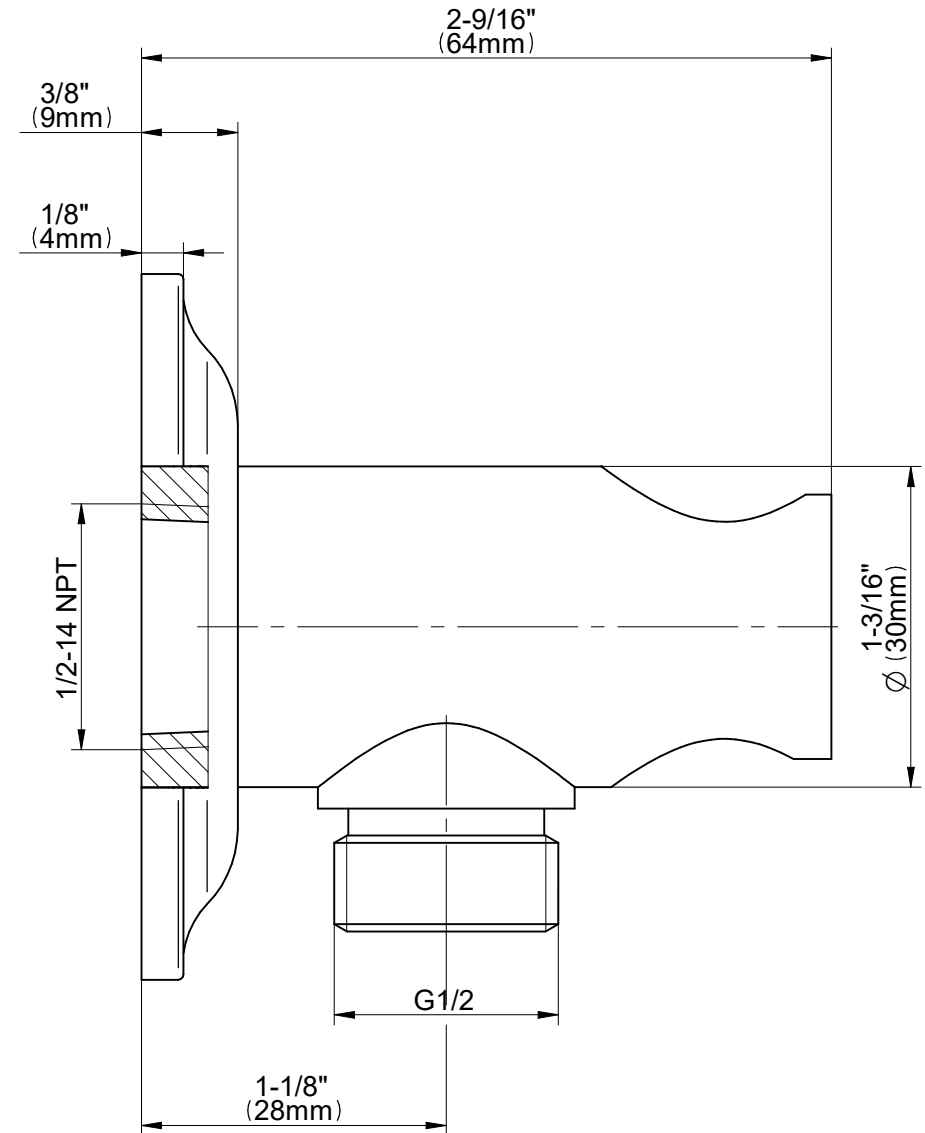

G-8648

CAMDEN Series

GRAFF[®]
Art of Bath