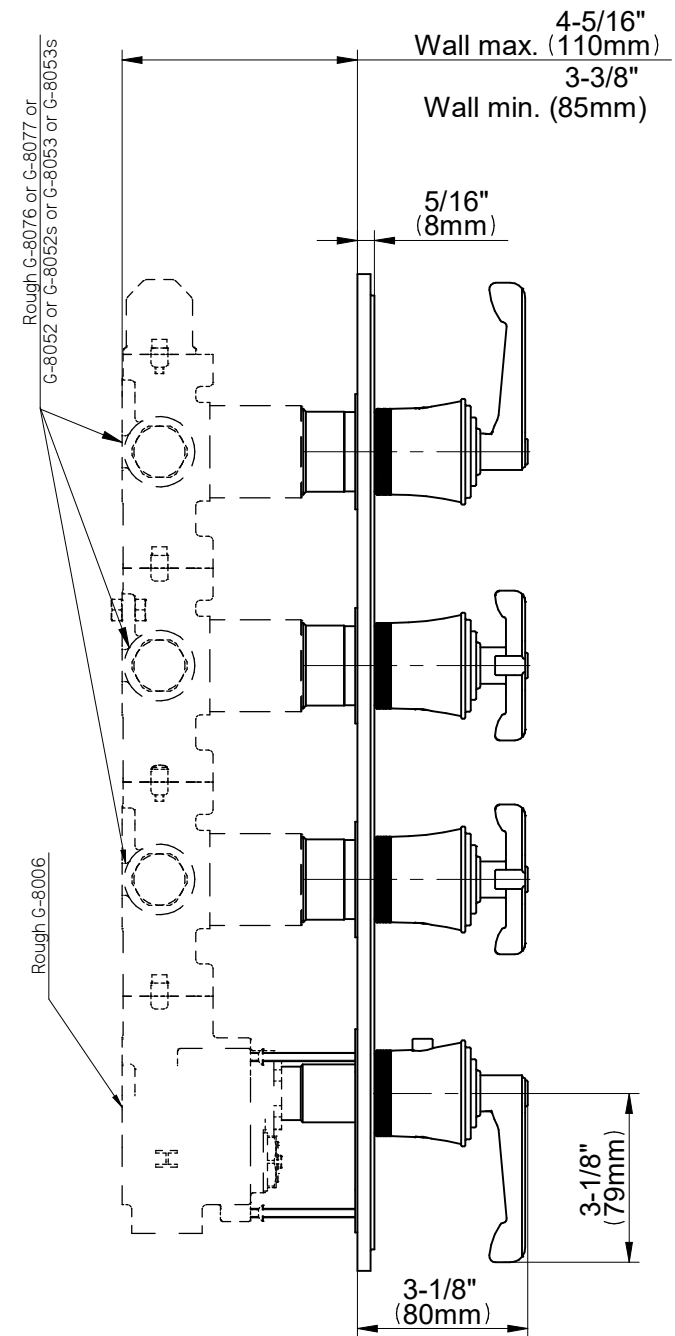

G-8179-ALM60C20-T

VIGNOLA Series

GRAFF[®]
Art of Bath