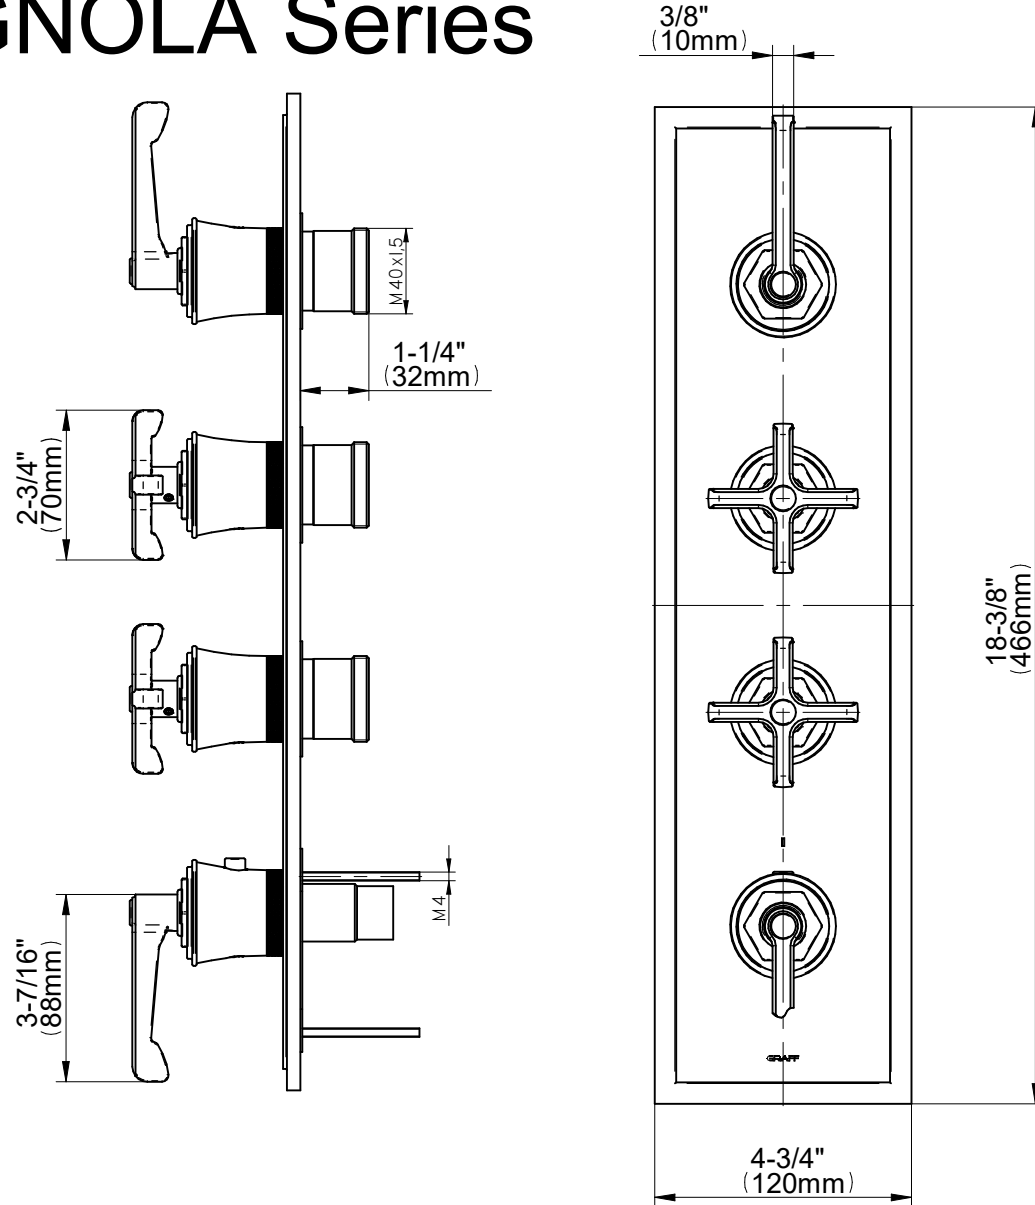

G-8179-ALM60C20-T

VIGNOLA Series

GRAFF[®]
Art of Bath