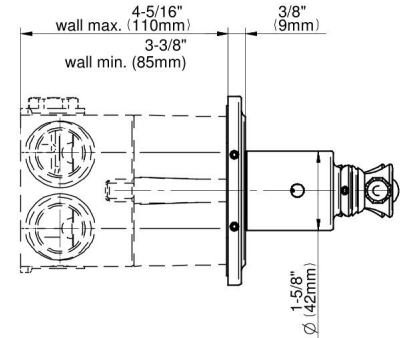

G-8088H-LM63E0-T

TOPAZ Series

GRAFF[®]
Art of Bath