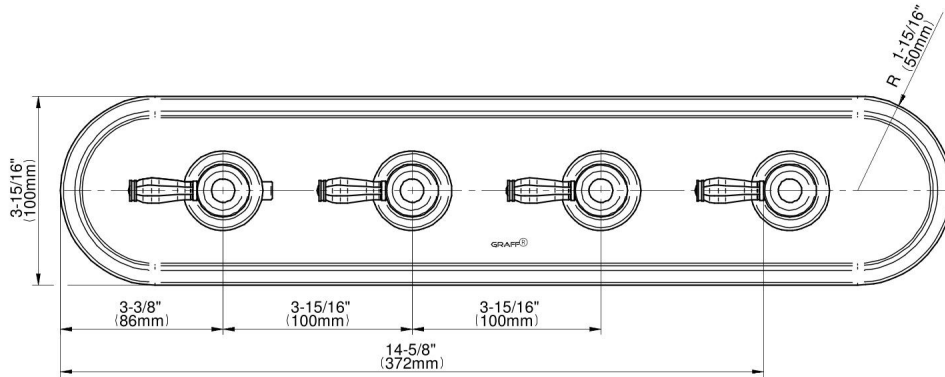

G-8088H-LM63E0-T

TOPAZ Series

GRAFF[®]
Art of Bath