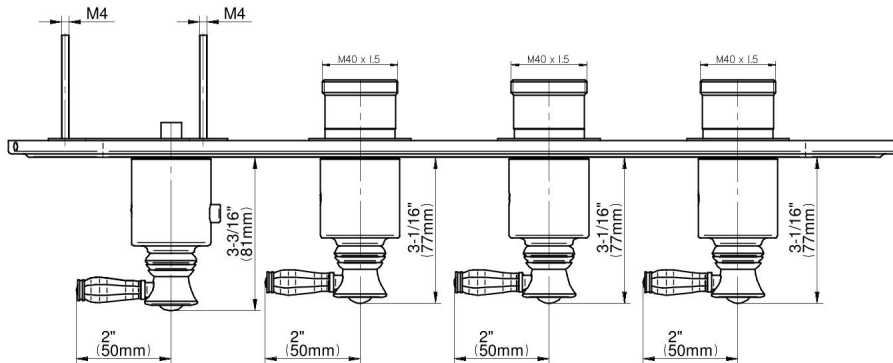

G-8088H-LM63E0-T

TOPAZ Series

GRAFF[®]
Art of Bath