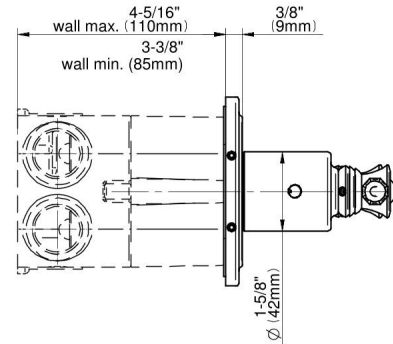

G-8087H-LM63E0-T

Topaz Series

GRAFF®
Art of Bath