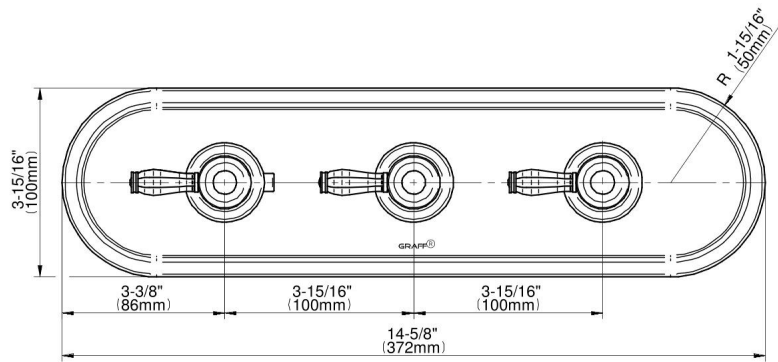

G-8087H-LM63E0-T

Topaz Series

GRAFF®
Art of Bath