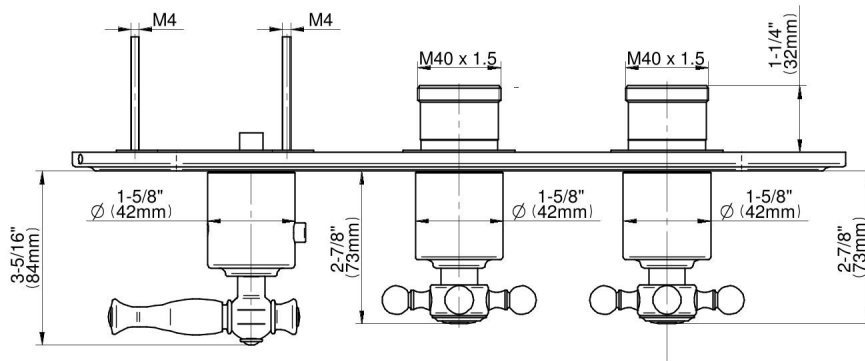

G-8087H-LM22C2-T

LAUREN Series

GRAFF[®]
Art of Bath