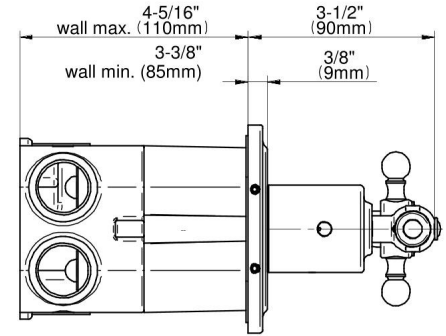

G-8087H-LM22C2-T

LAUREN Series

GRAFF[®]
Art of Bath