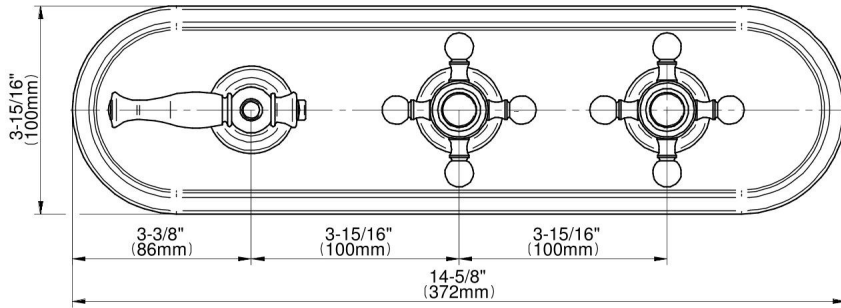

G-8087H-LM22C2-T

LAUREN Series

GRAFF[®]
Art of Bath