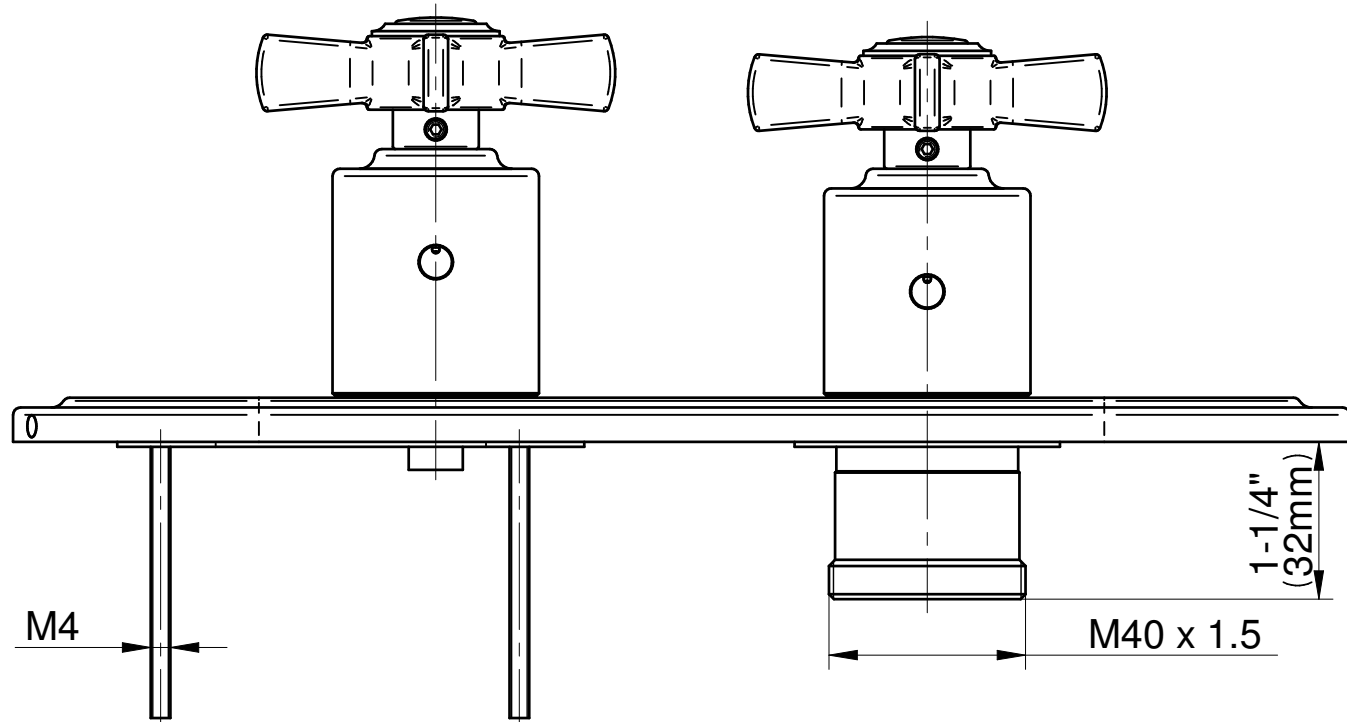

G-8086H-C16E0-T

M-Series Traditional Series

Rough G-8006

Rough G-8076 or G-8052 or G-8053

White H/C and finished metal inserts included

White H/C and finished metal inserts included

GRAFF[®]
Art of Bath