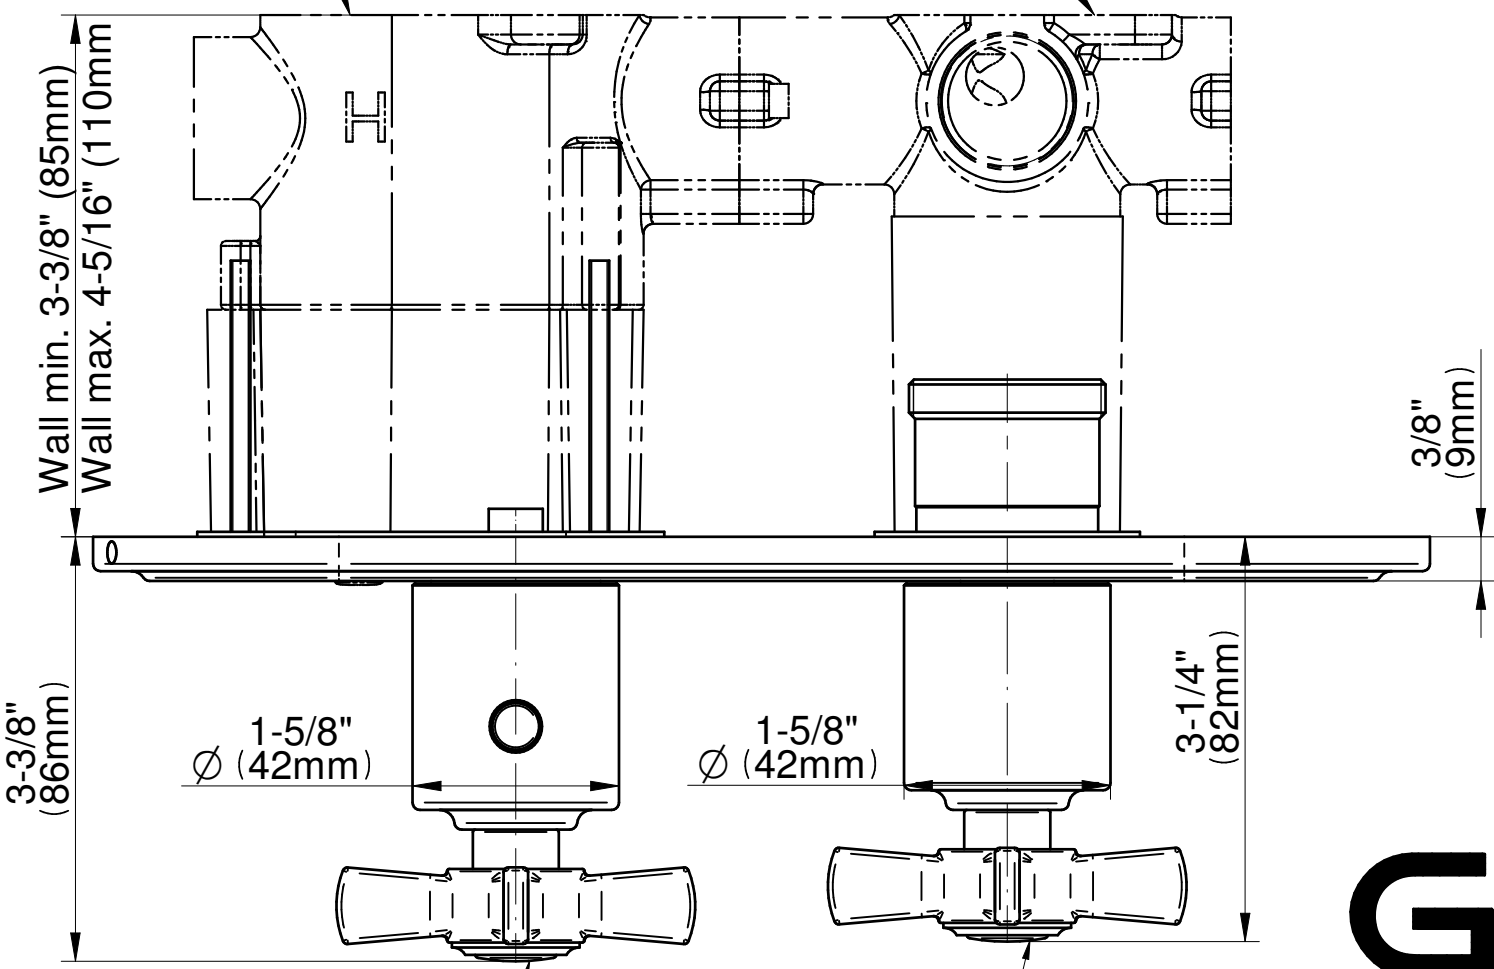

G-8086H-C16E0-T

M-Series Traditional Series

Rough G-8006

Rough G-8076 or G-8052 or G-8053

White H/C and finished metal inserts included

White H/C and finished metal inserts included

GRAFF[®]
Art of Bath