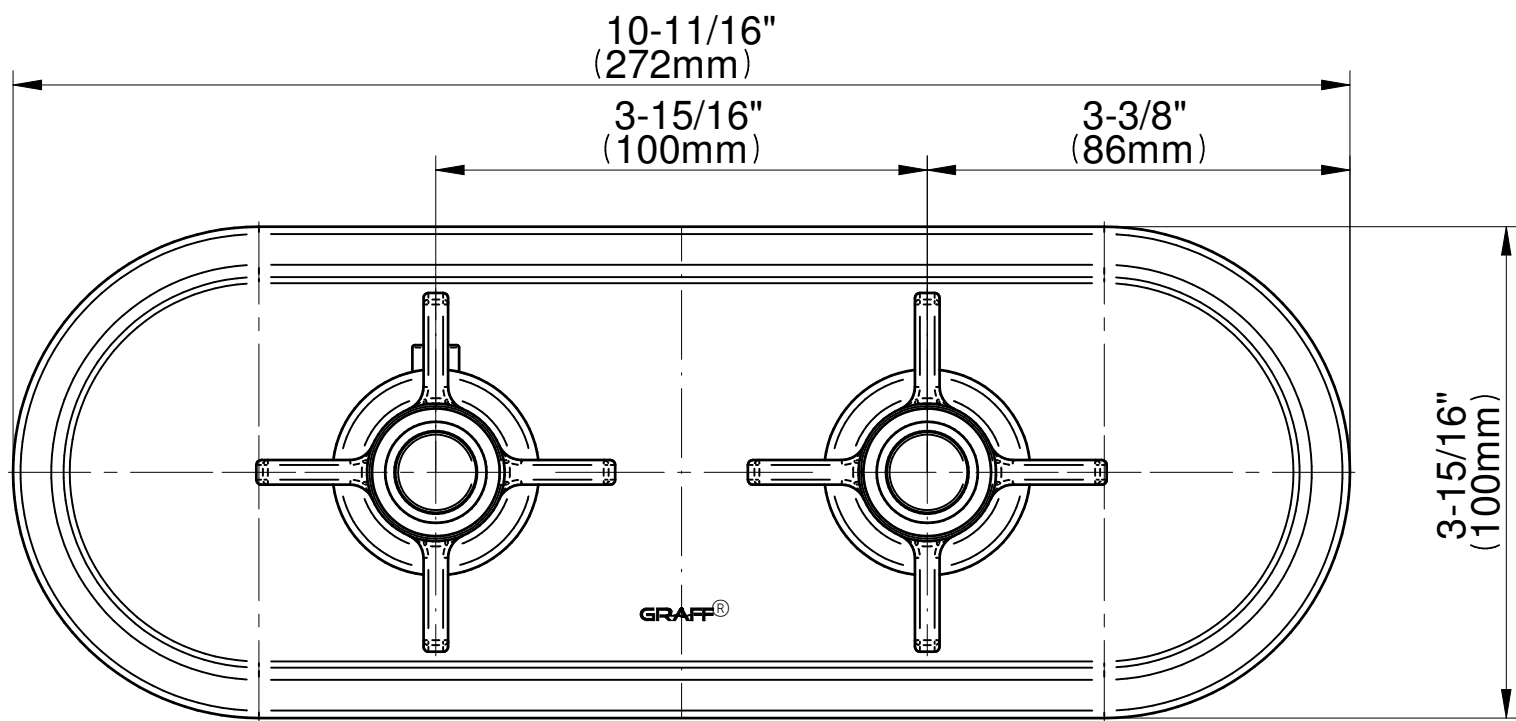

G-8086H-C16E0-T

M-Series Traditional Series

Rough G-8006

Rough G-8076 or G-8052 or G-8053

White H/C and finished metal inserts included

White H/C and finished metal inserts included

GRAFF[®]
Art of Bath