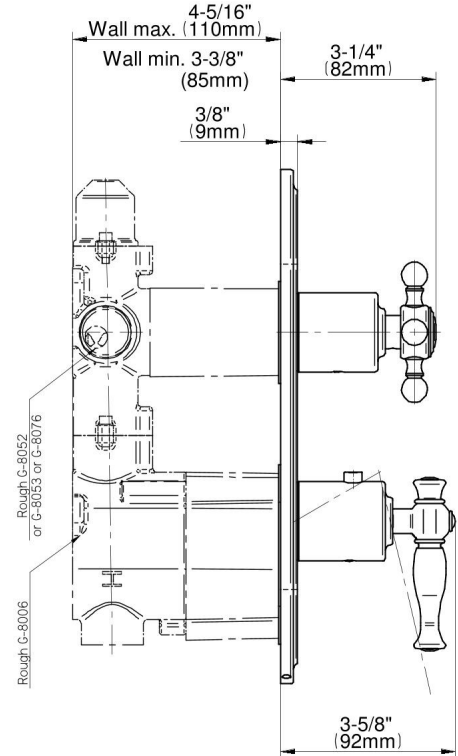

G-8086-LM22C2-T

Lauren Series

GRAFF[®]
Art of Bath