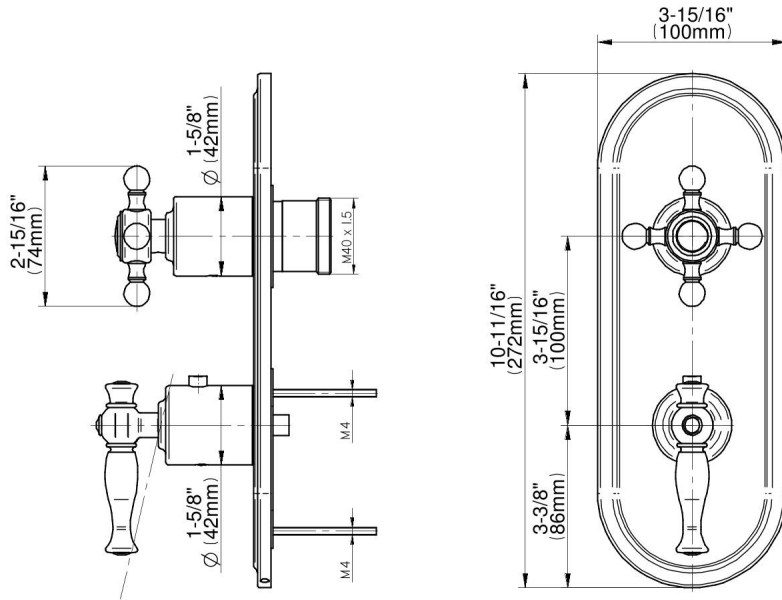

G-8086-LM22C2-T

Lauren Series

GRAFF[®]
Art of Bath