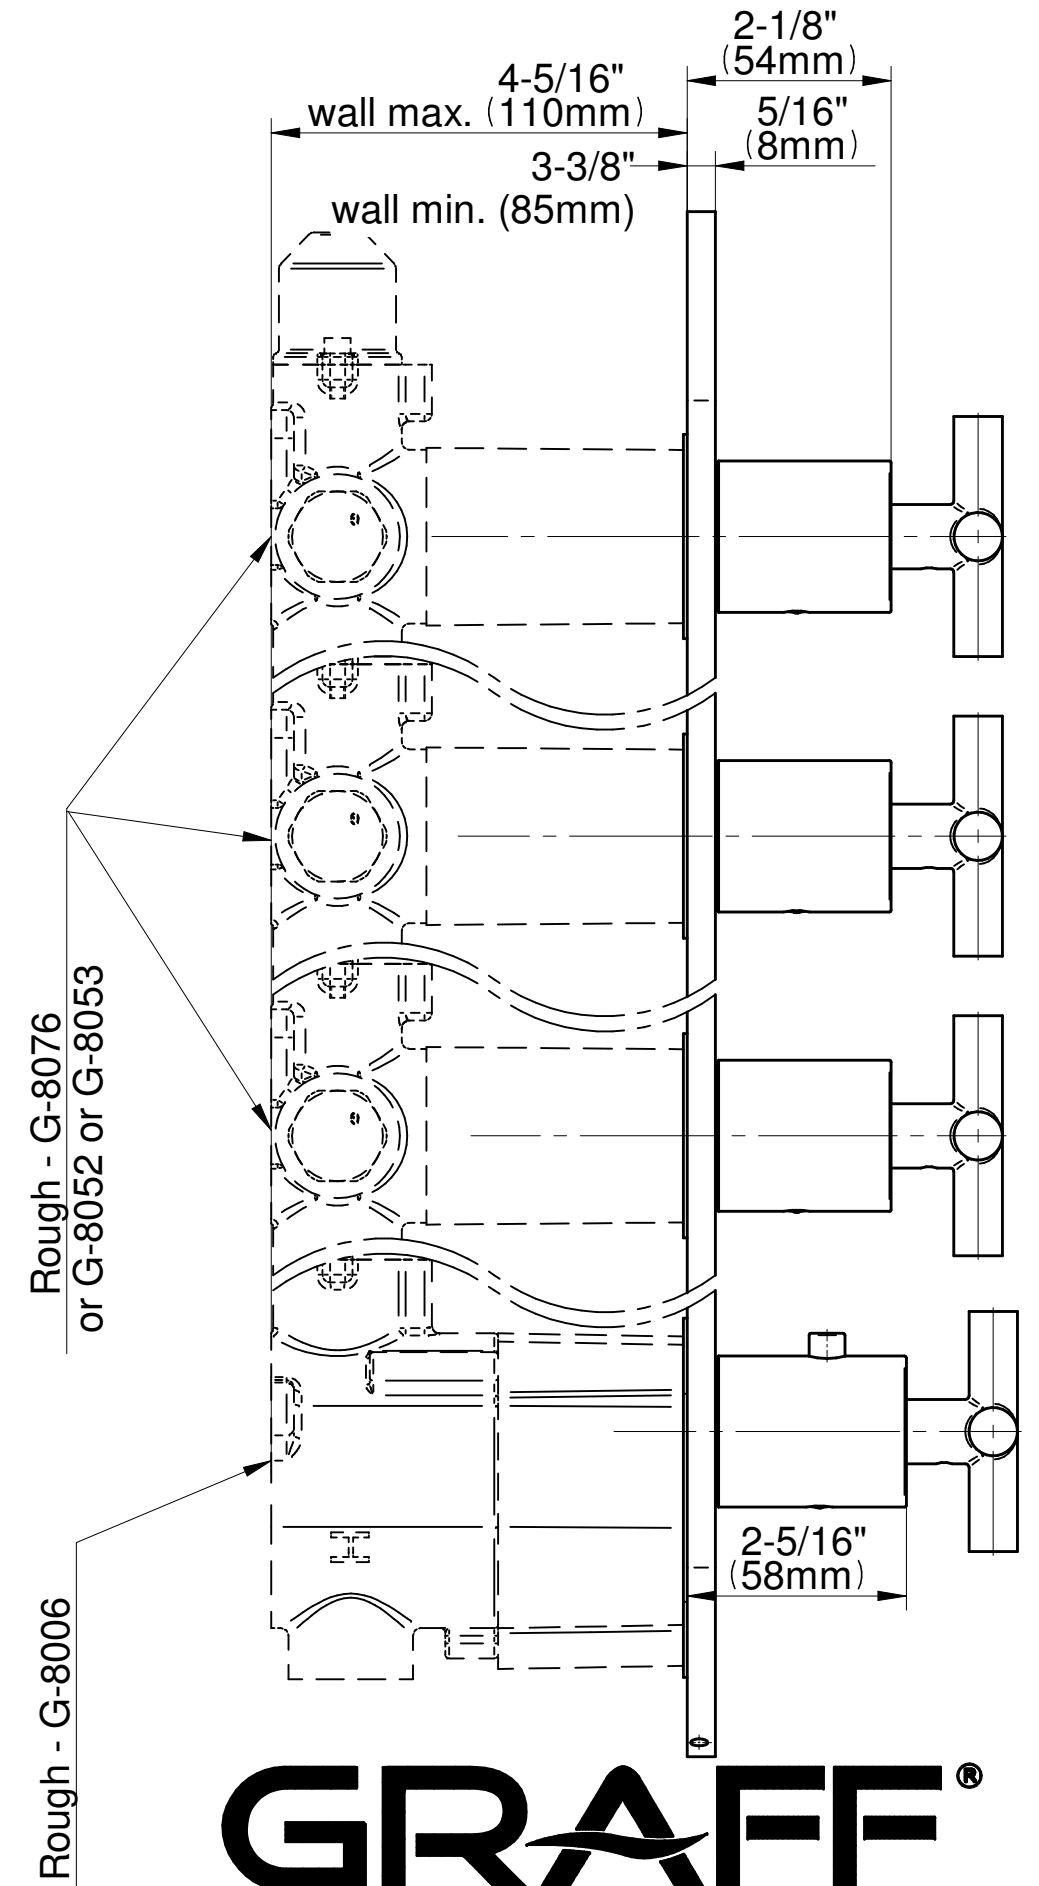

G-8058-C17E0-T

TERRA Series

GRAFF®
CUTTING EDGE DESIGN