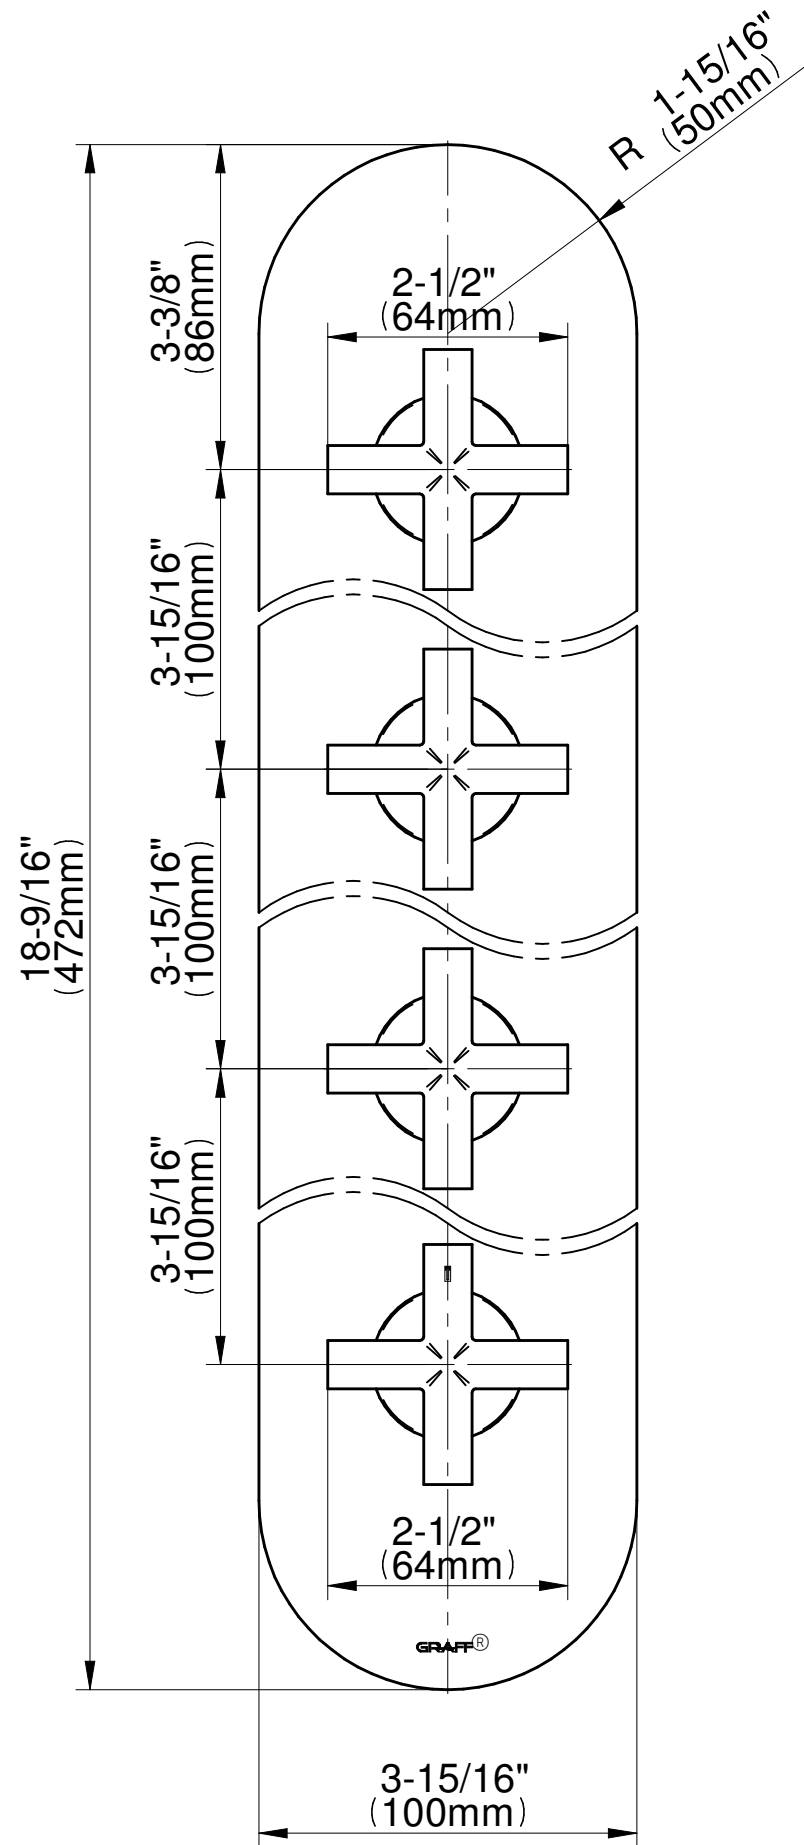

G-8058-C17E0-T

TERRA Series

GRAFF®
CUTTING EDGE DESIGN