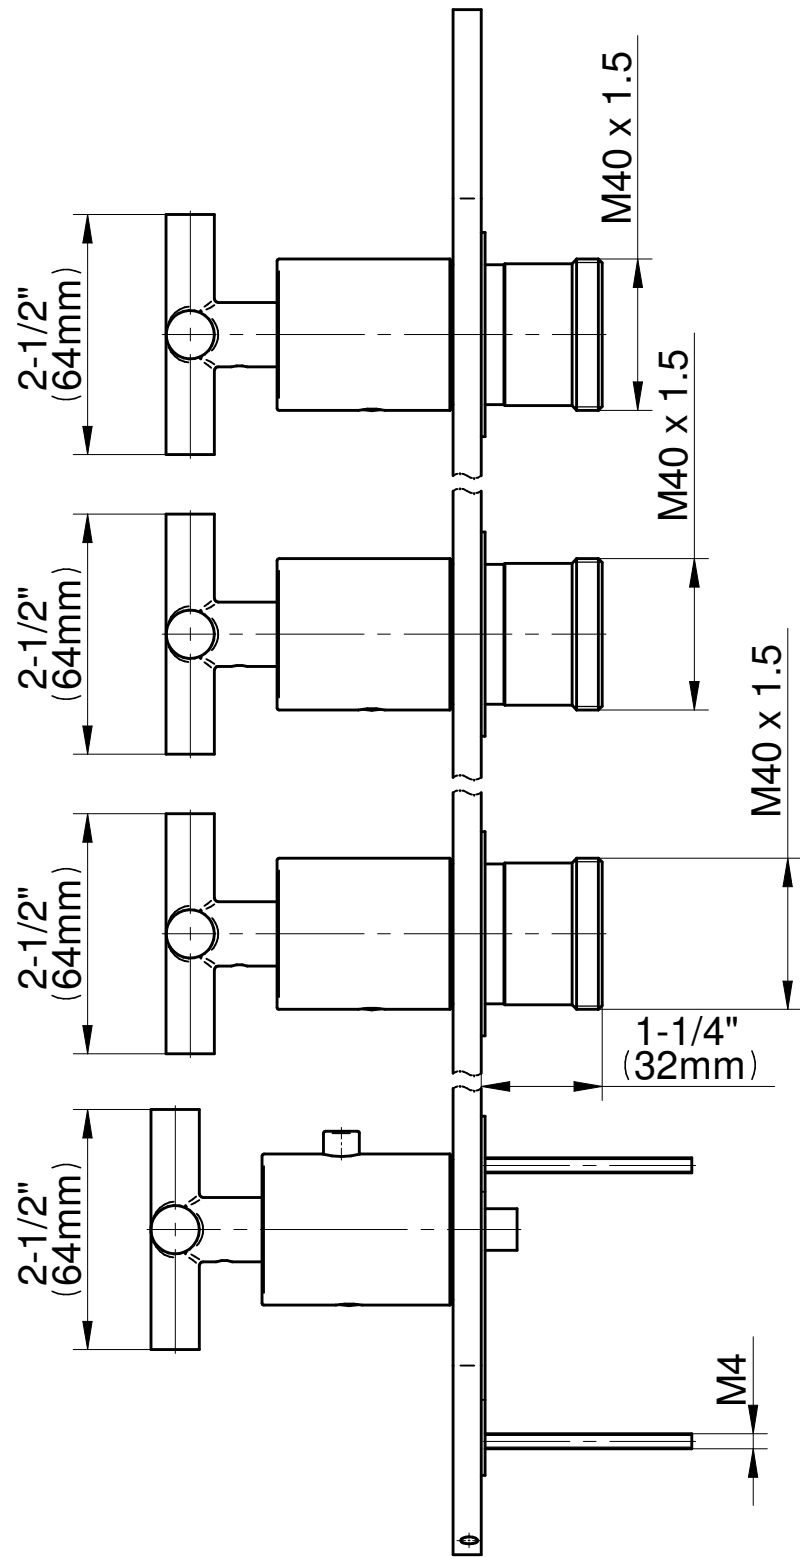

G-8058-C17E0-T

TERRA Series

GRAFF®
CUTTING EDGE DESIGN