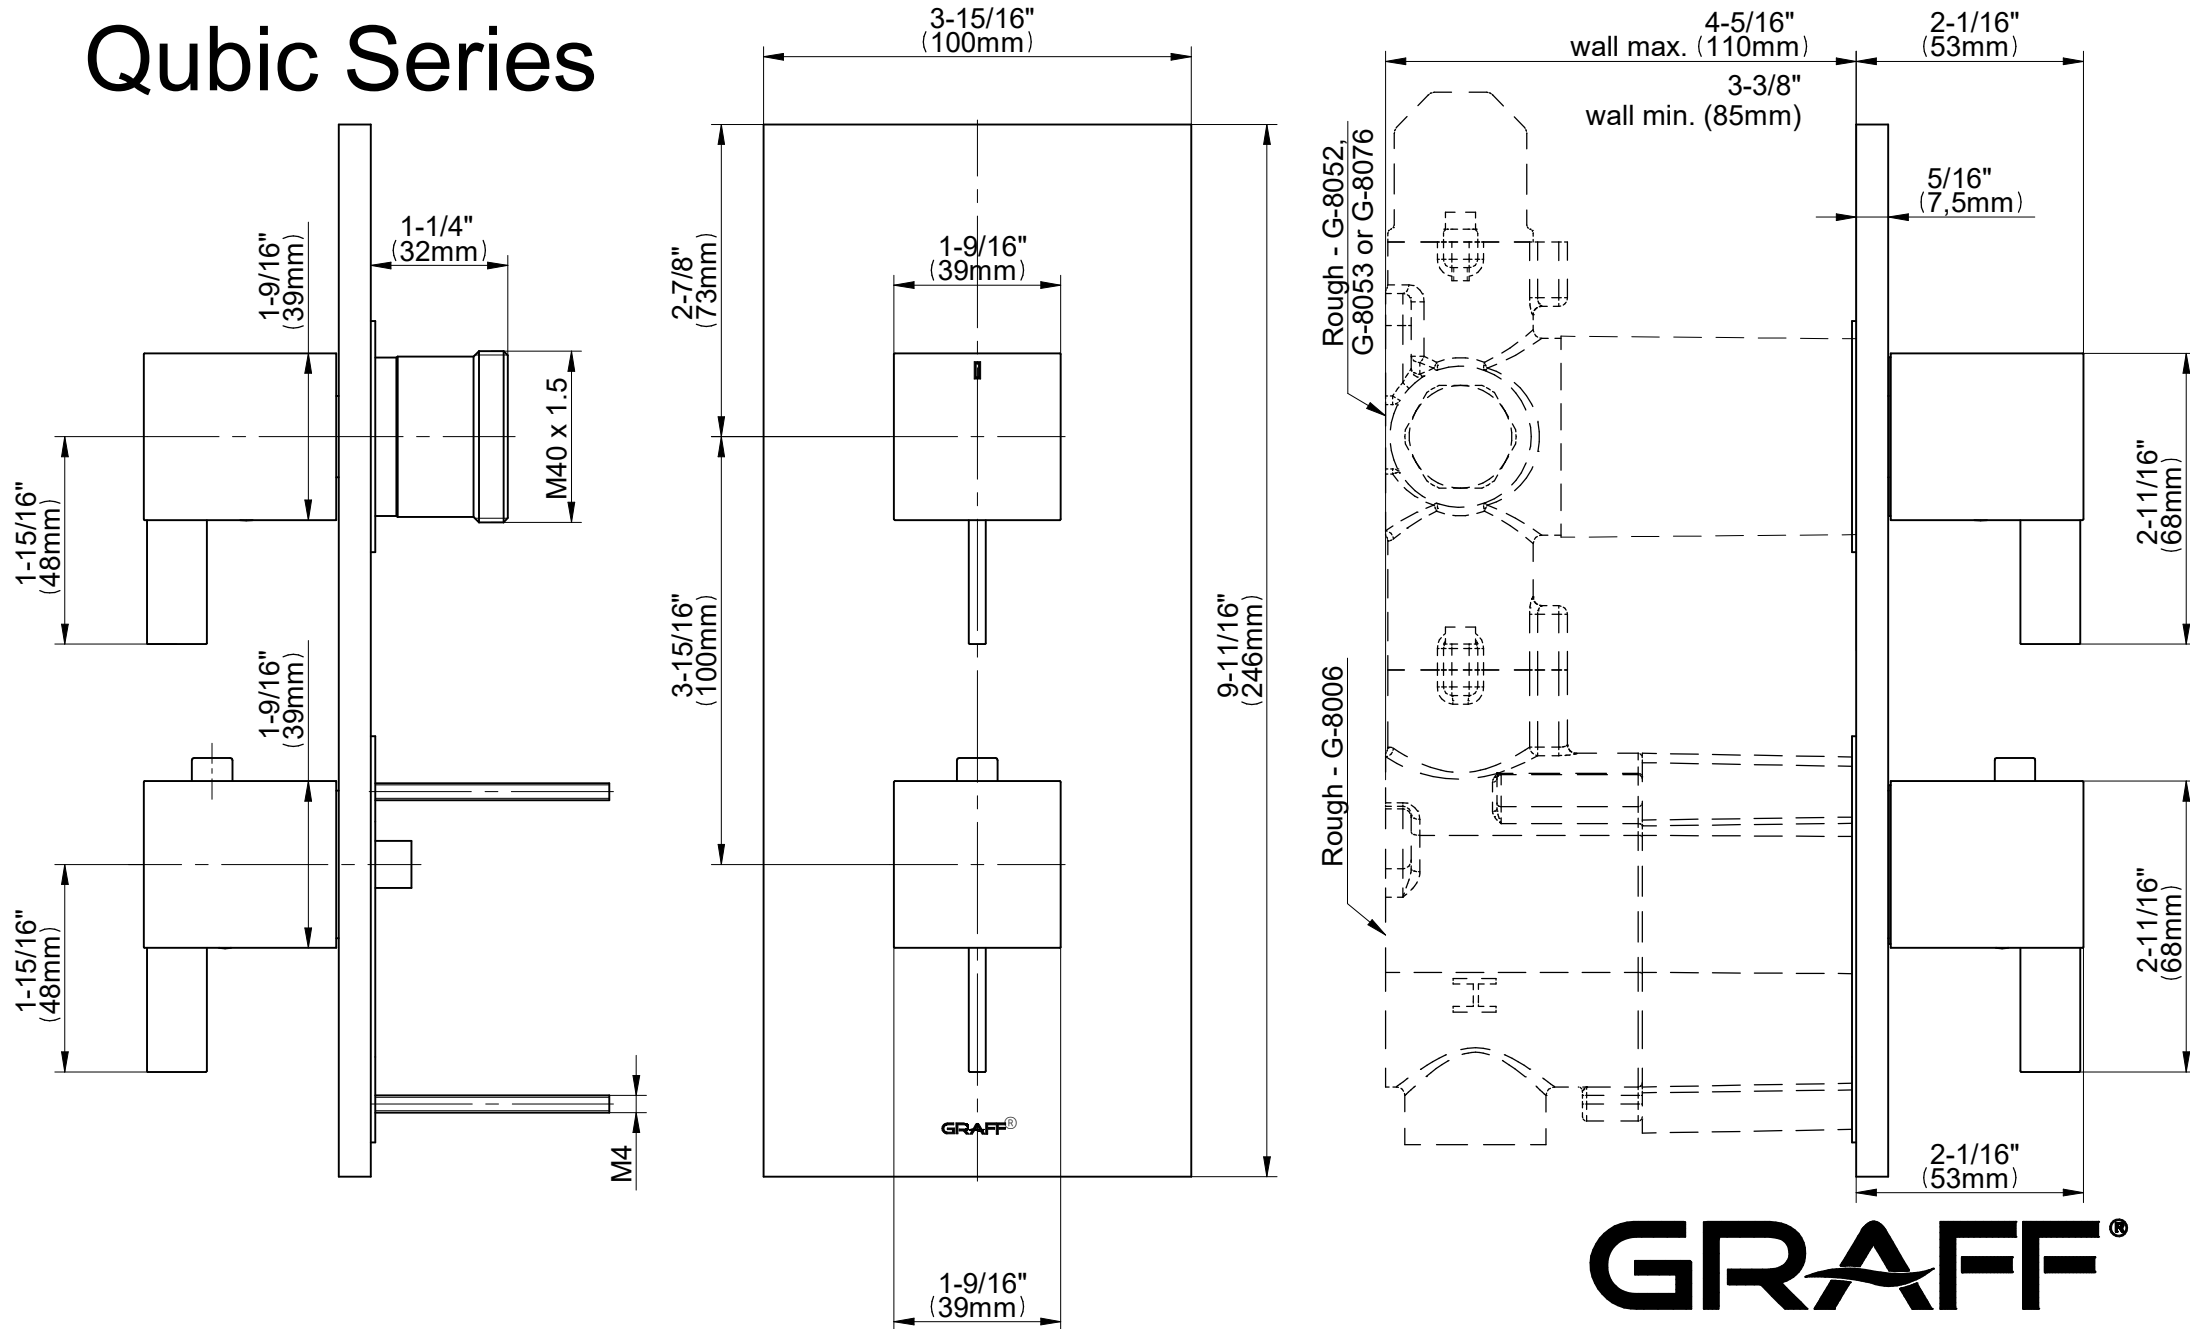

G-8048-LM39E0-T

Qubic Series

GRAFF[®]
Art of Bath