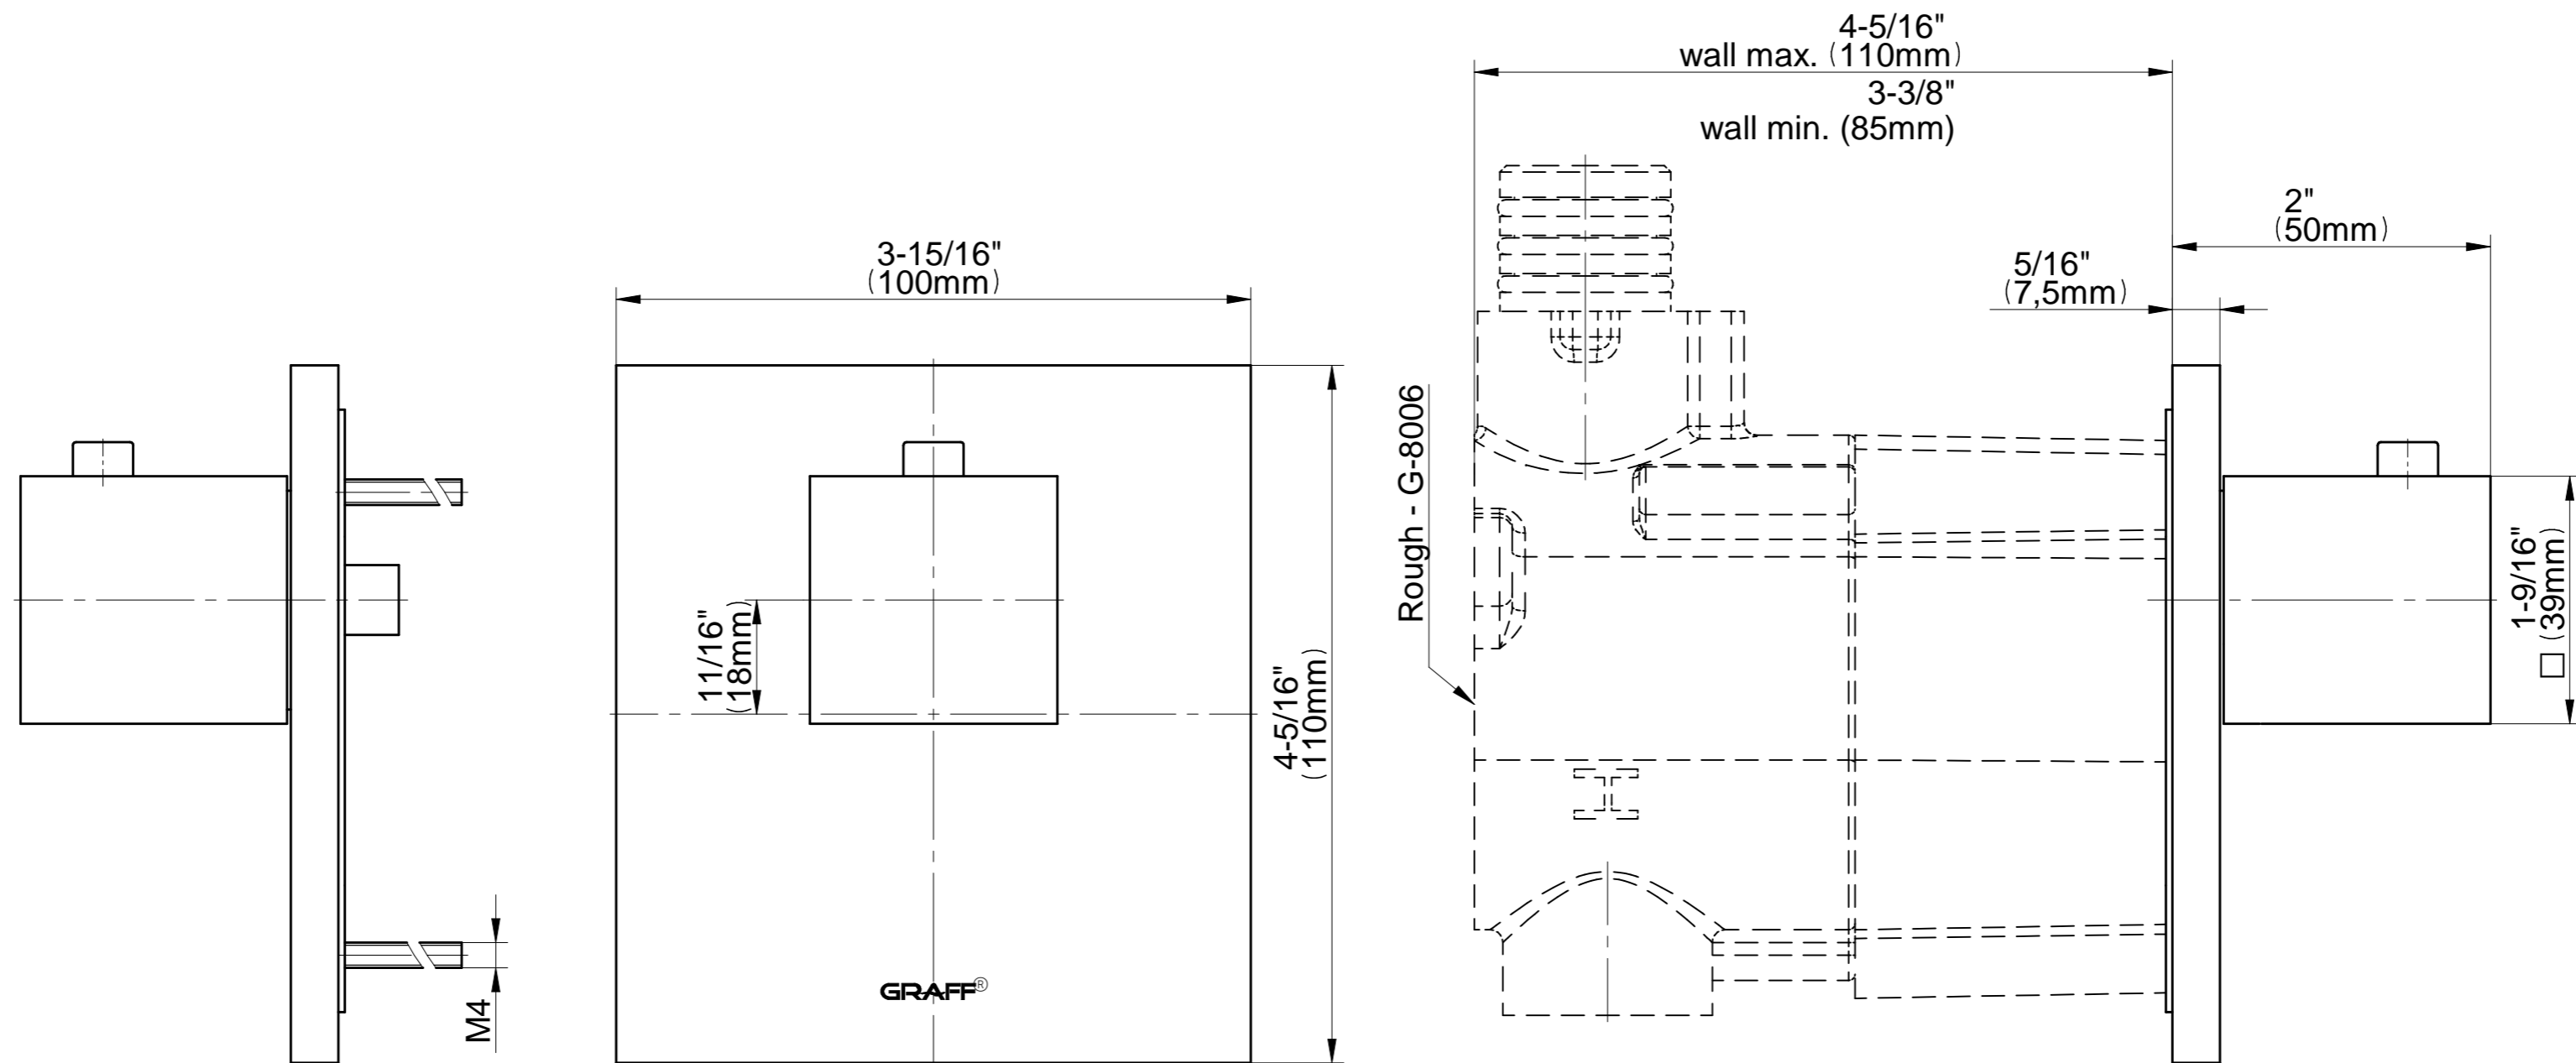

G-8043-SH-T

Thermostatic Valve -Trim - M-Series

GRAFF[®]
CUTTING EDGE DESIGN