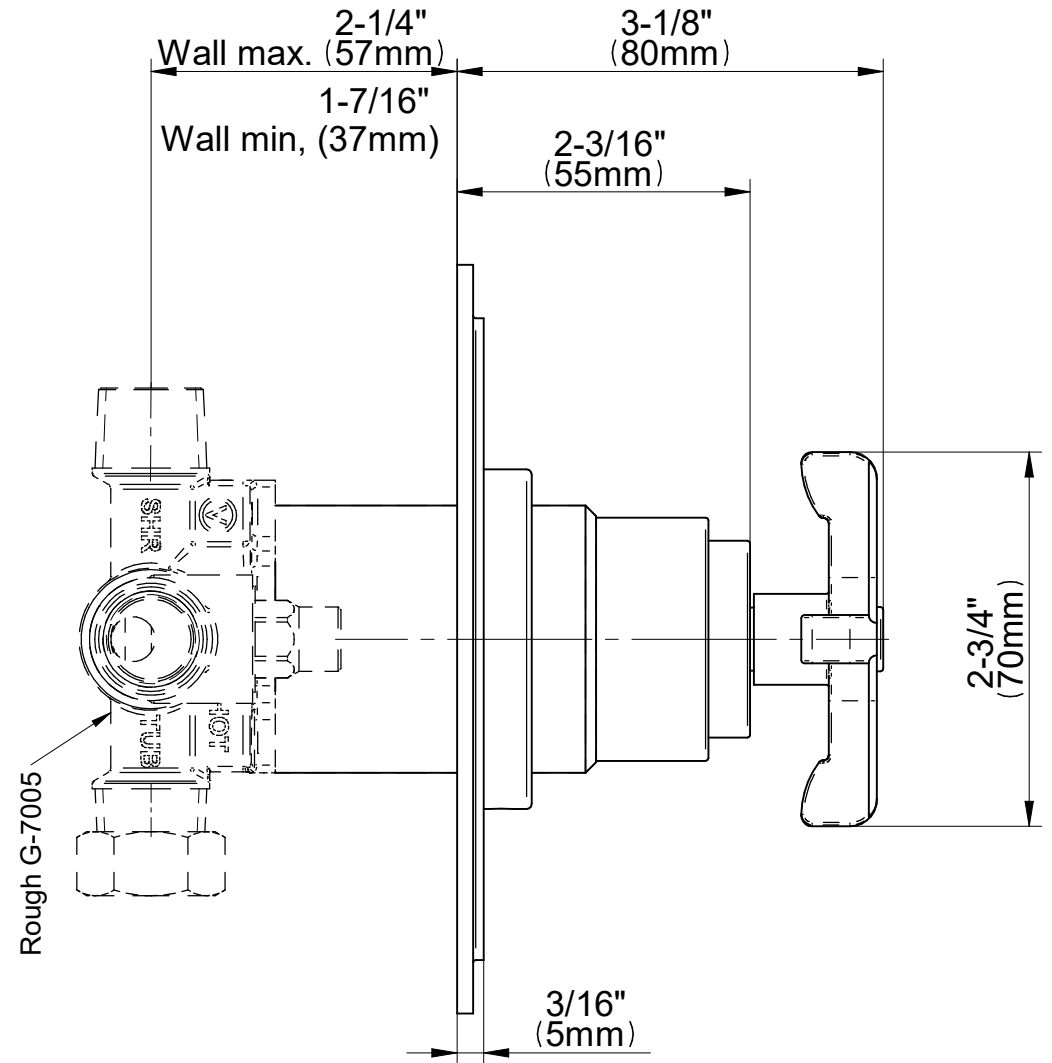

G-7045-C20B-T

VIGNOLA Series

GRAFF[®]
Art of Bath