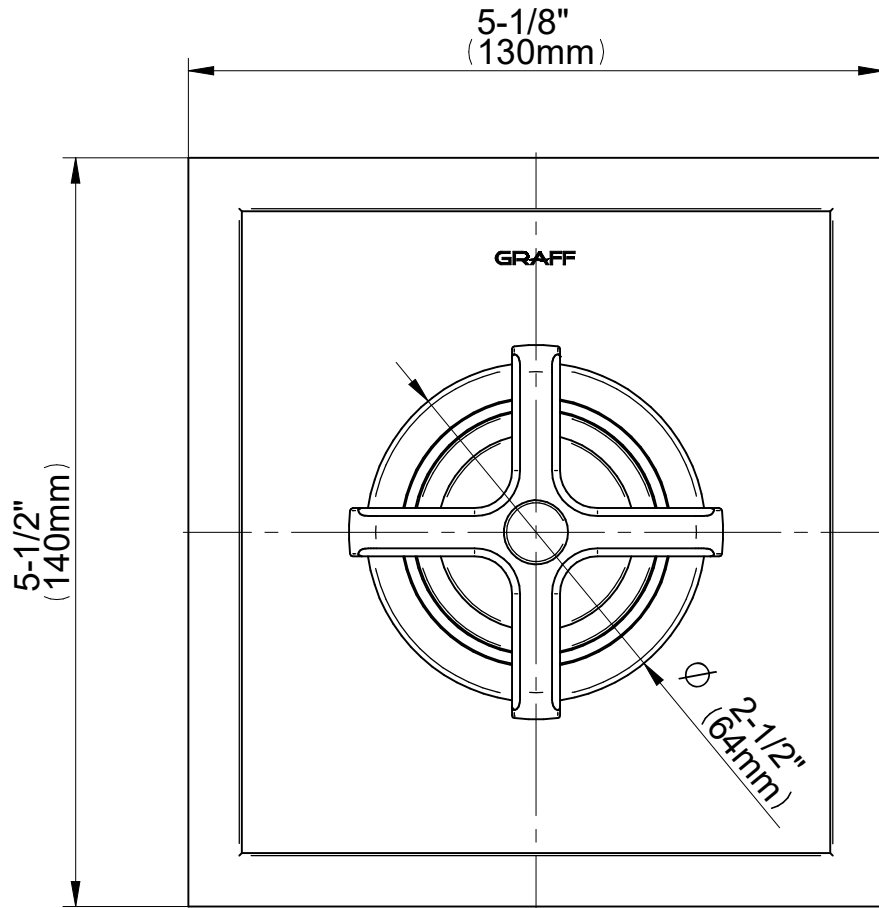

G-7045-C20B-T

VIGNOLA Series

GRAFF[®]
Art of Bath