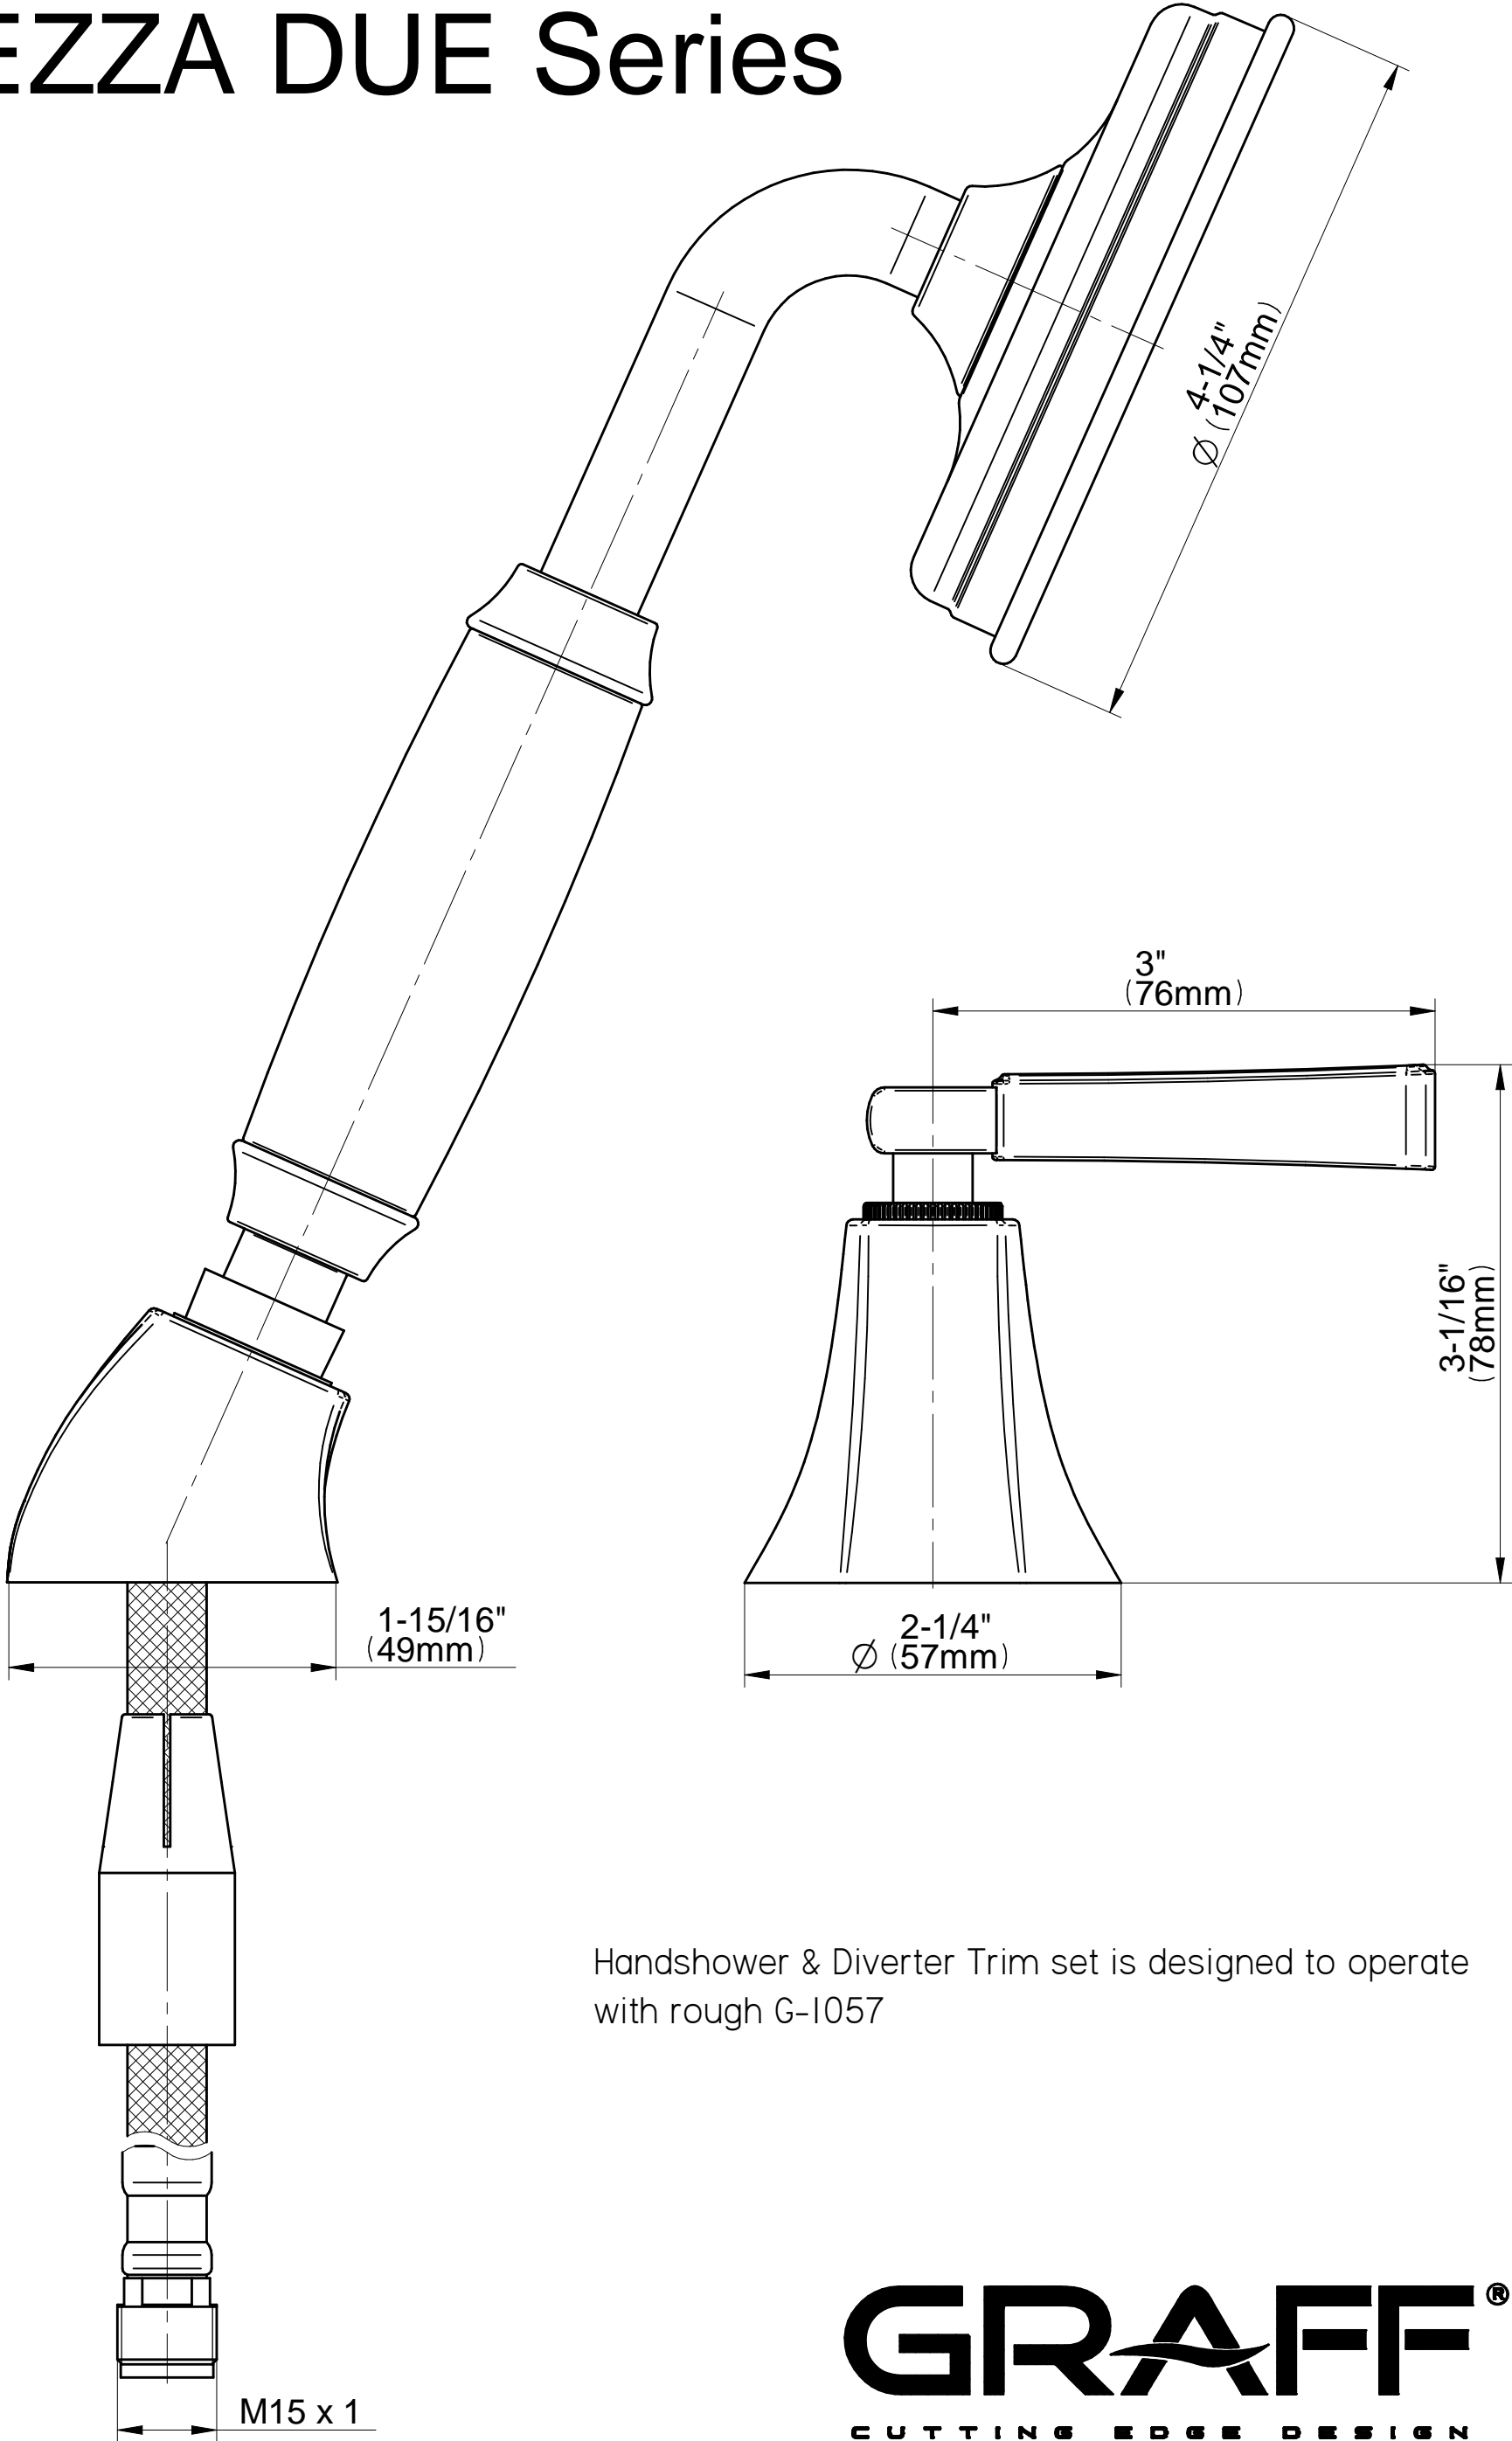

# G-6856-LM47B-T

## FINEZZA DUE Series

Handshower & Diverter Trim set is designed to operate with rough G-1057