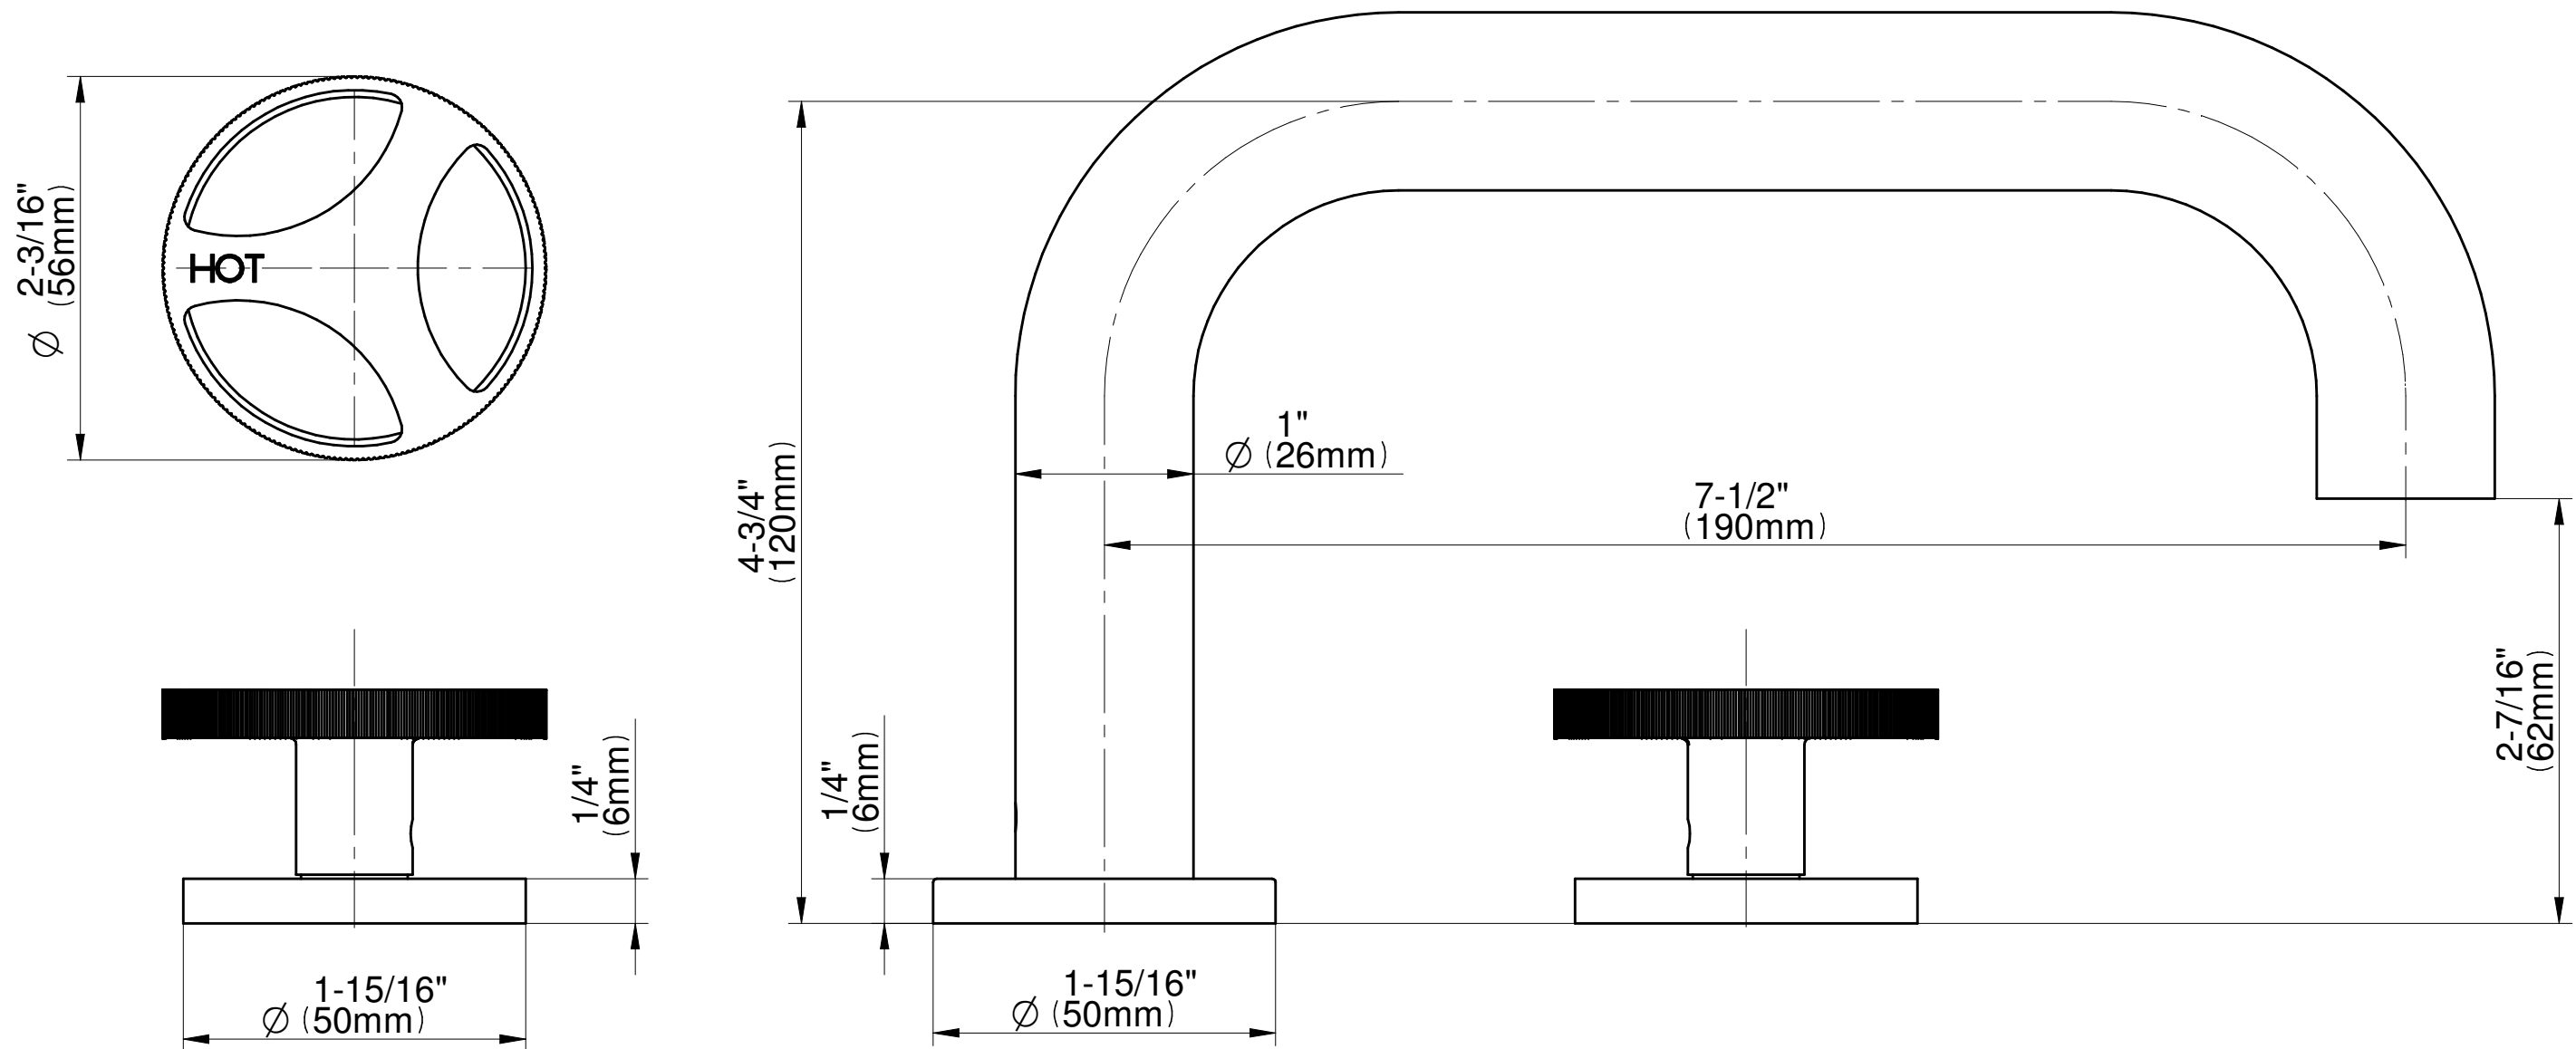

# G-6750-C19B-T

## Harley Series

Roman Tub Trim set is designed to operate with rough G-I037