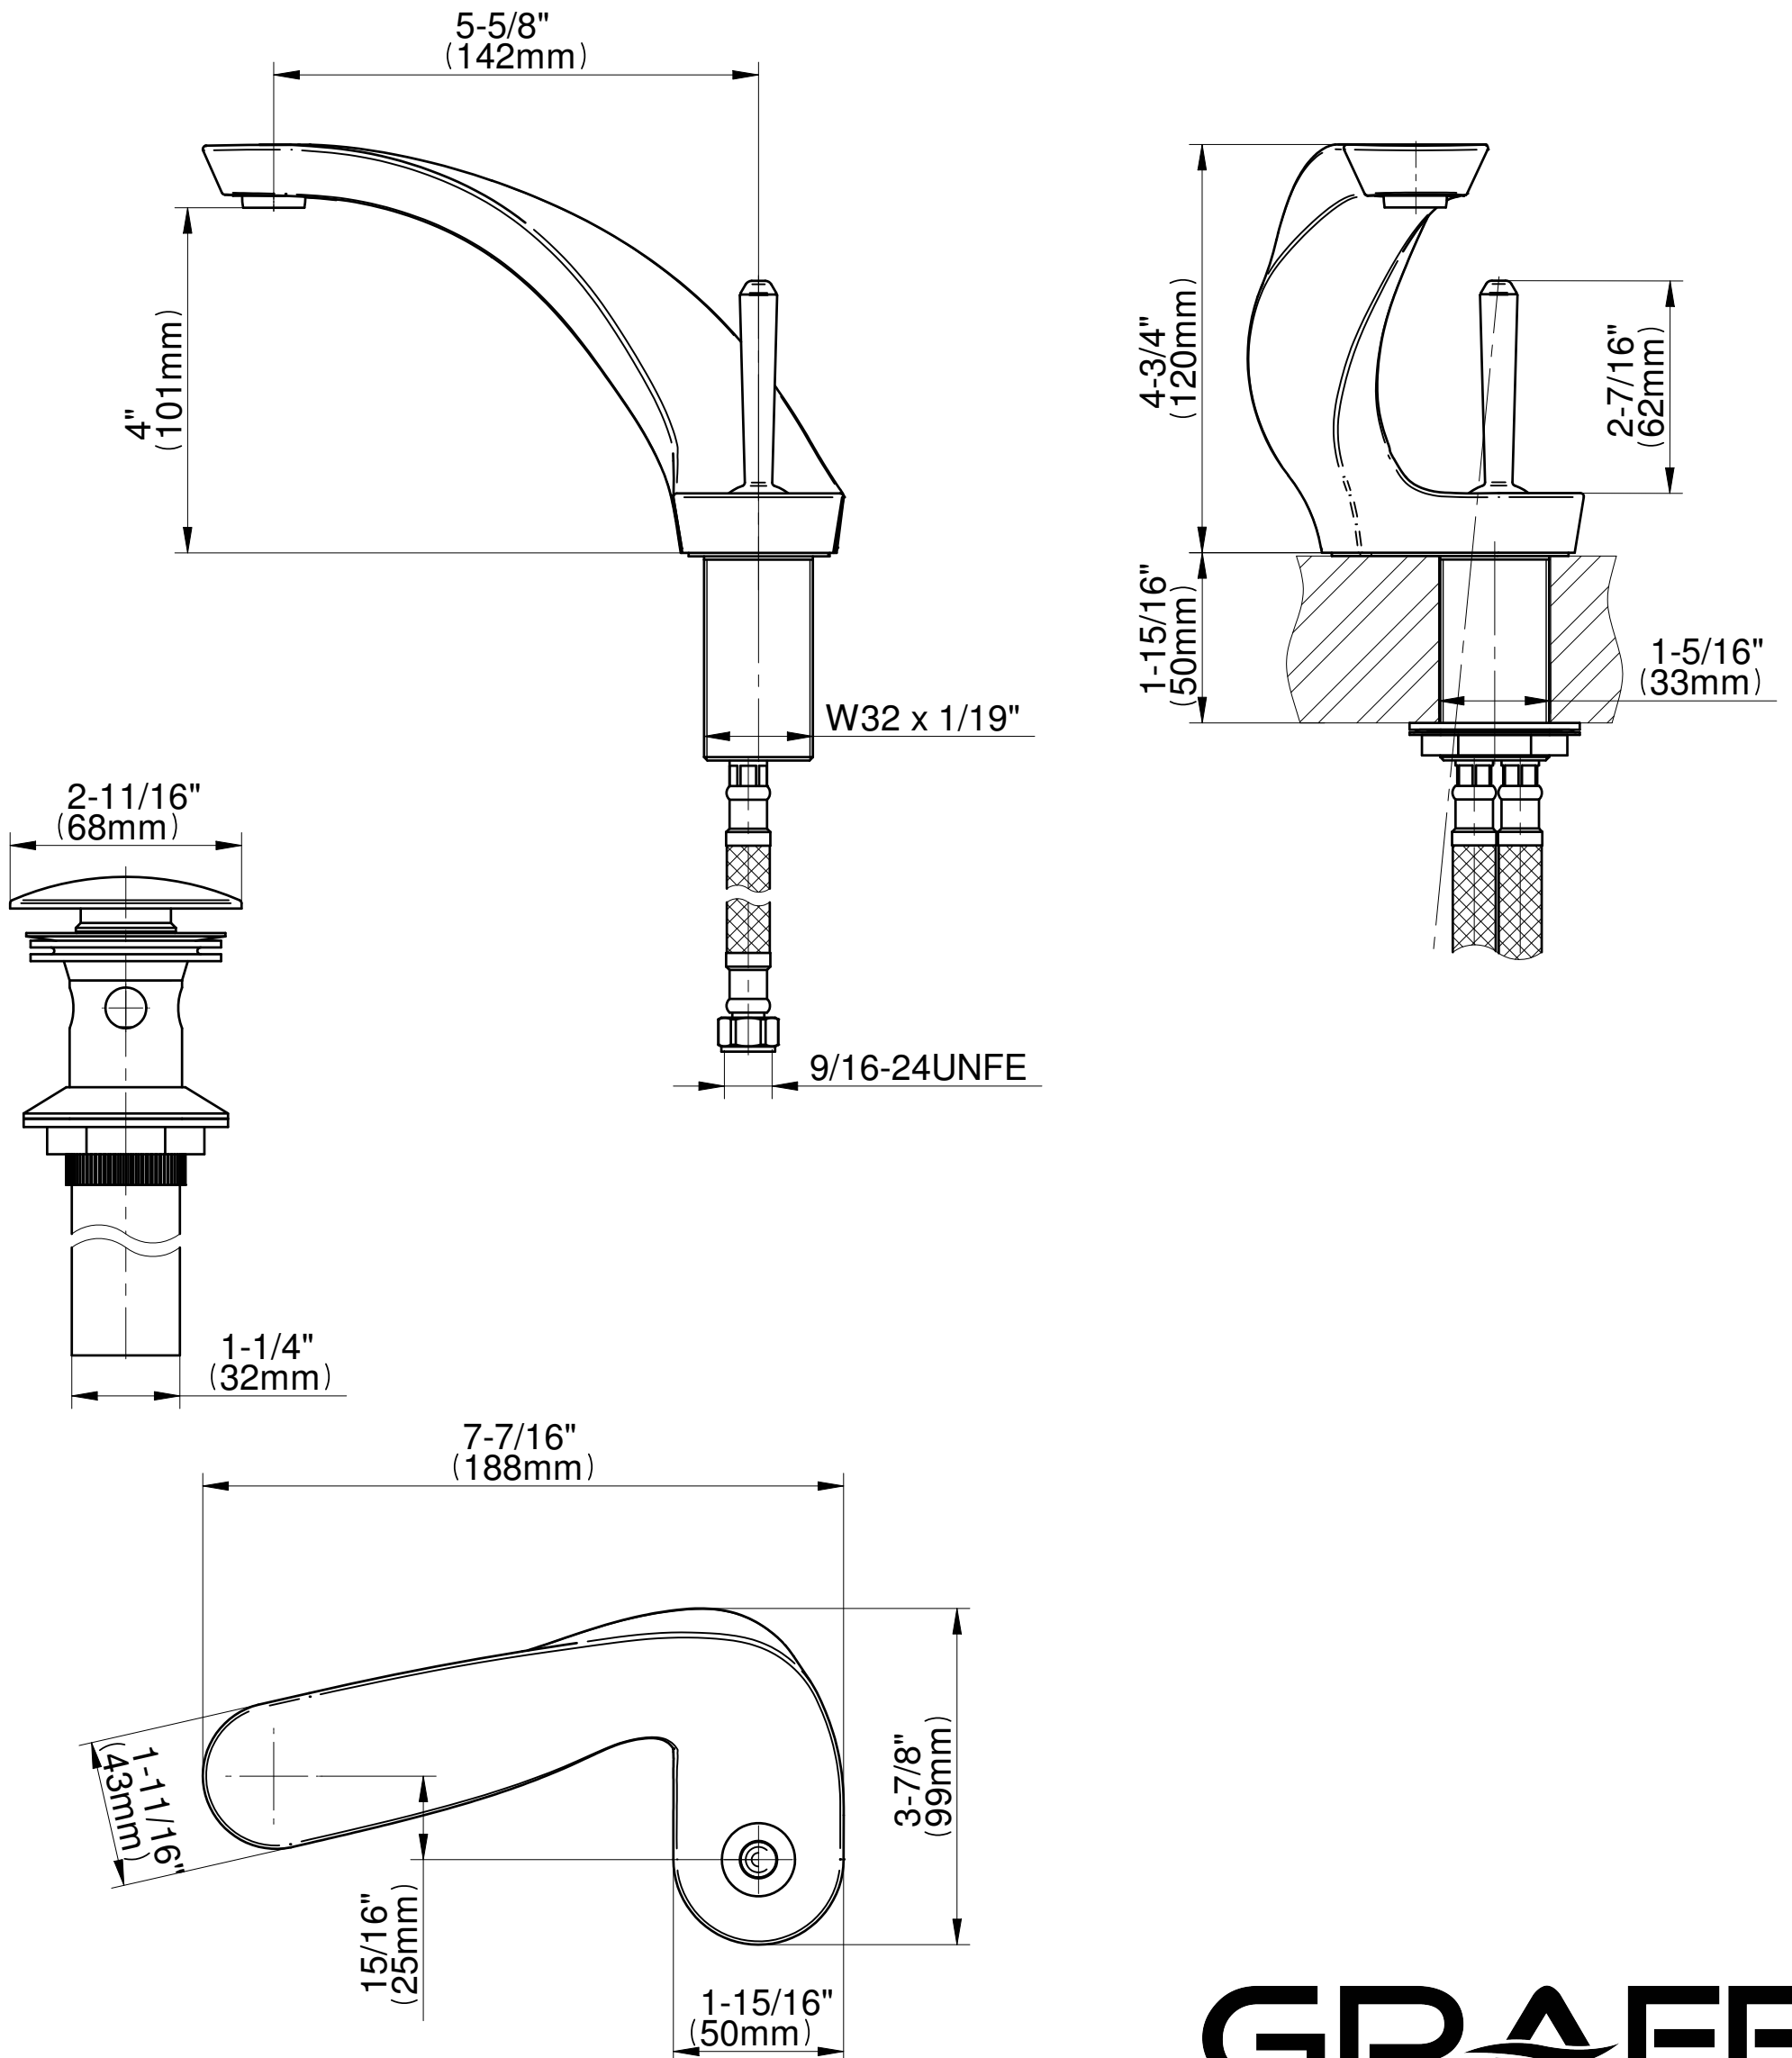

G-6400-LM43

AMETIS Series

GRAFF[®]
Art of Bath