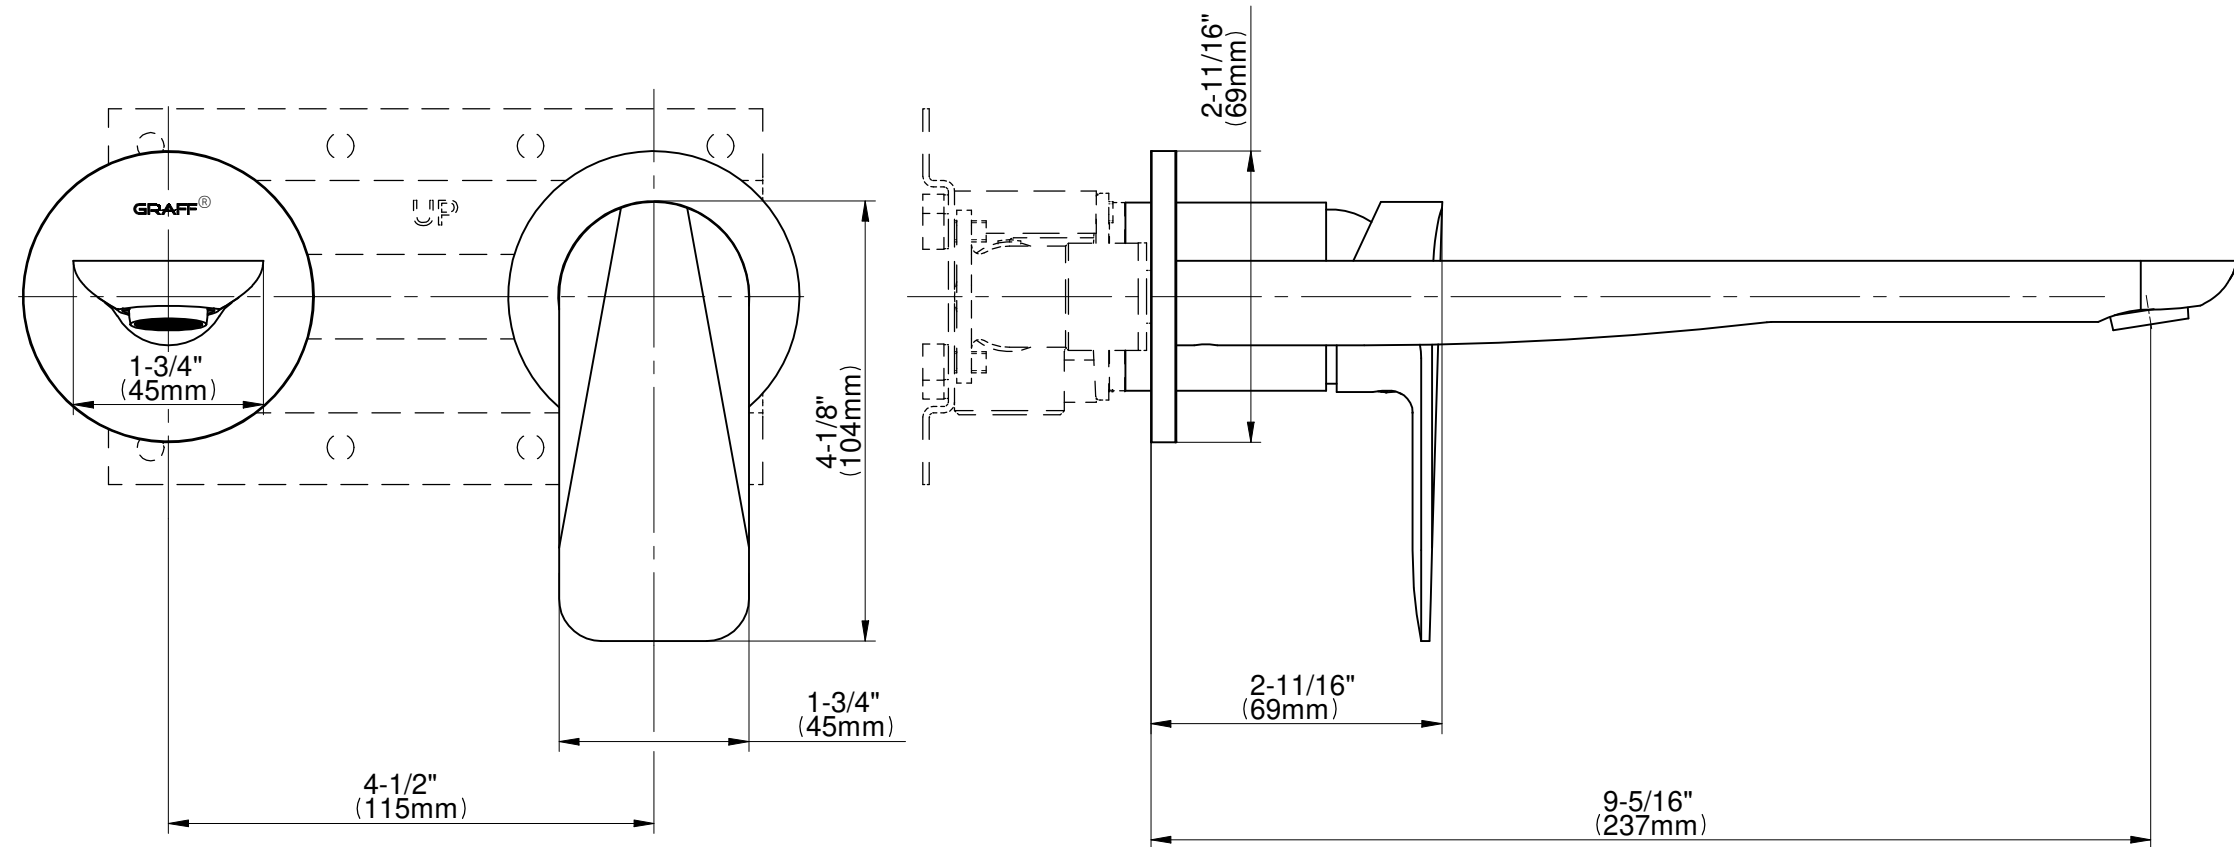

G-6339-LM59W-T

SENTO Series

GRAFF[®]
Art of Bath