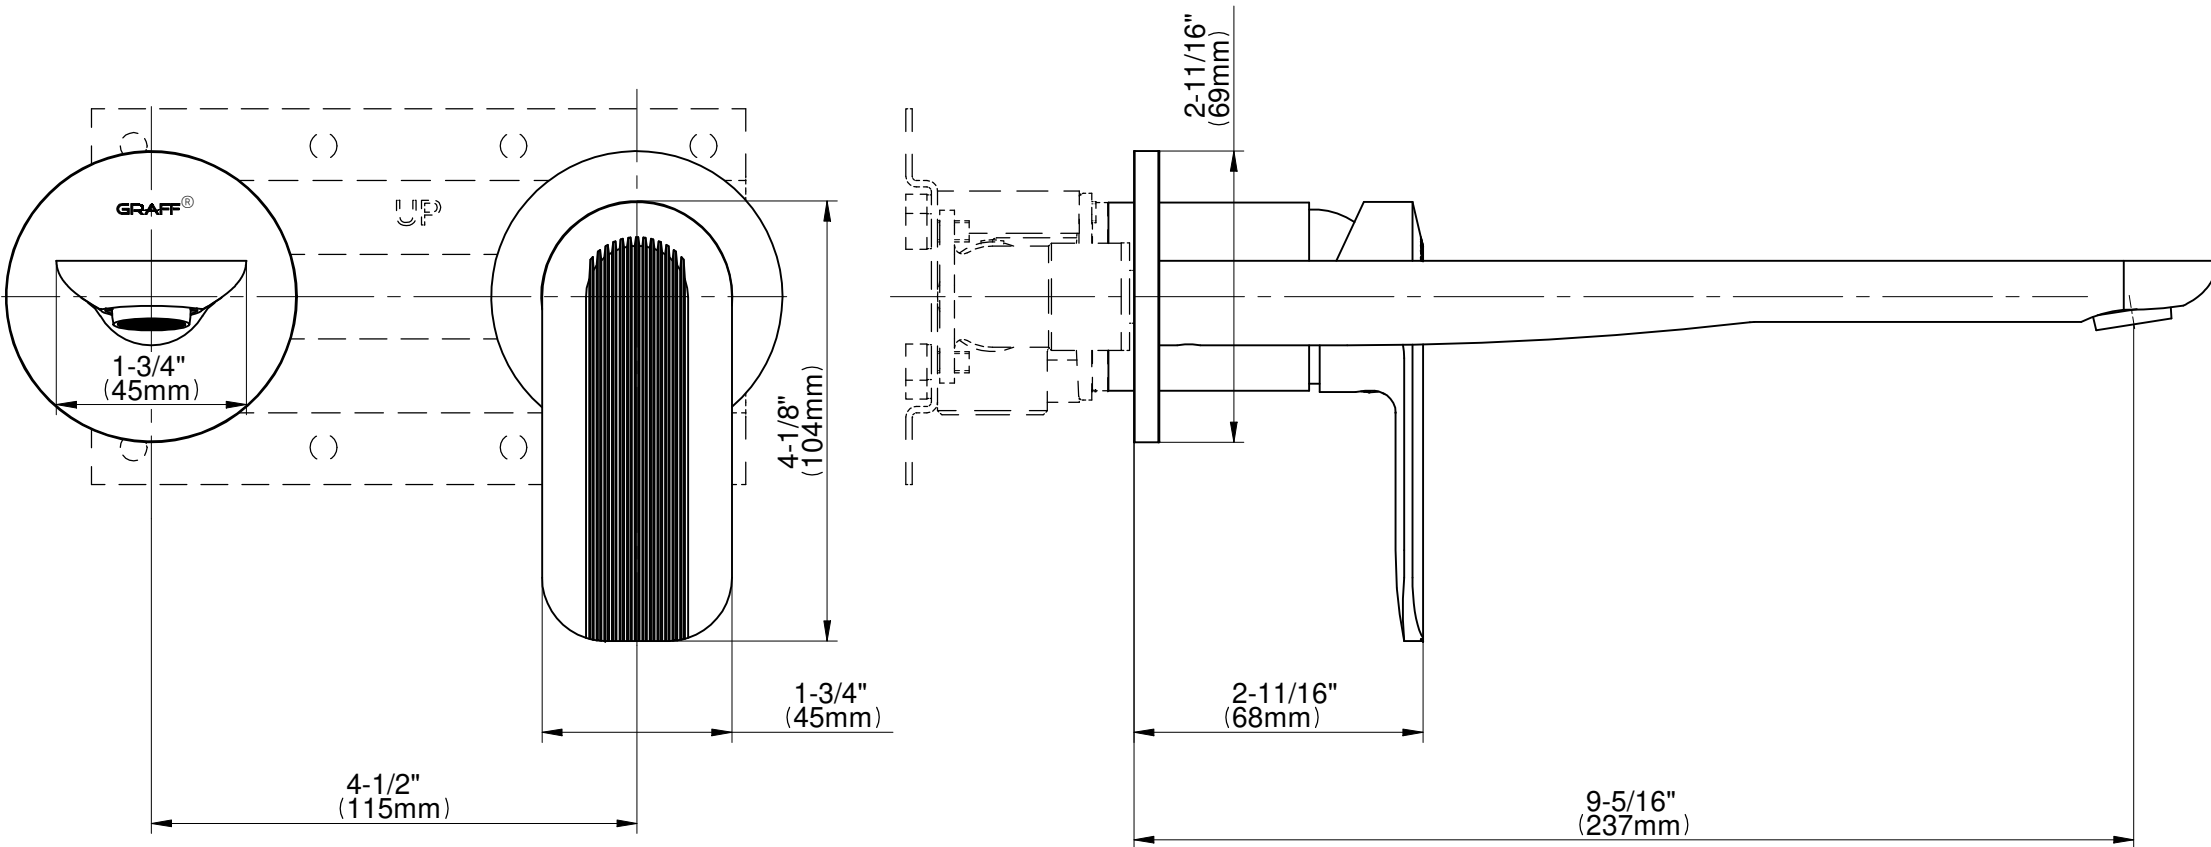

G-6339-LM58W-T

SENTO Series

GRAFF®
Art of Bath