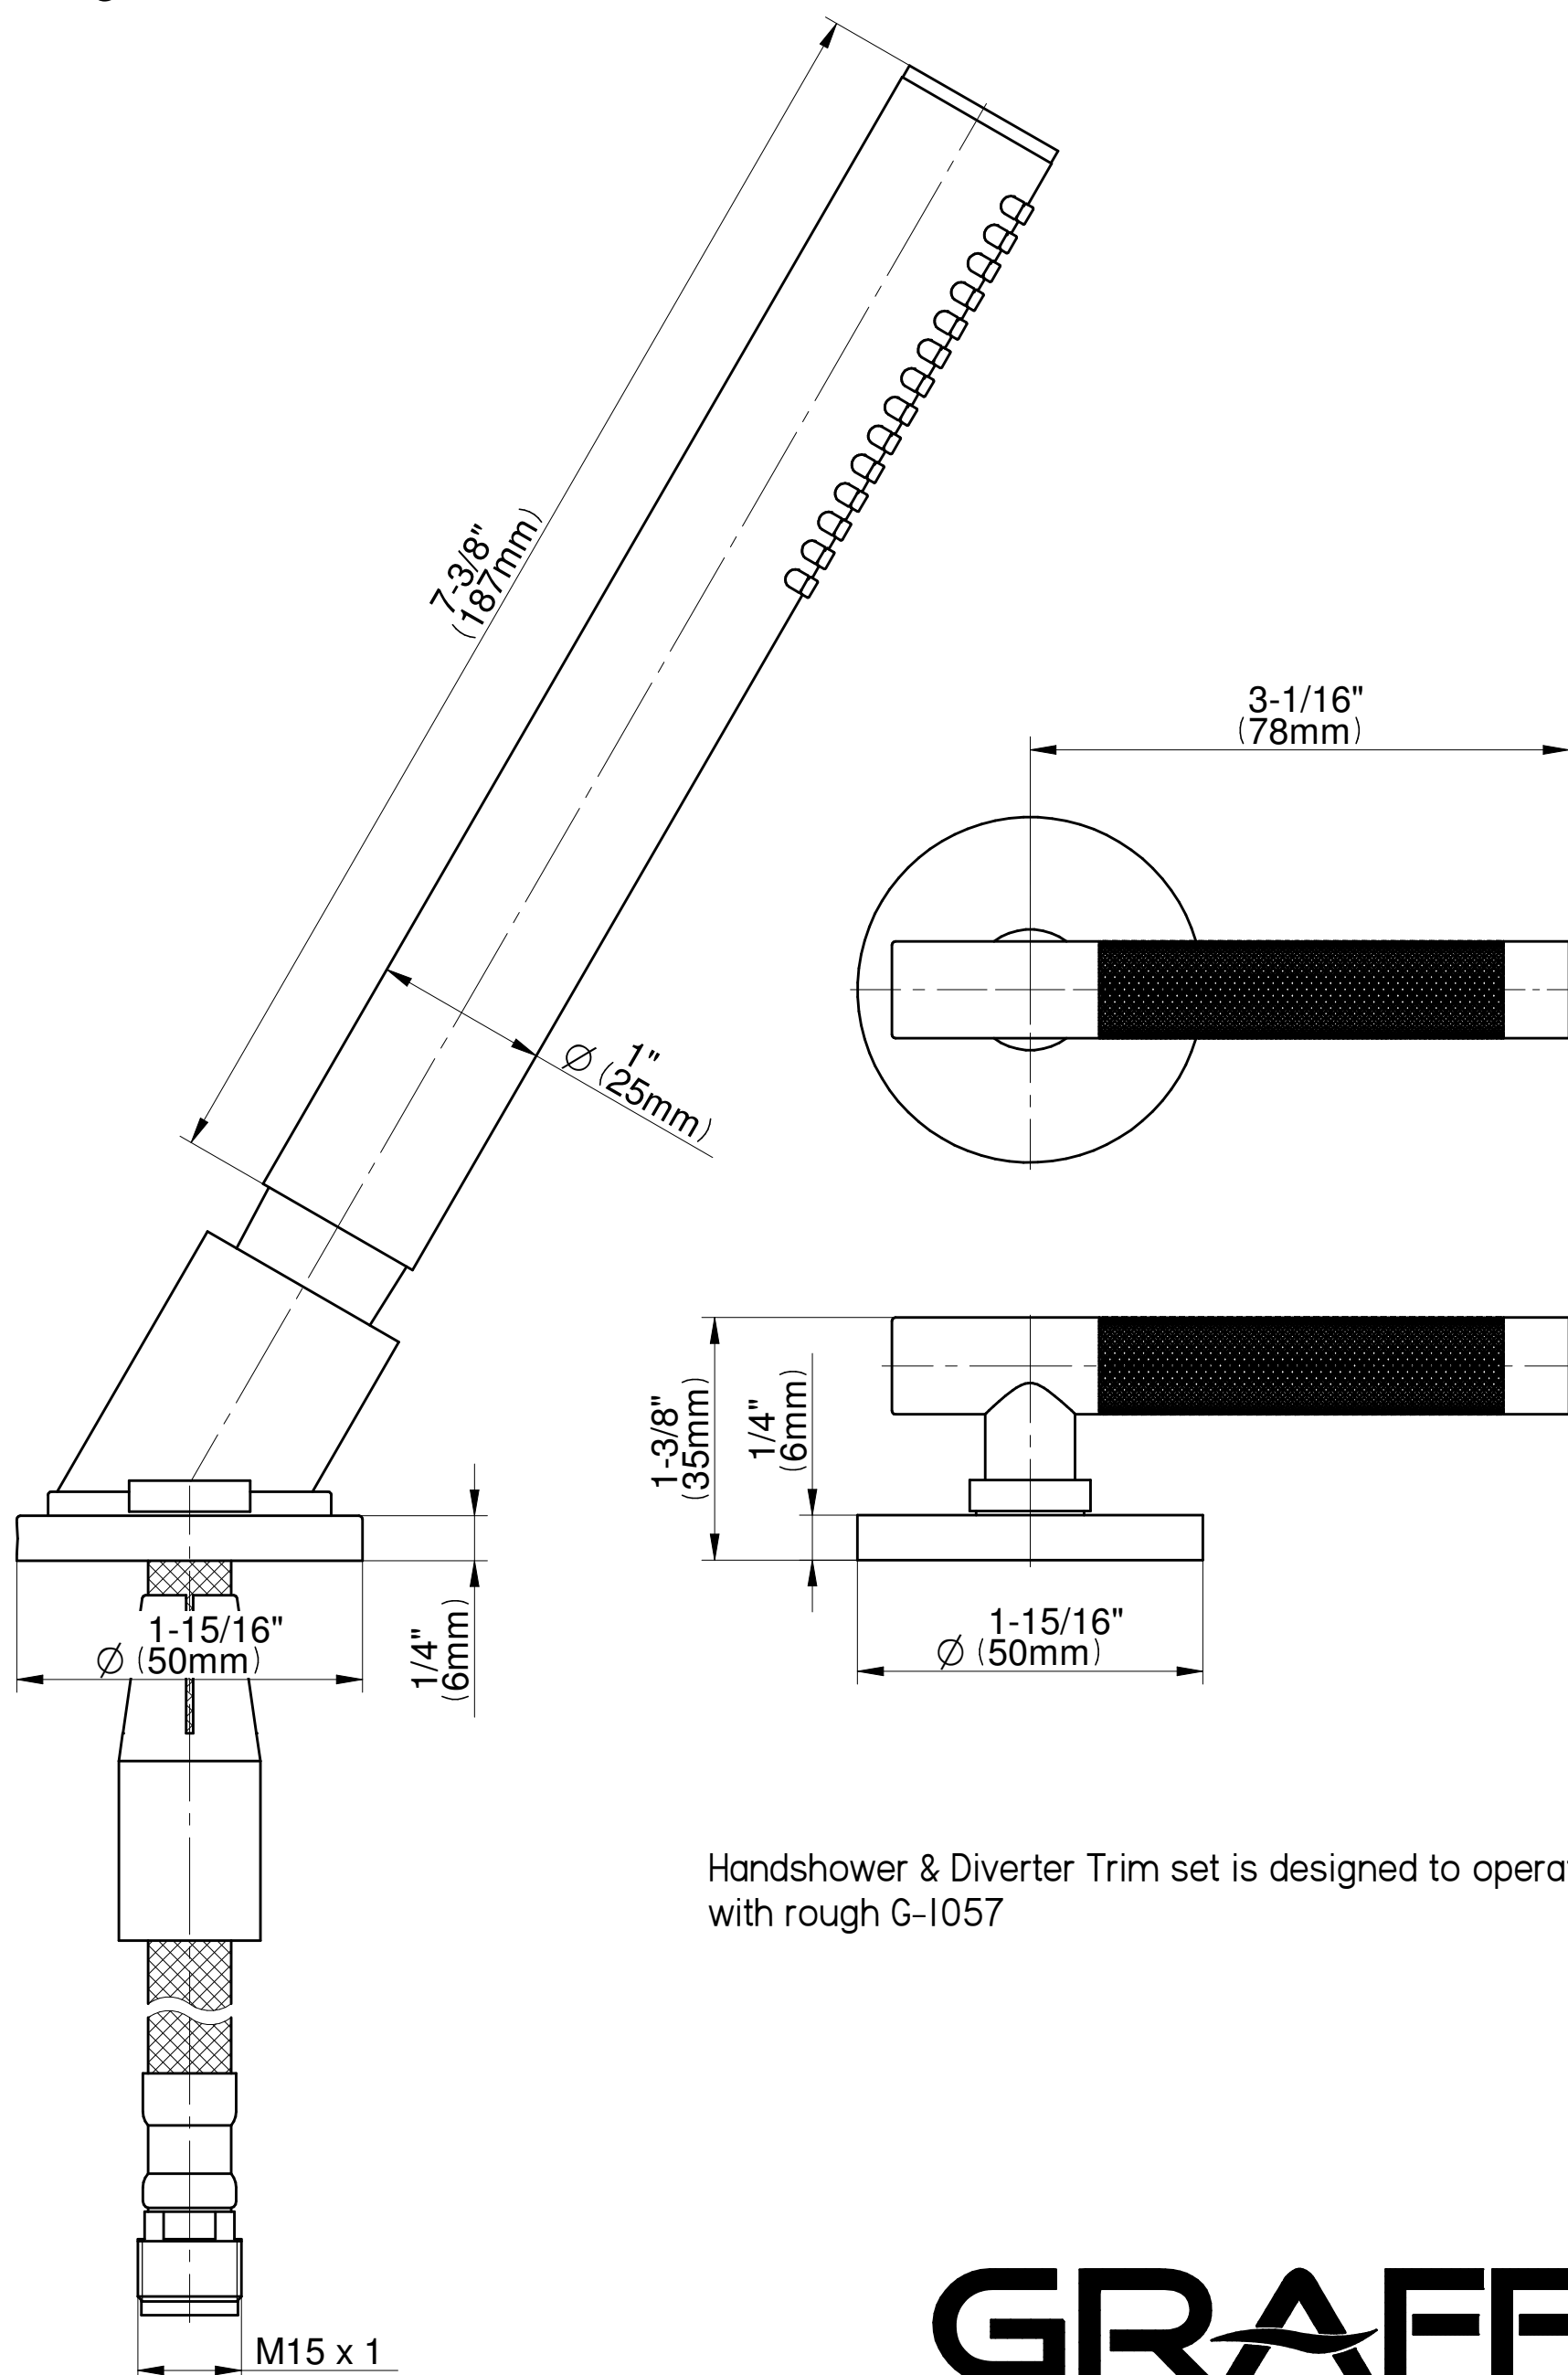

G-6156-LM57B-T Harley Series

Handshower & Diverter Trim set is designed to operate with rough G-I057