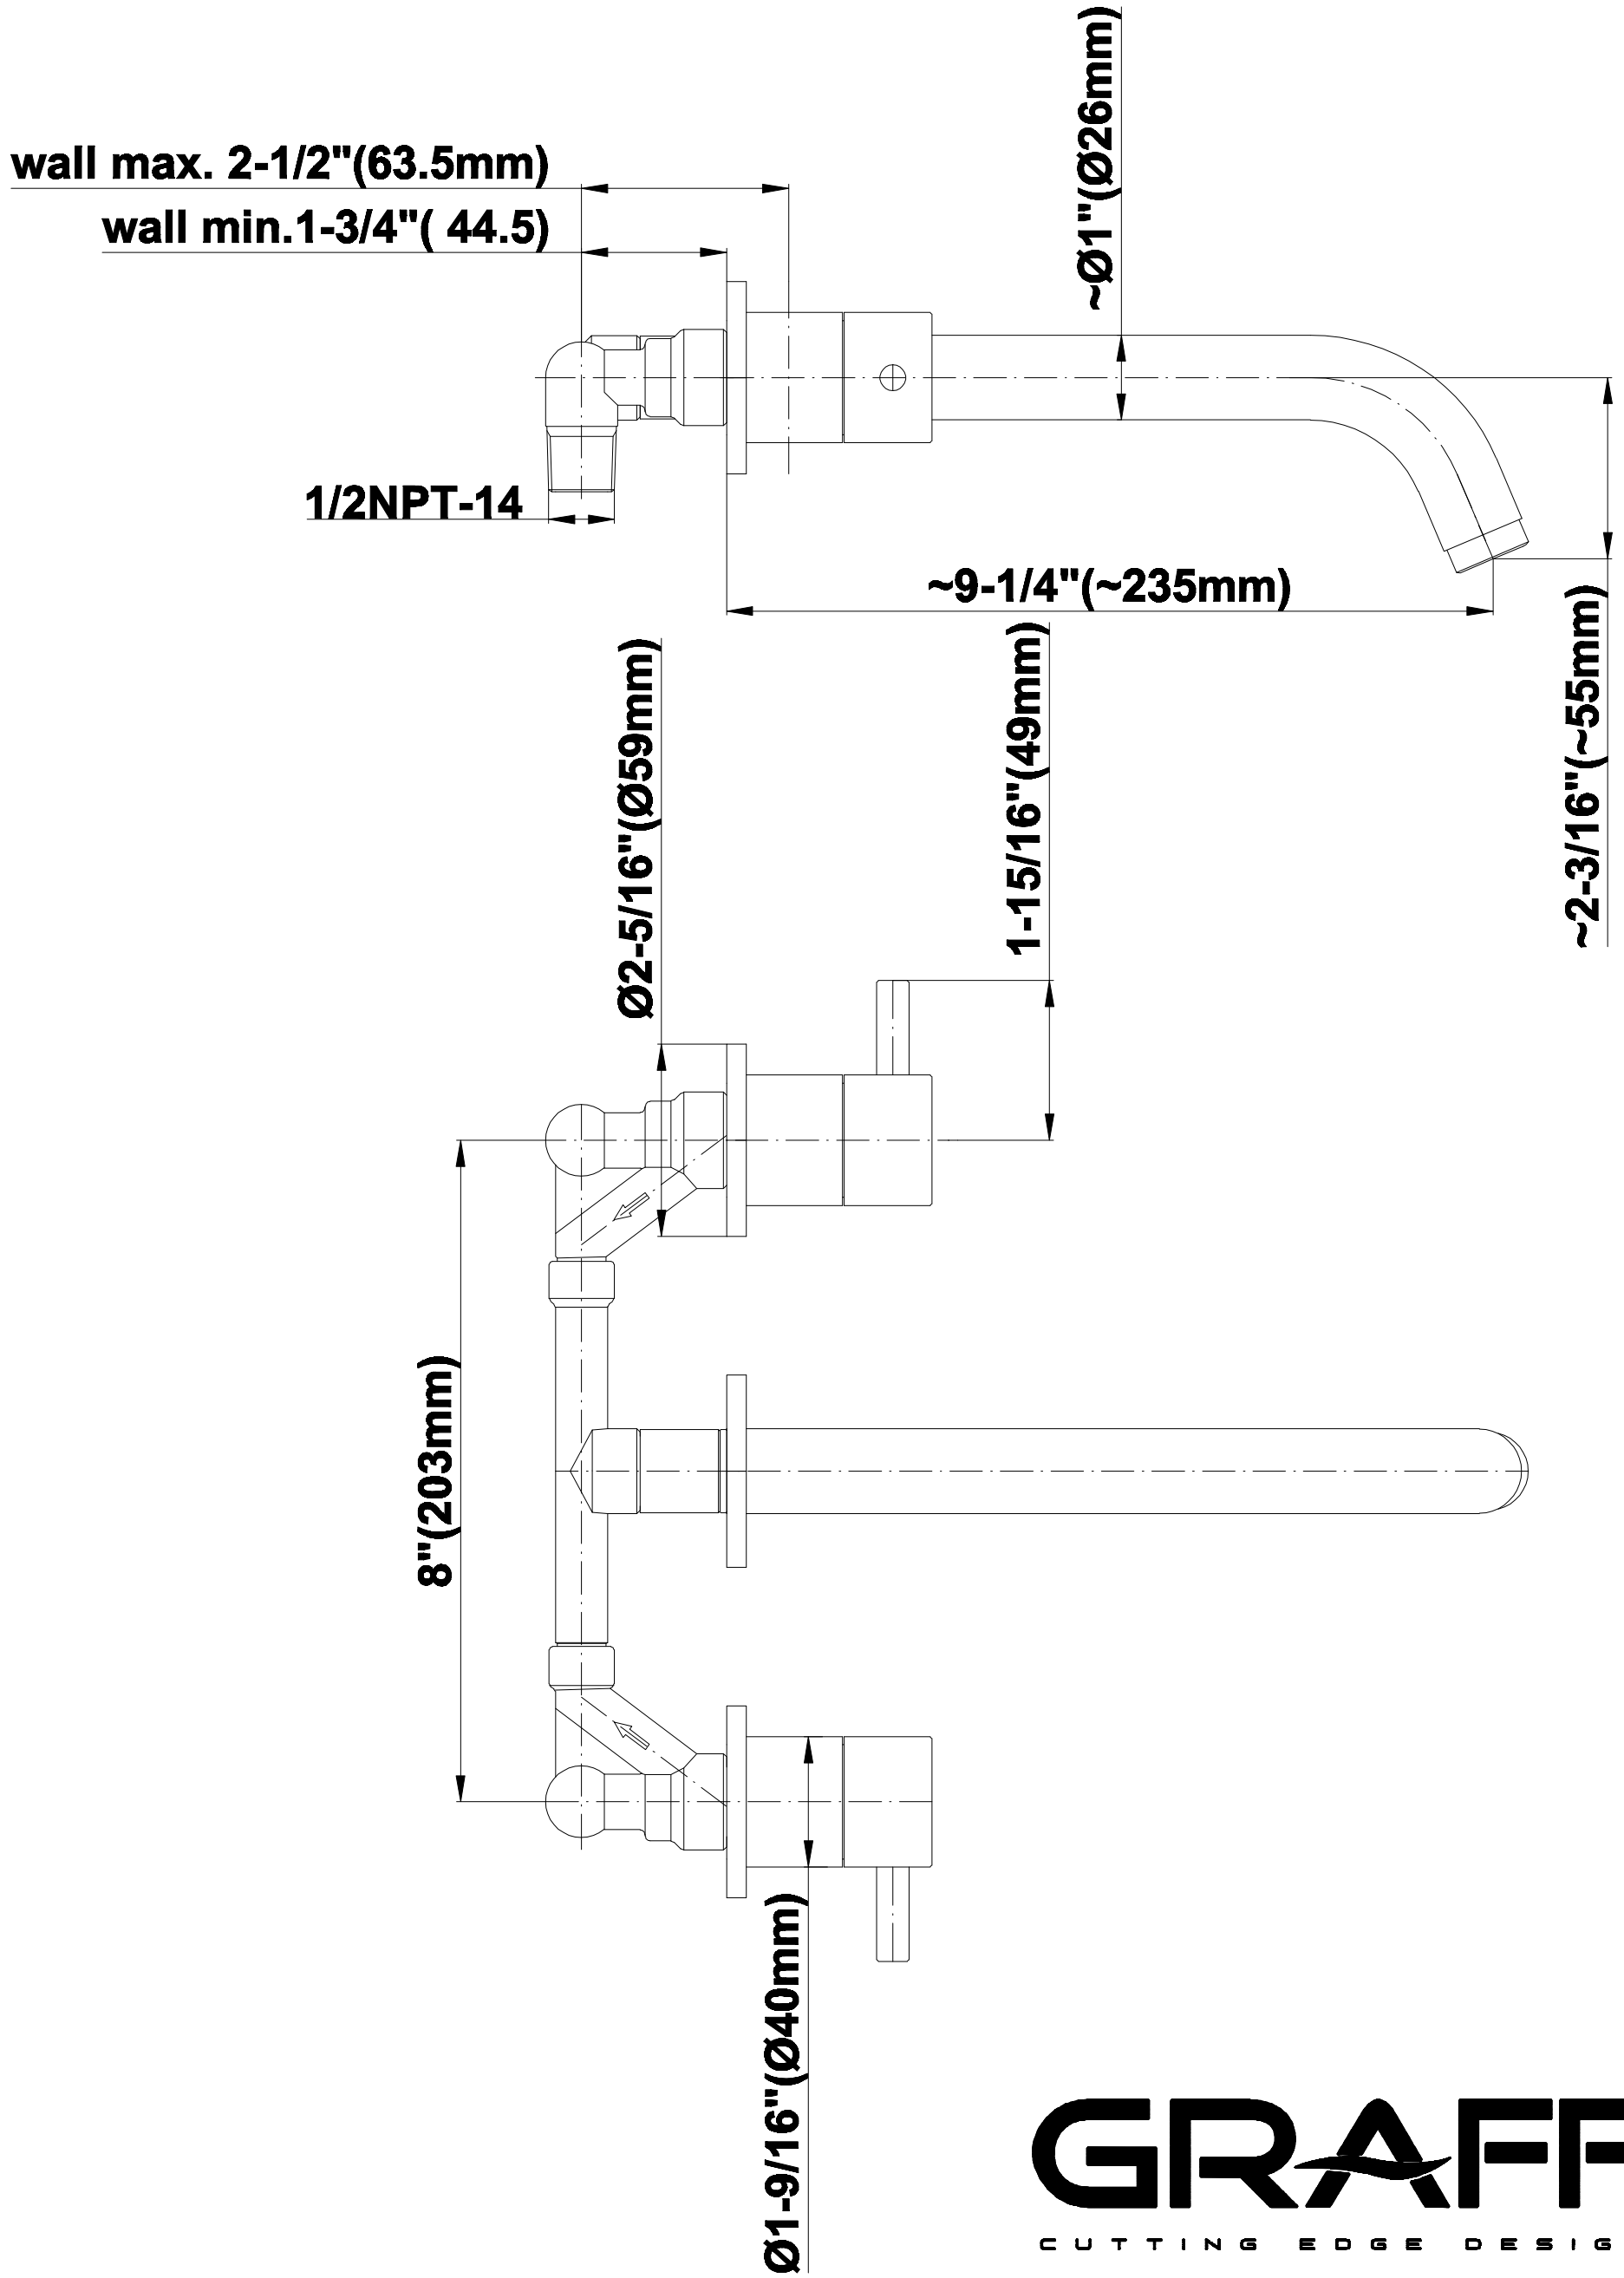

# GN-6130

## M.E. Series

# GN-6130

- Pressure 80PSI (5,5bar)
- Pressure 60PSI (4,15bar)
- Pressure 40PSI (2,75bar)
- Pressure 20PSI (1,4bar)