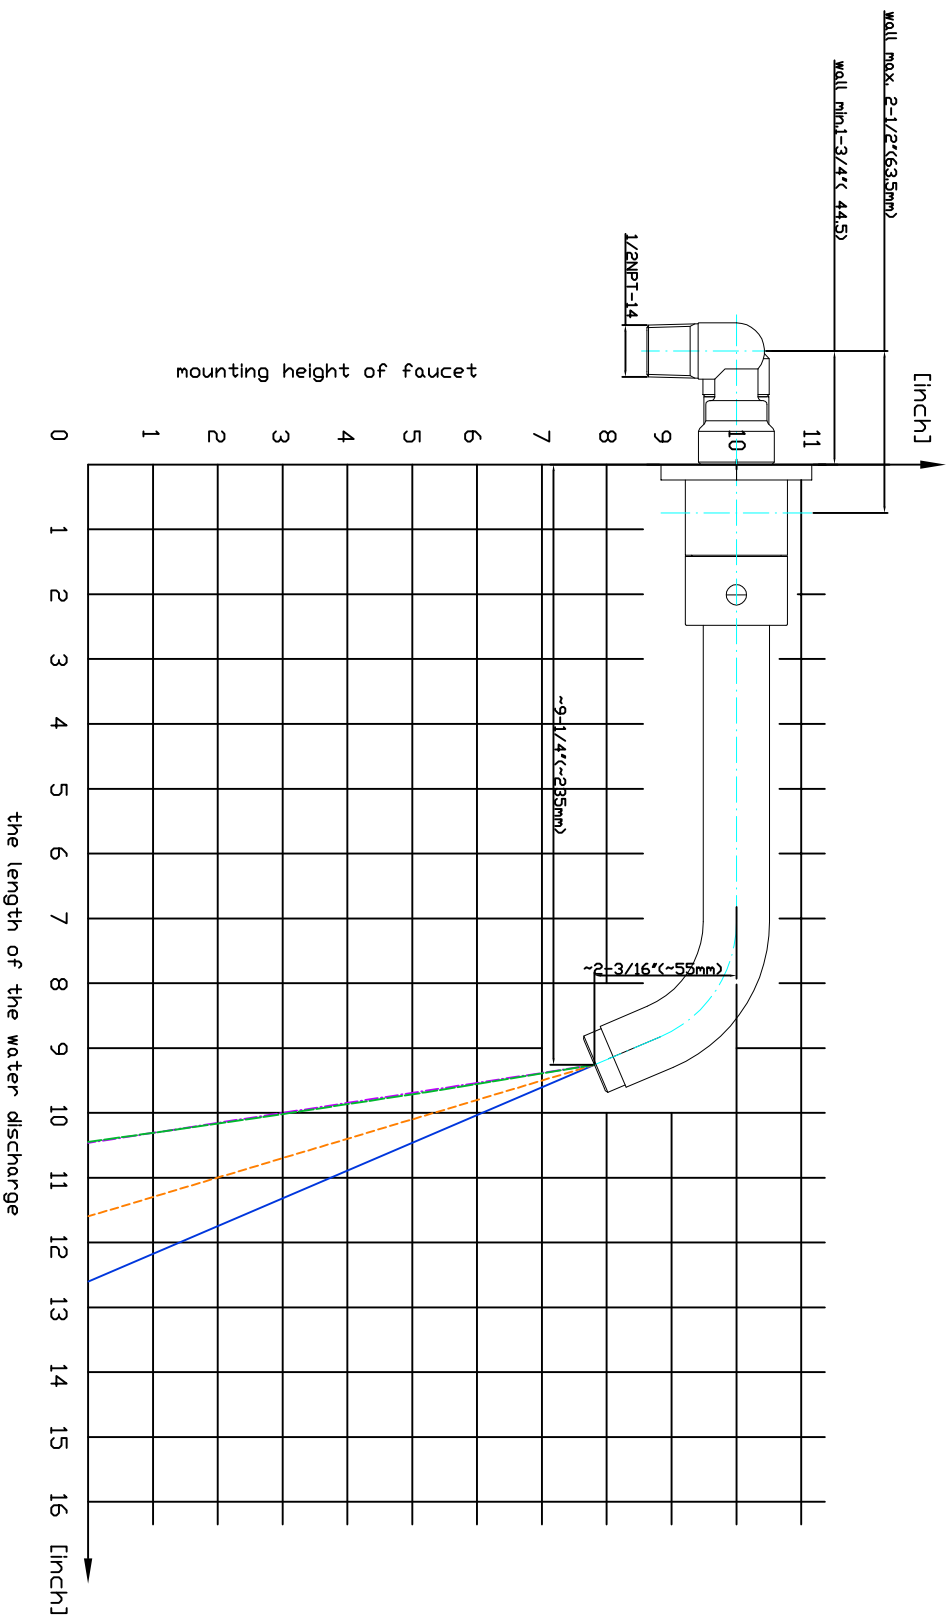

# GN-6130

## M.E. Series

# GN-6130

- Pressure 80PSI (5,5bar)
- Pressure 60PSI (4,15bar)
- Pressure 40PSI (2,75bar)
- Pressure 20PSI (1,4bar)