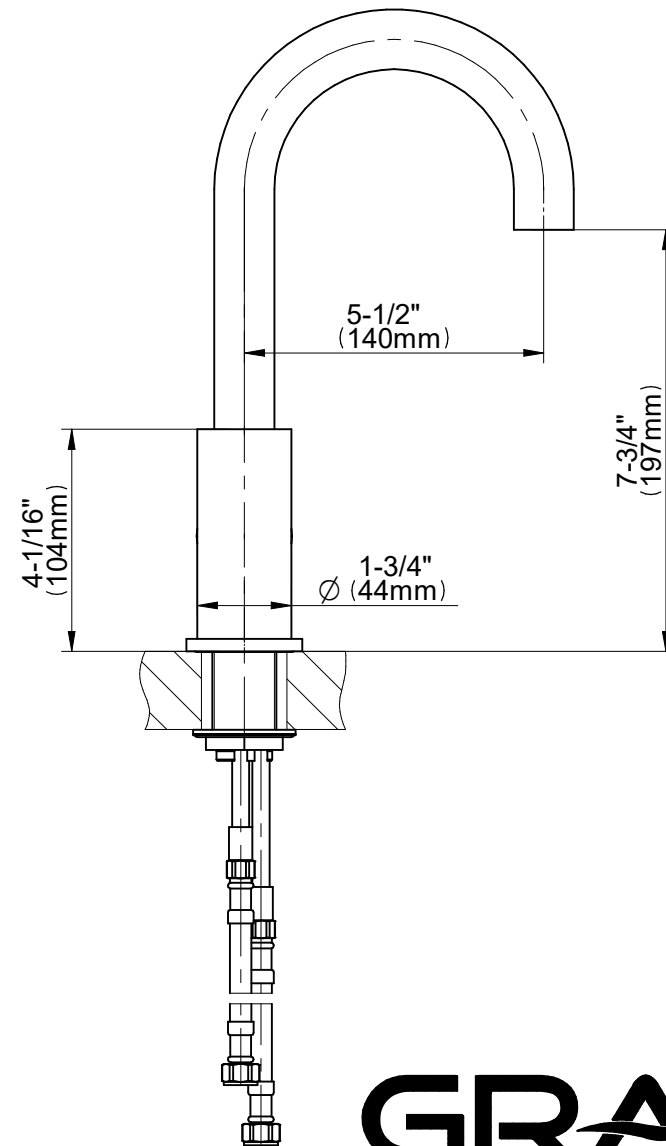

G-5230-LM3

M.E. Series

GRAFF®
Art of Bath