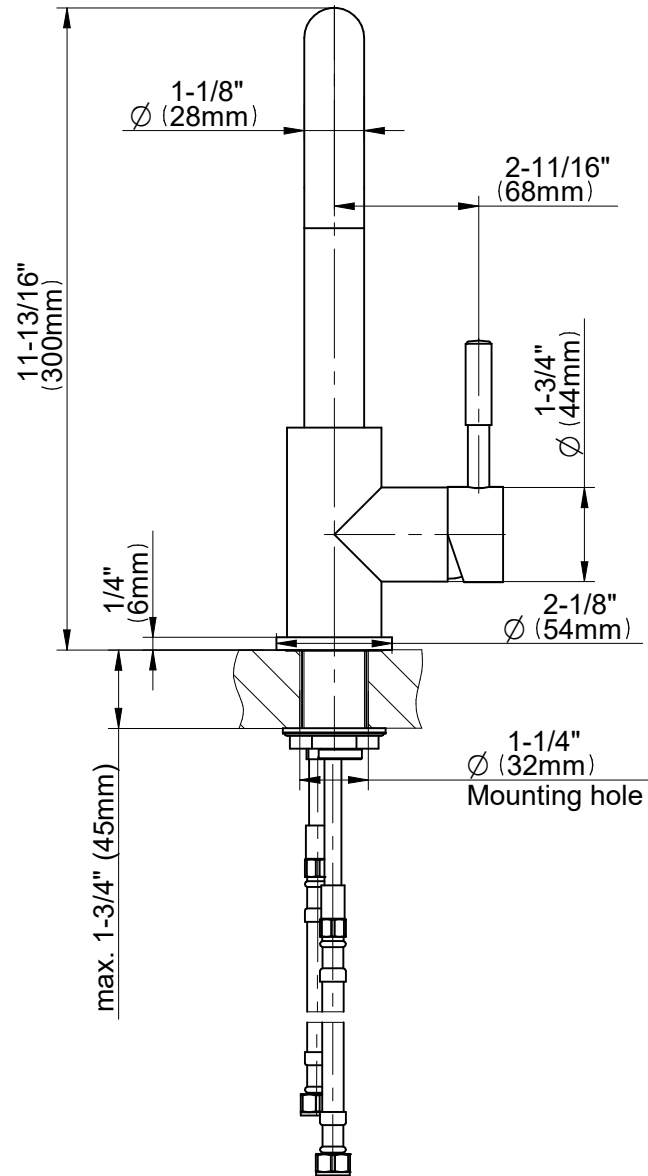

G-5230-LM3

M.E. Series

GRAFF®
Art of Bath