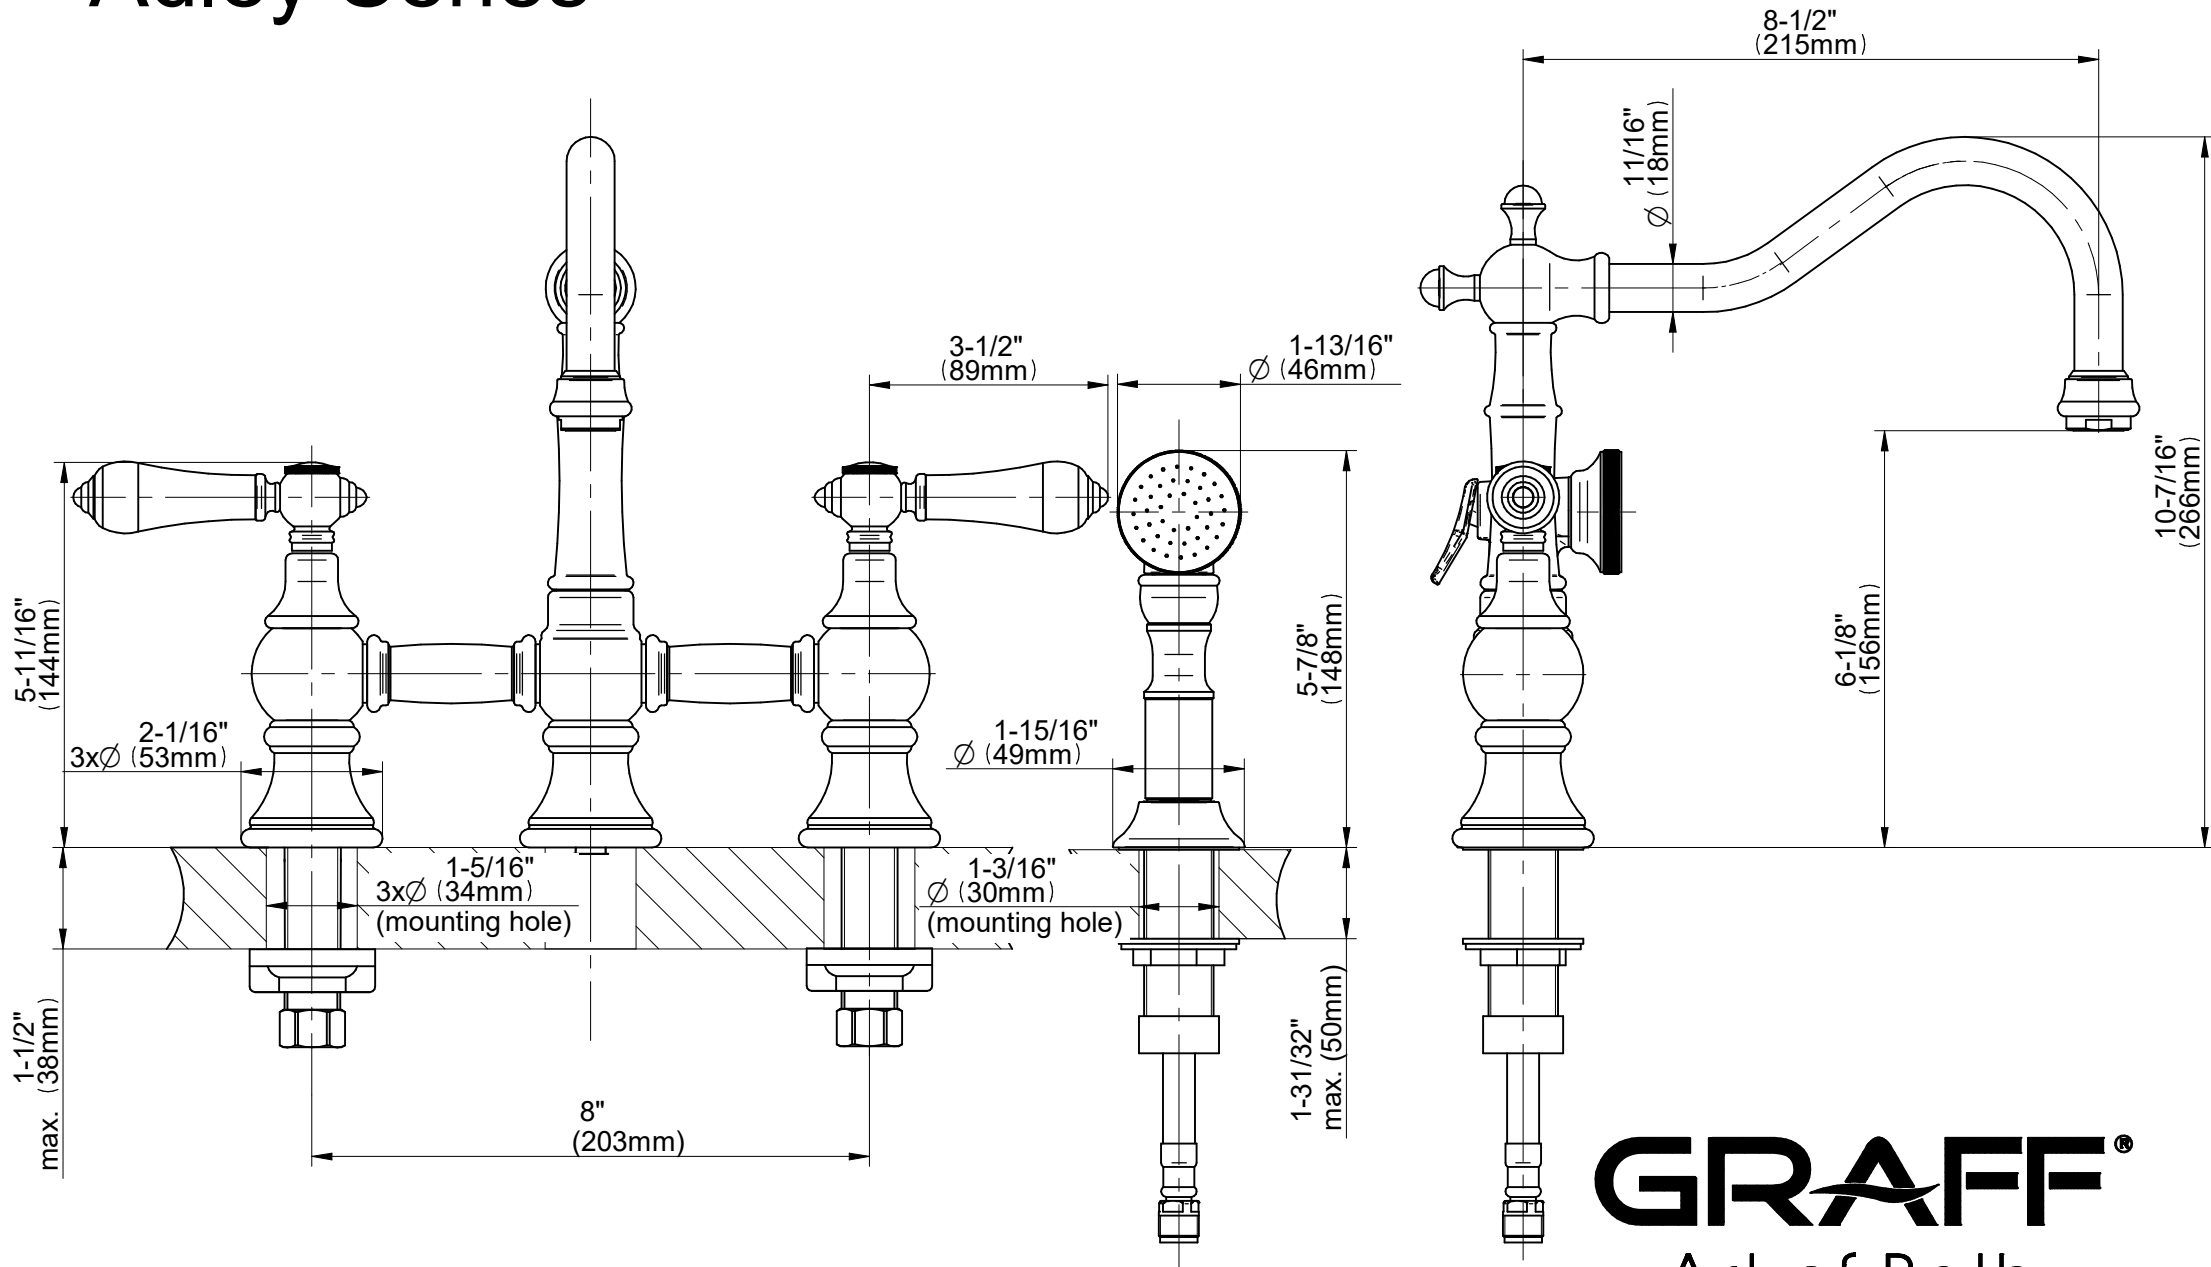

G-4846-LM34

Adley Series

GRAFF[®]
Art of Bath