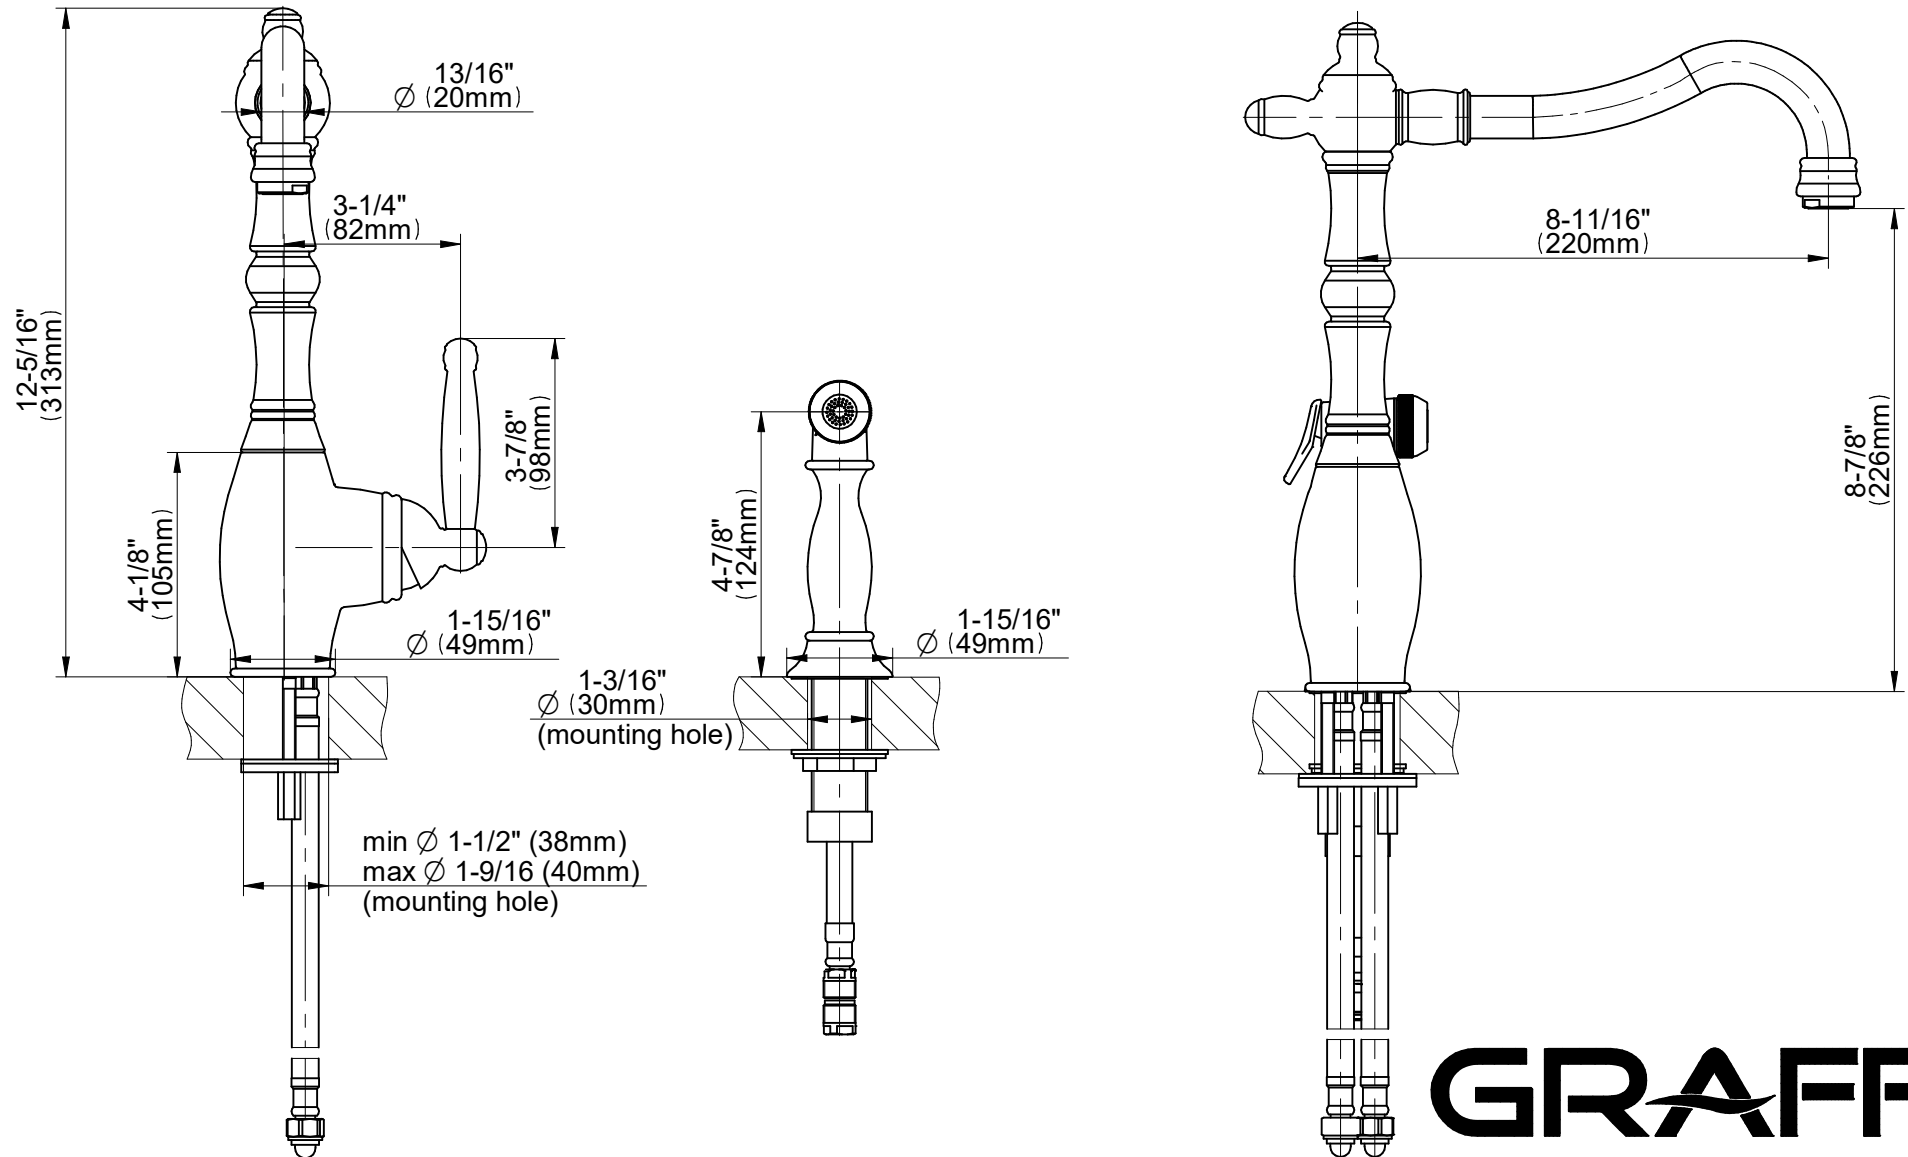

G-4815

Corsica Series

GRAFF[®]
Art of Bath