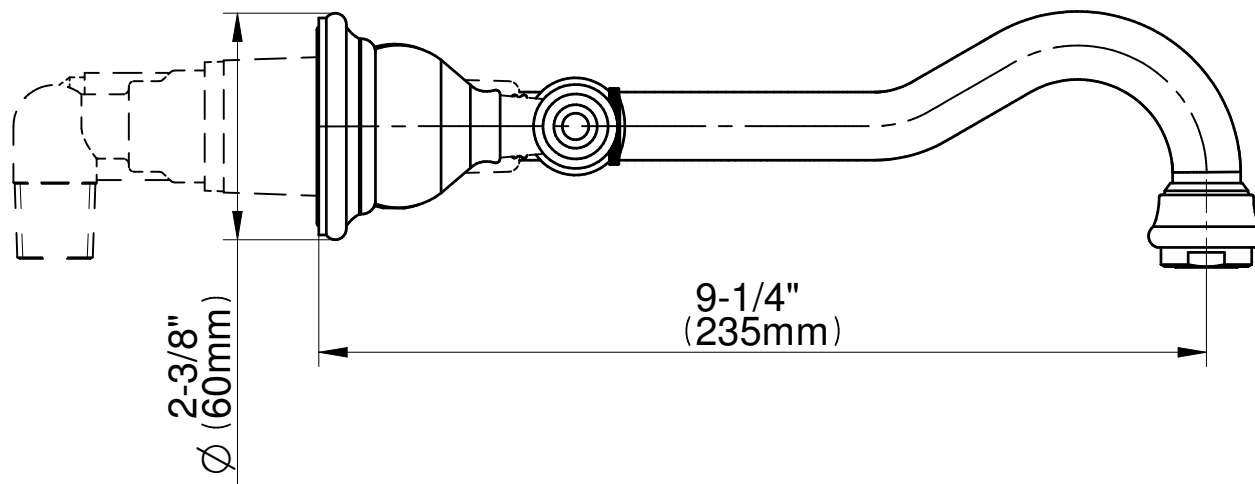

# G-2531-LM15-T

## Adley Series

wall max.  $2\text{-}3/4"$  (70 mm)  
wall min.  $1\text{-}3/4"$  (44,5 mm)