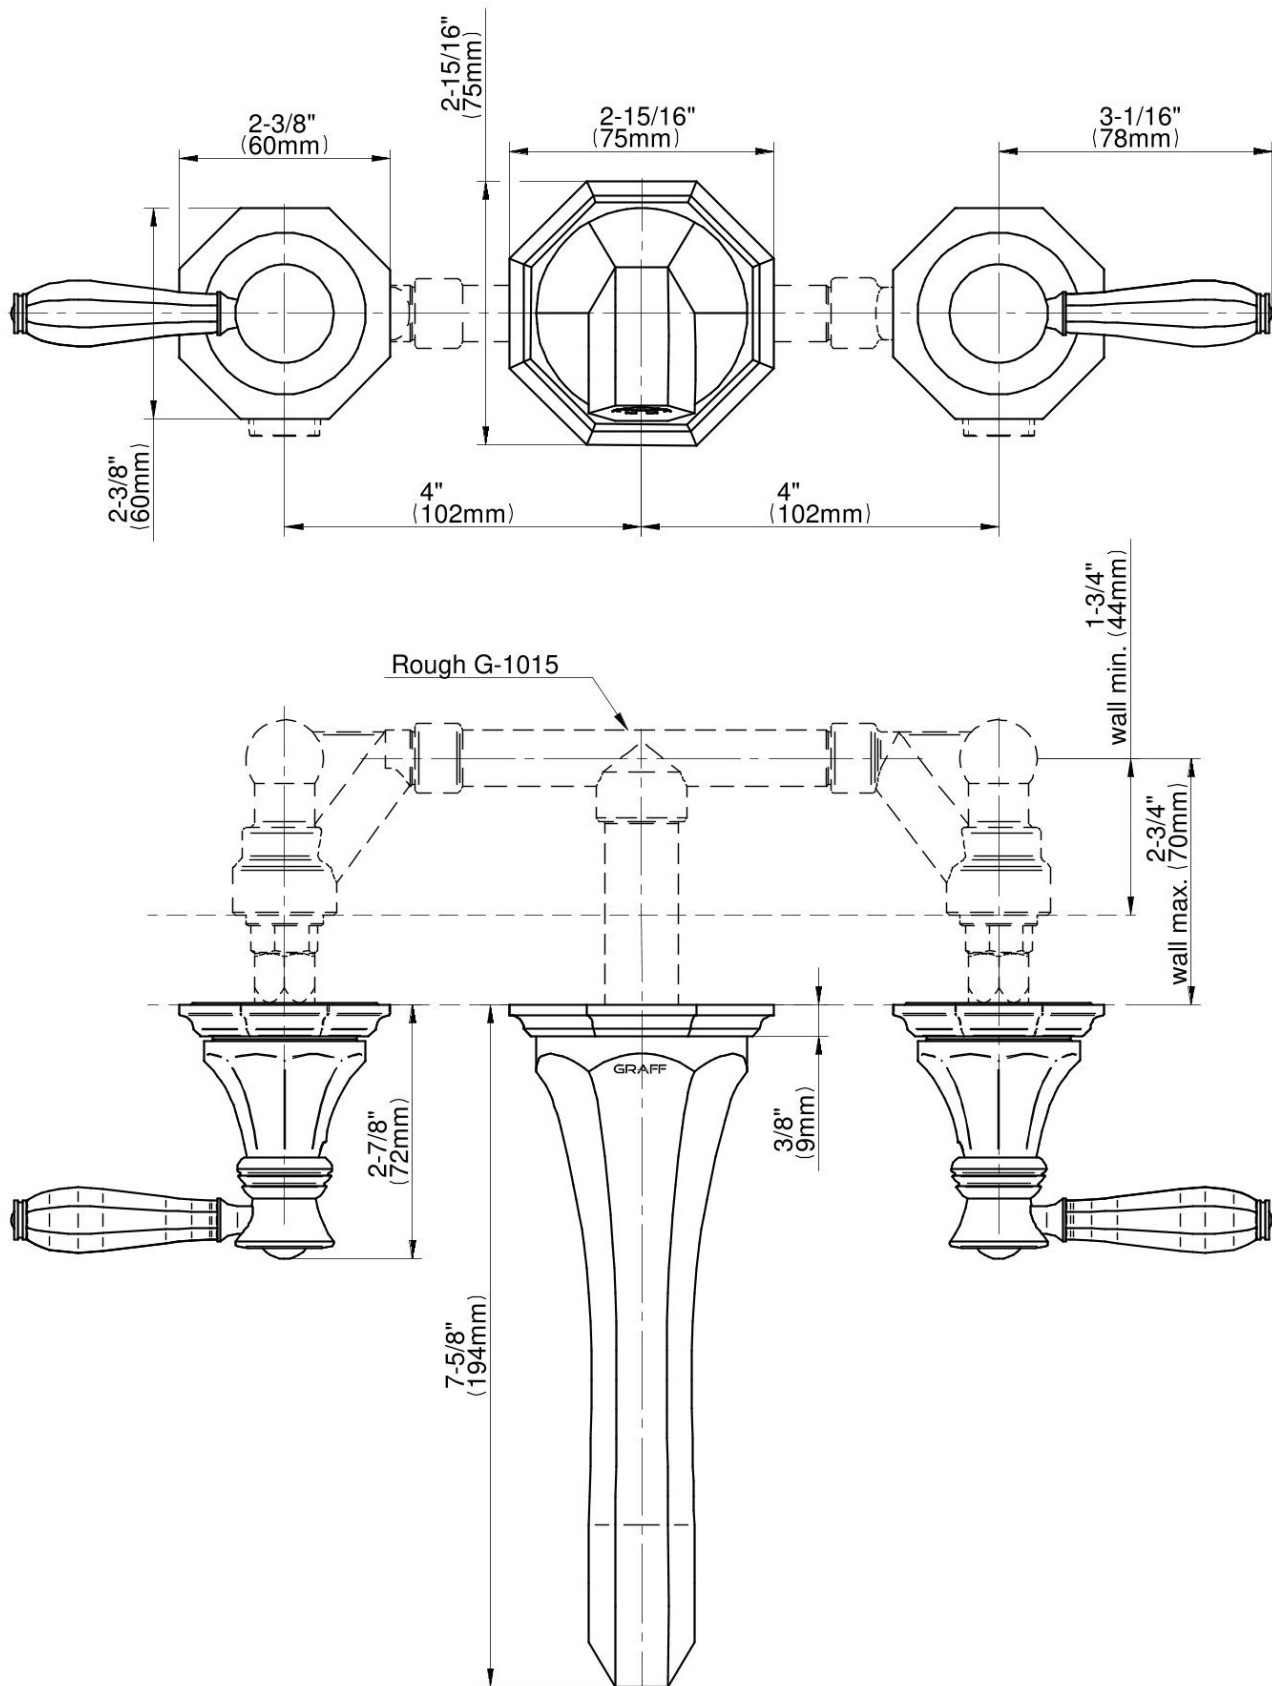

G-1930-LM63L

TOPAZ Series

GRAFF[®]
Art of Bath