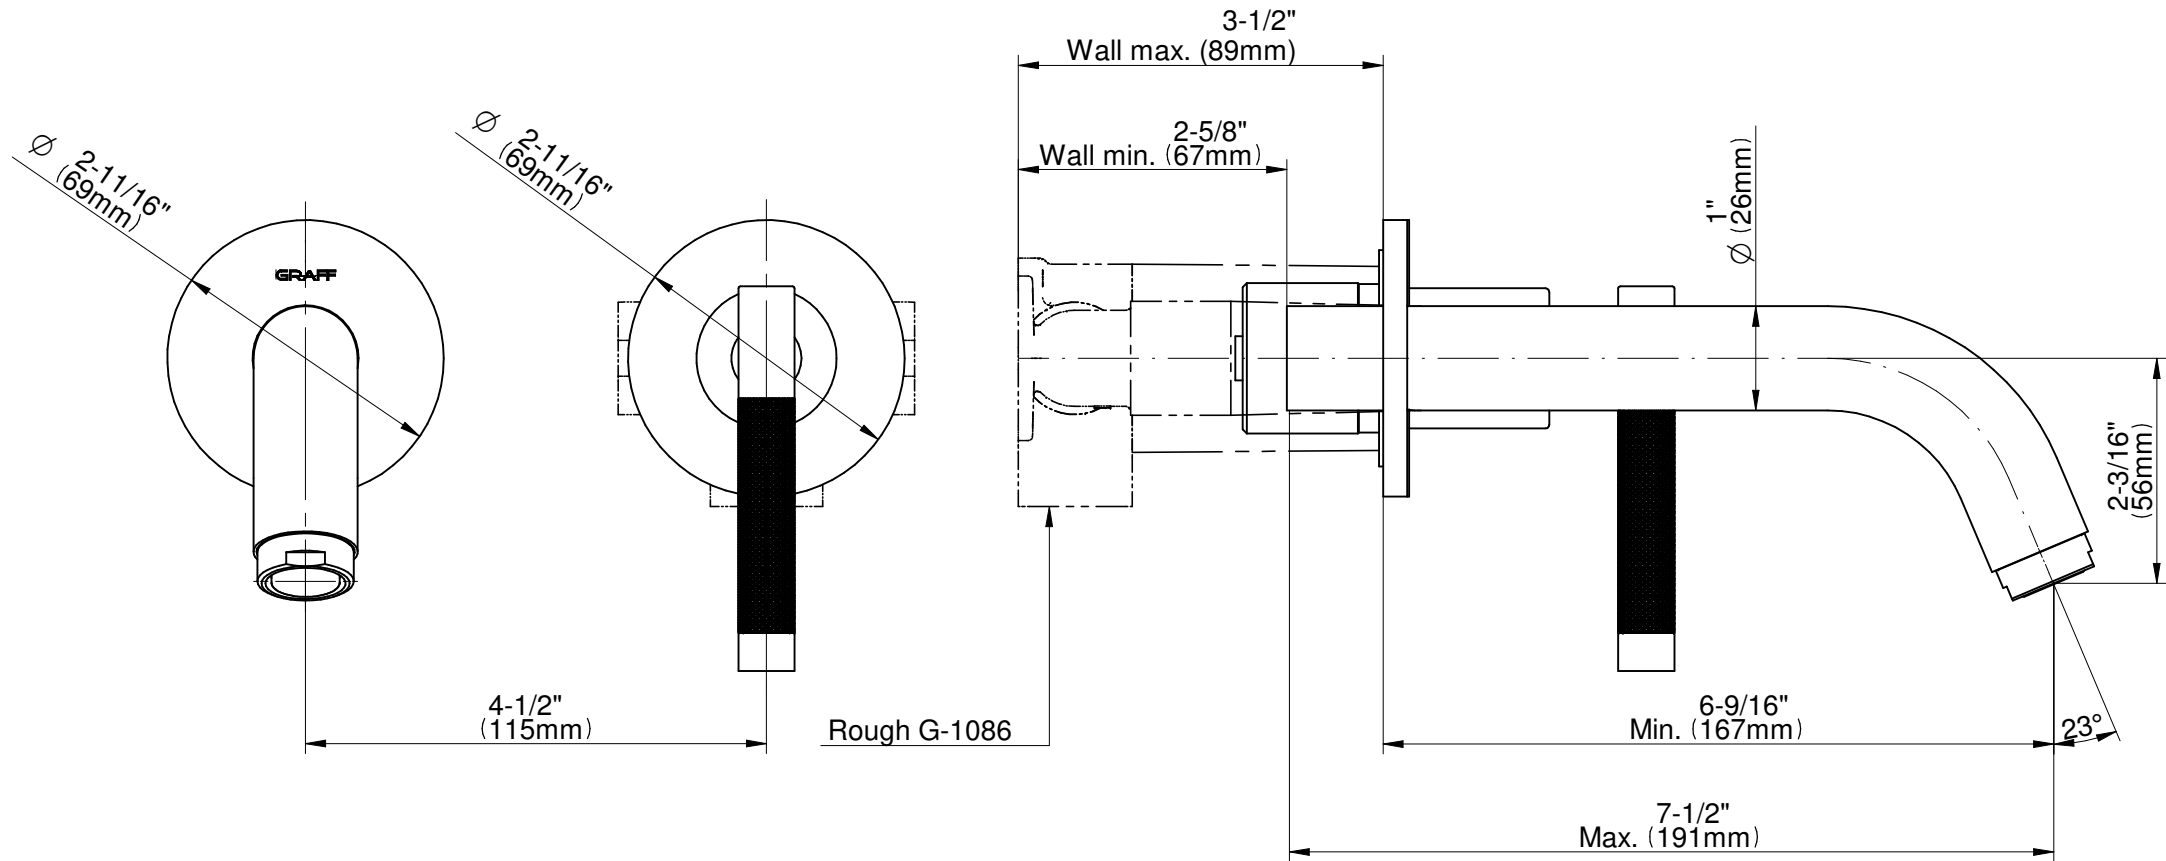

GN-11435-LM57B-T

Harley Series

GRAFF[®]
Art of Bath