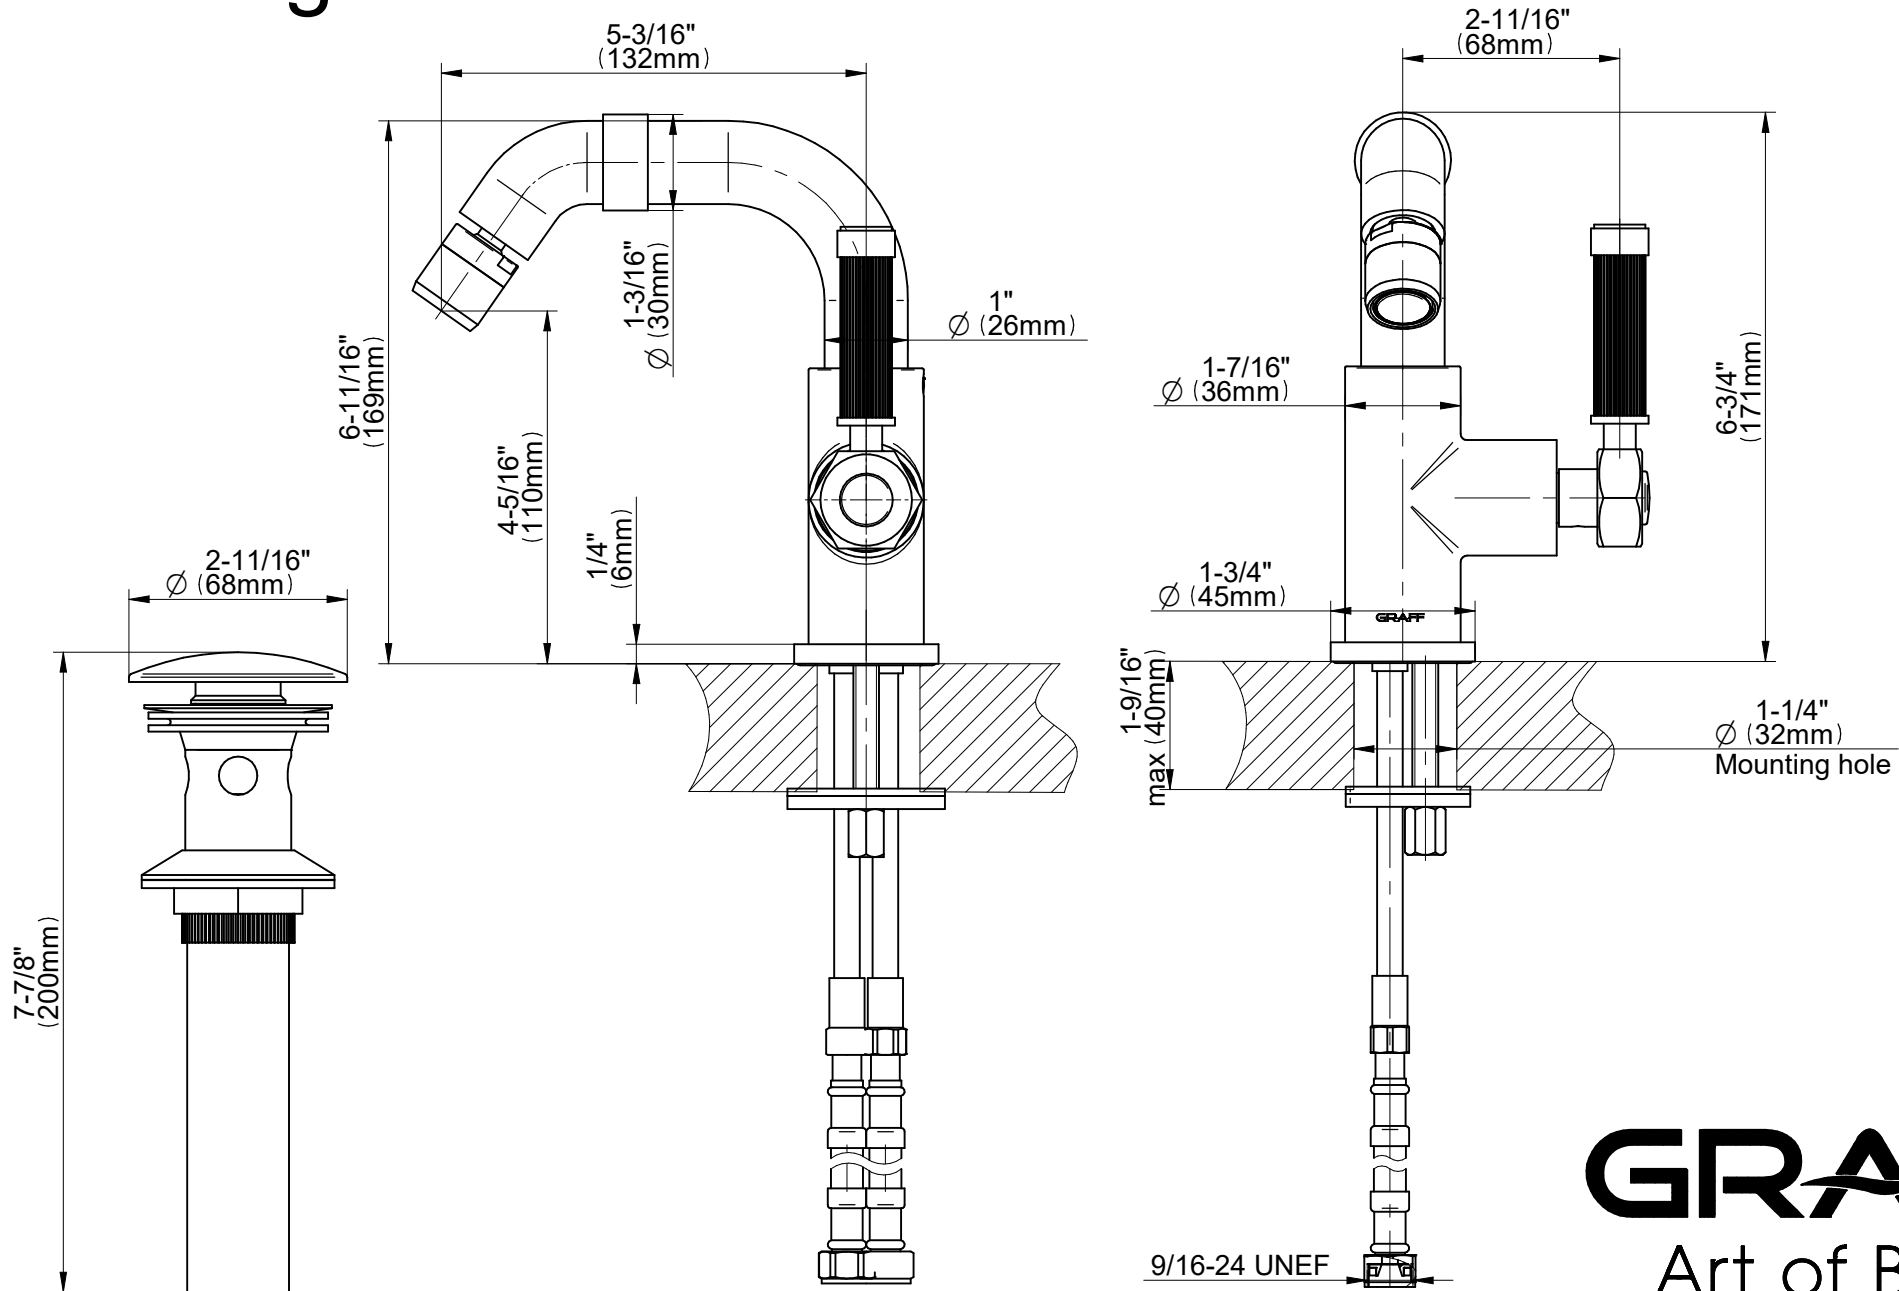

G-11360-LM56

Vintage Series

GRAFF[®]
Art of Bath