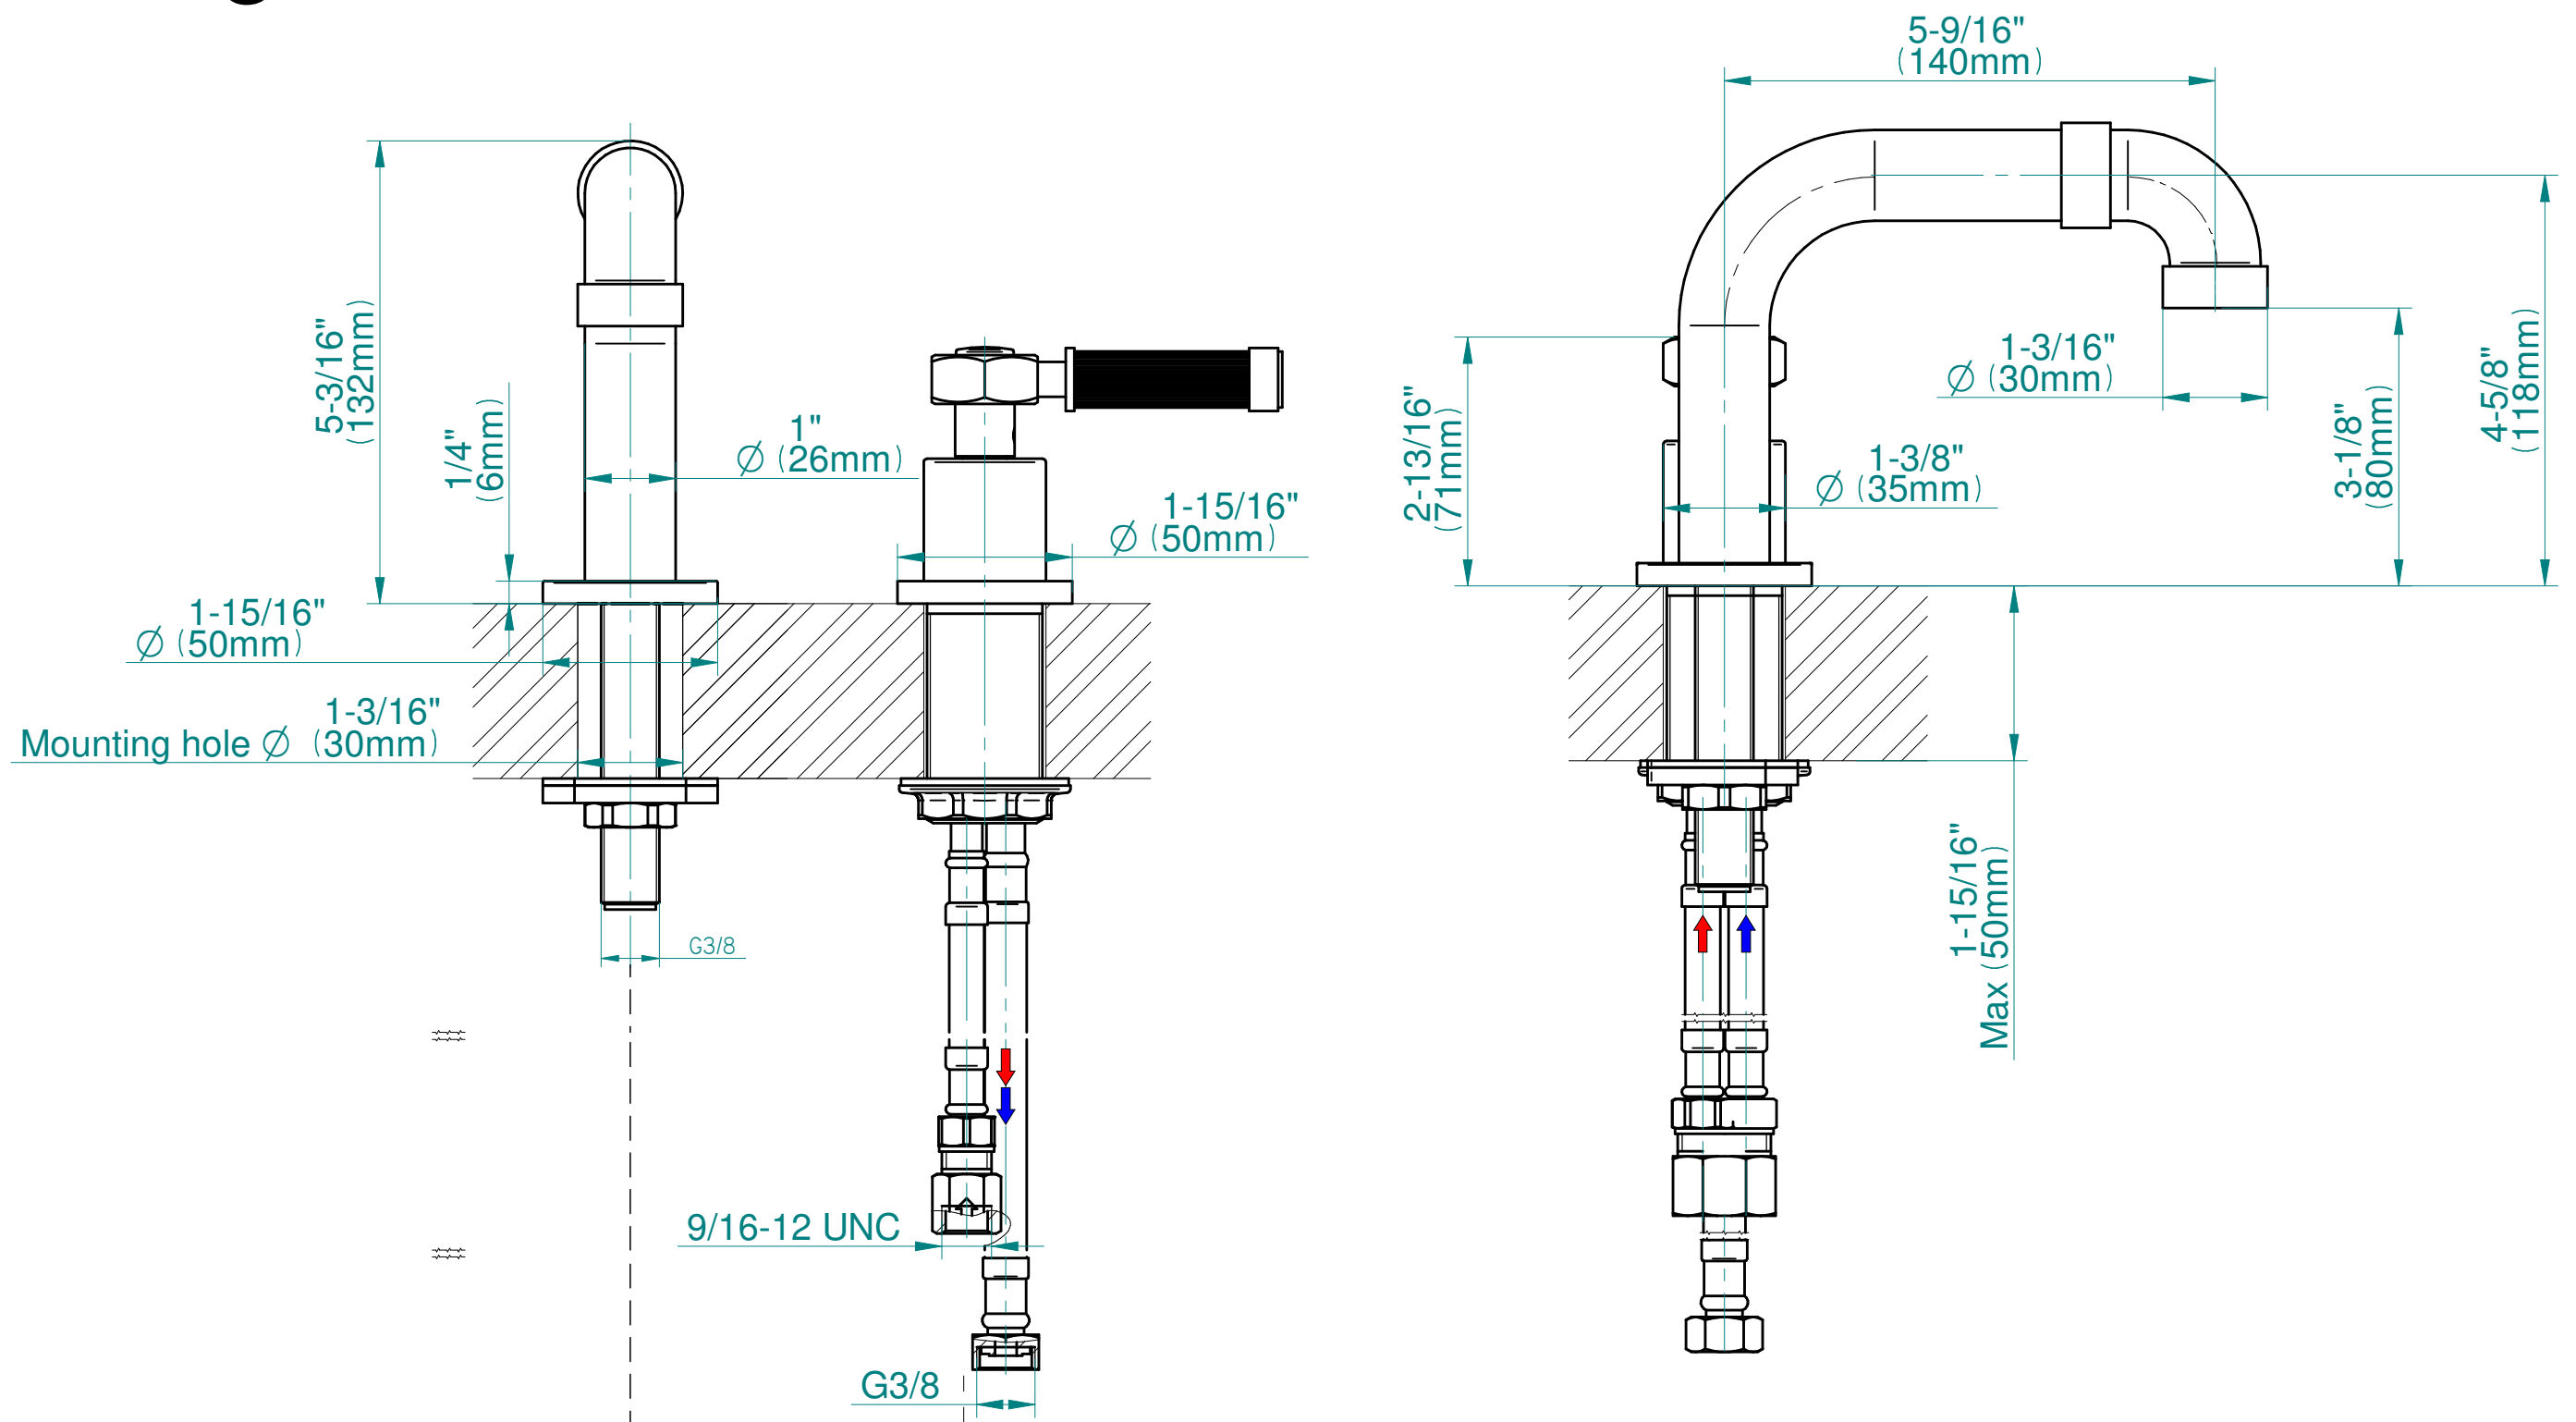

GN-11320-LM56B

Vintage Series

GRAFF[®]
CUTTING EDGE DESIGN