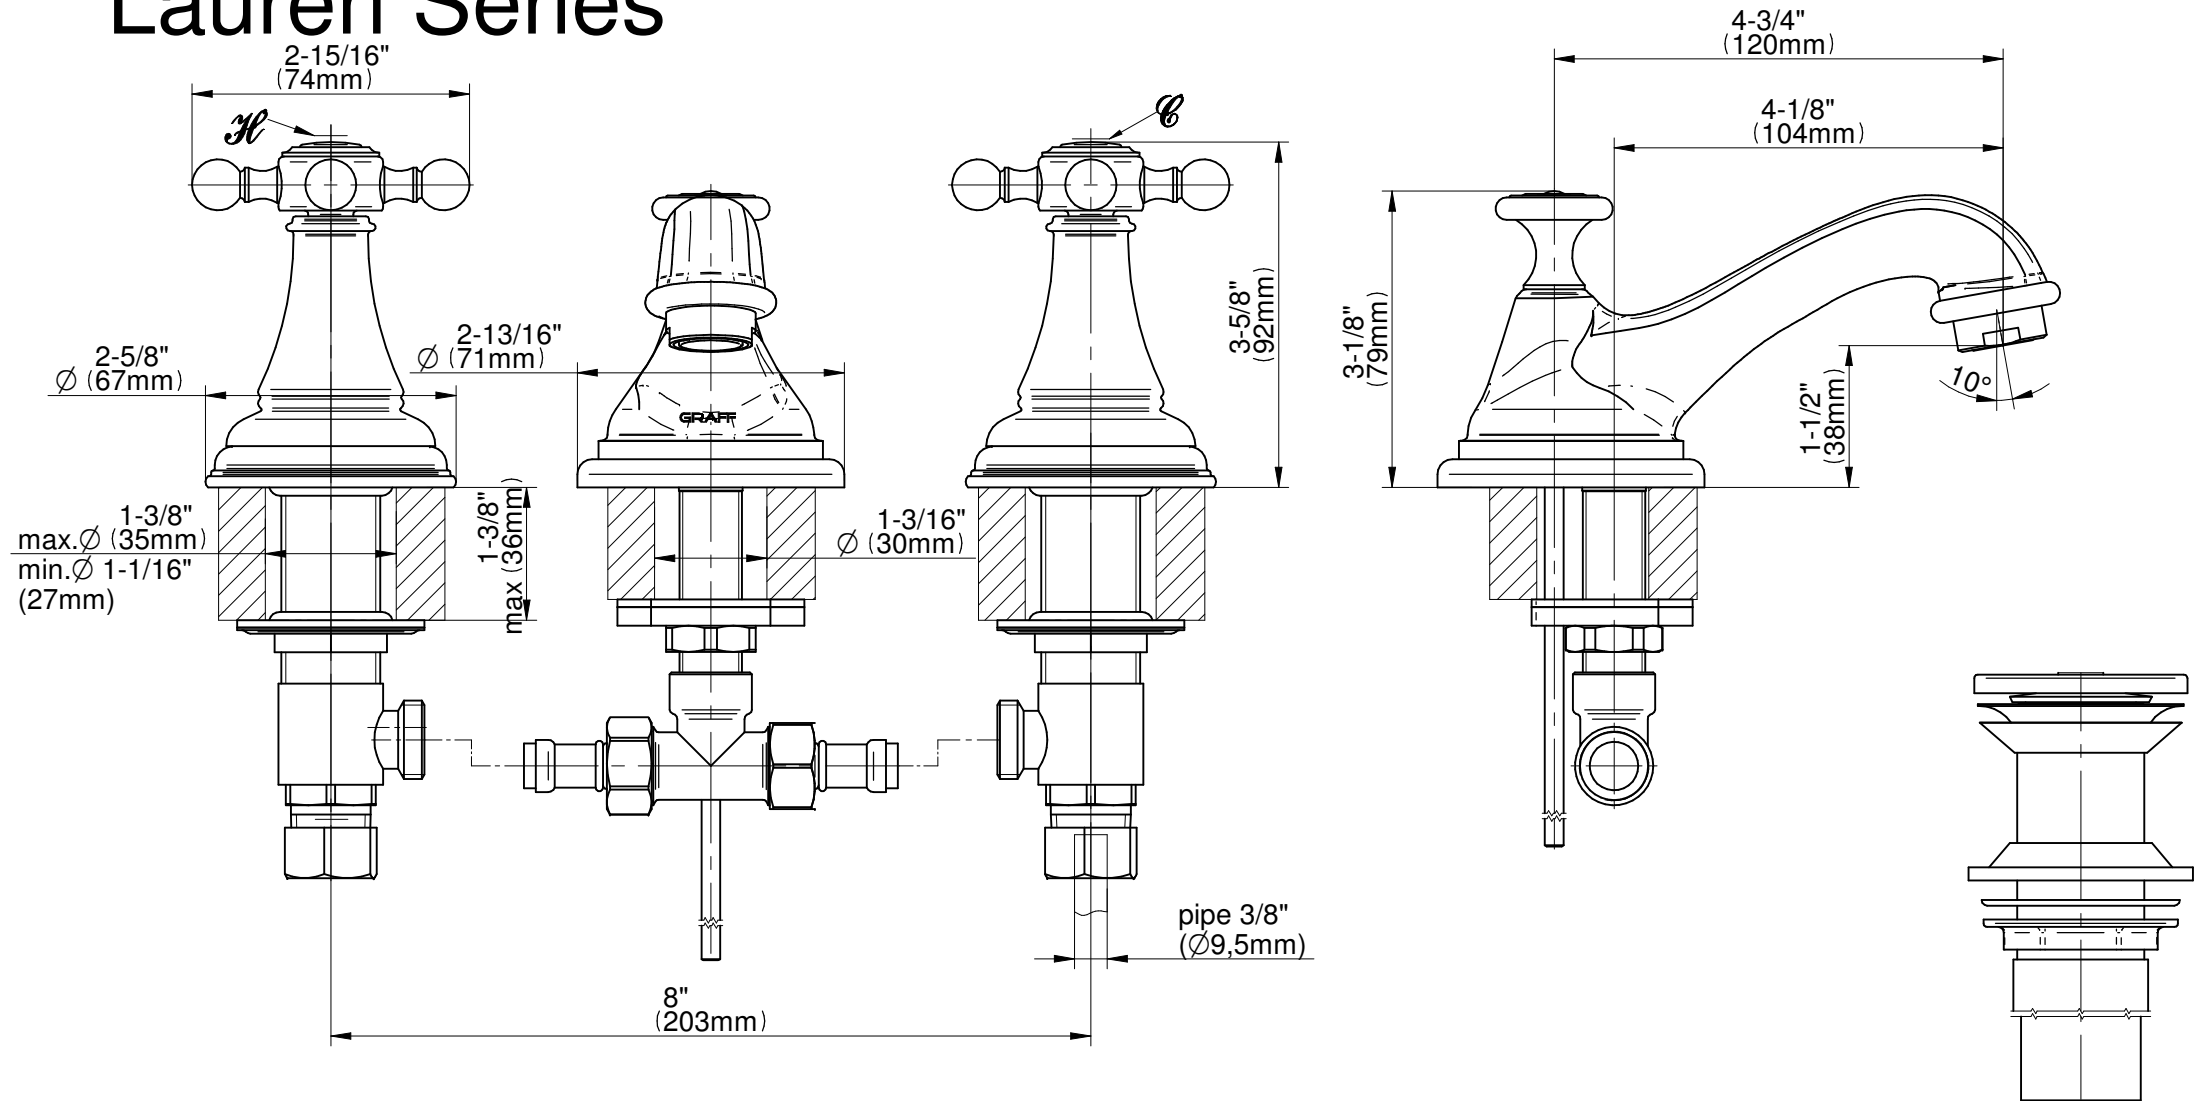

GN-2410-C21B

Lauren Series

GRAFF®
Art of Bath