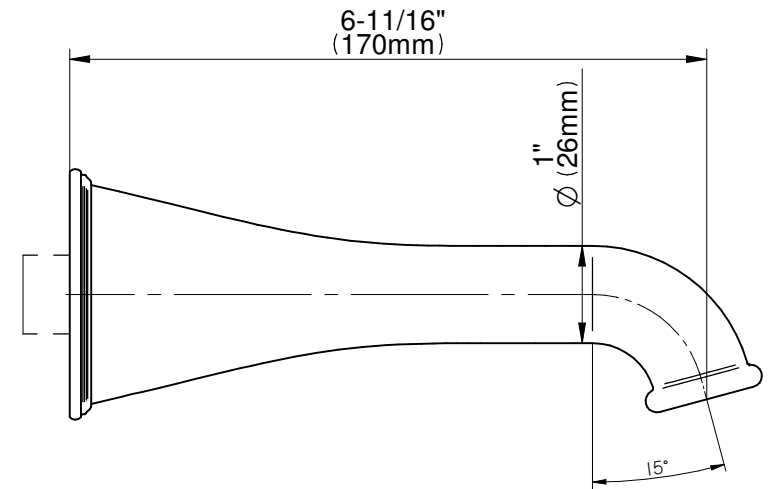

GN-2430-C21B-T

Lauren Series

GRAFF®
Art of Bath