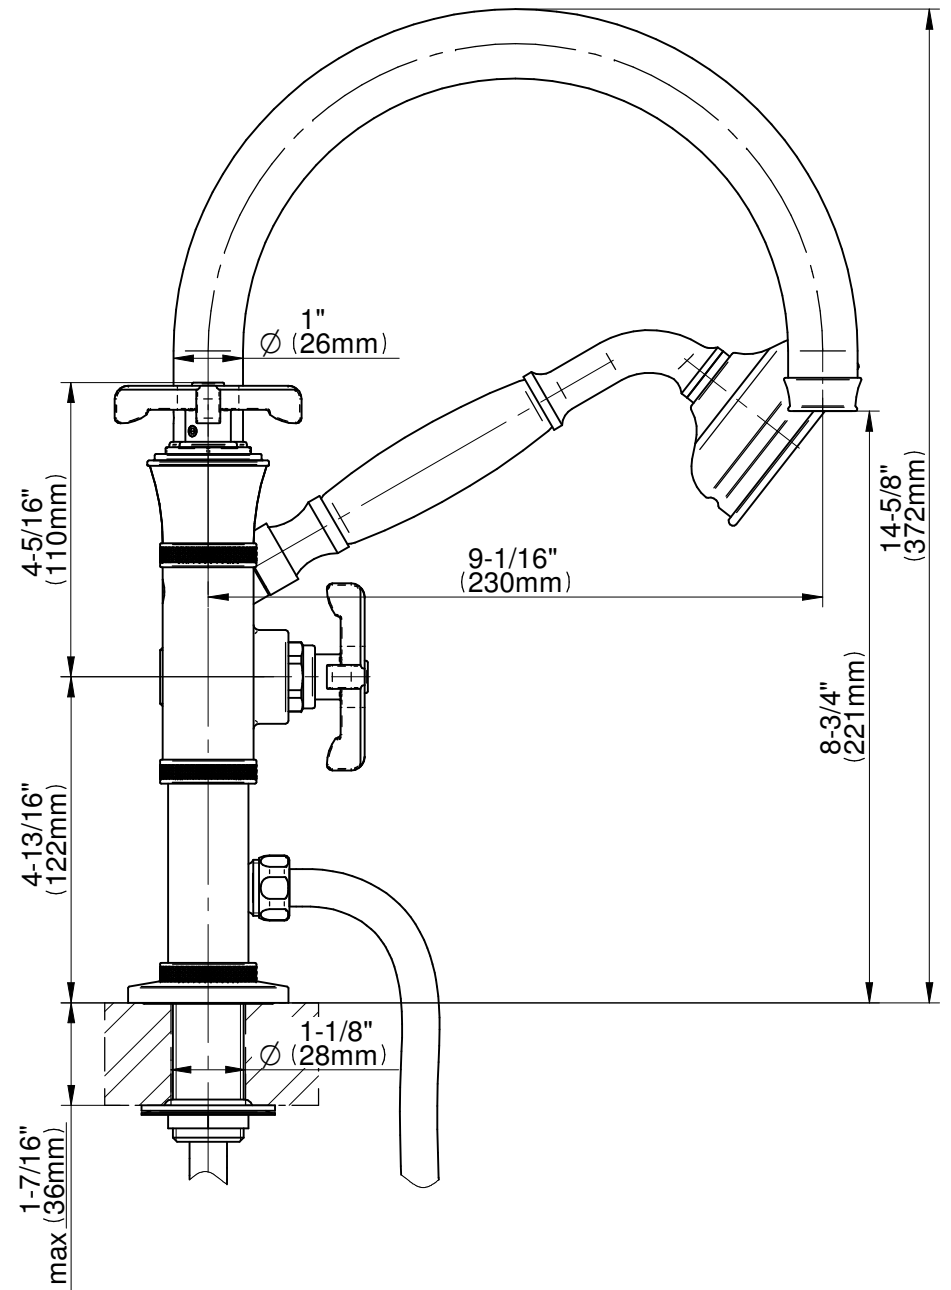

# G-11658-\*\*-C20B

## VIGNOLA Series

**GRAFF®**  
Art of Bath