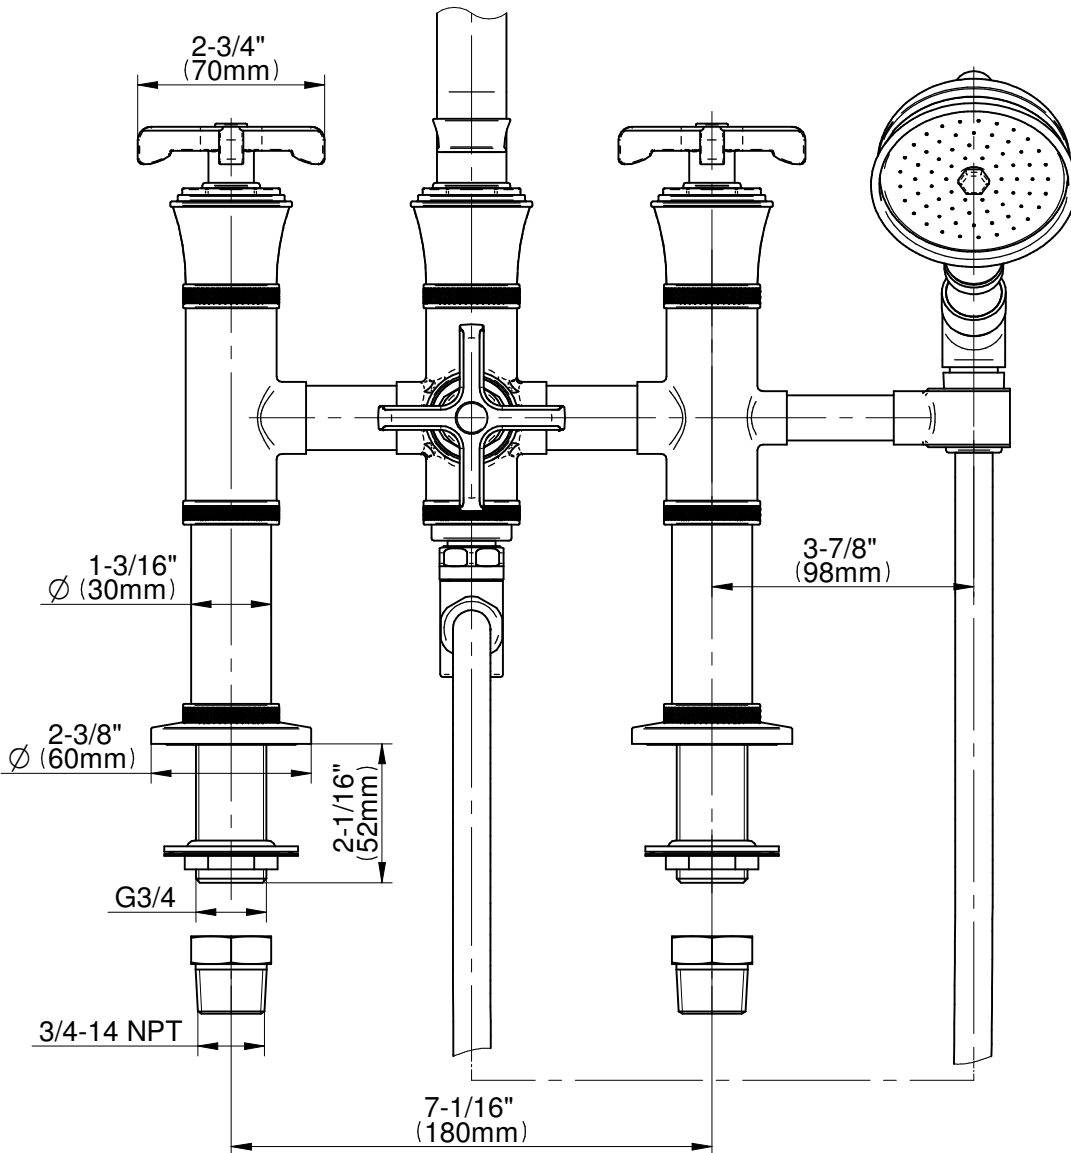

# G-11658-\*\*-C20B

## VIGNOLA Series

**GRAFF®**  
Art of Bath