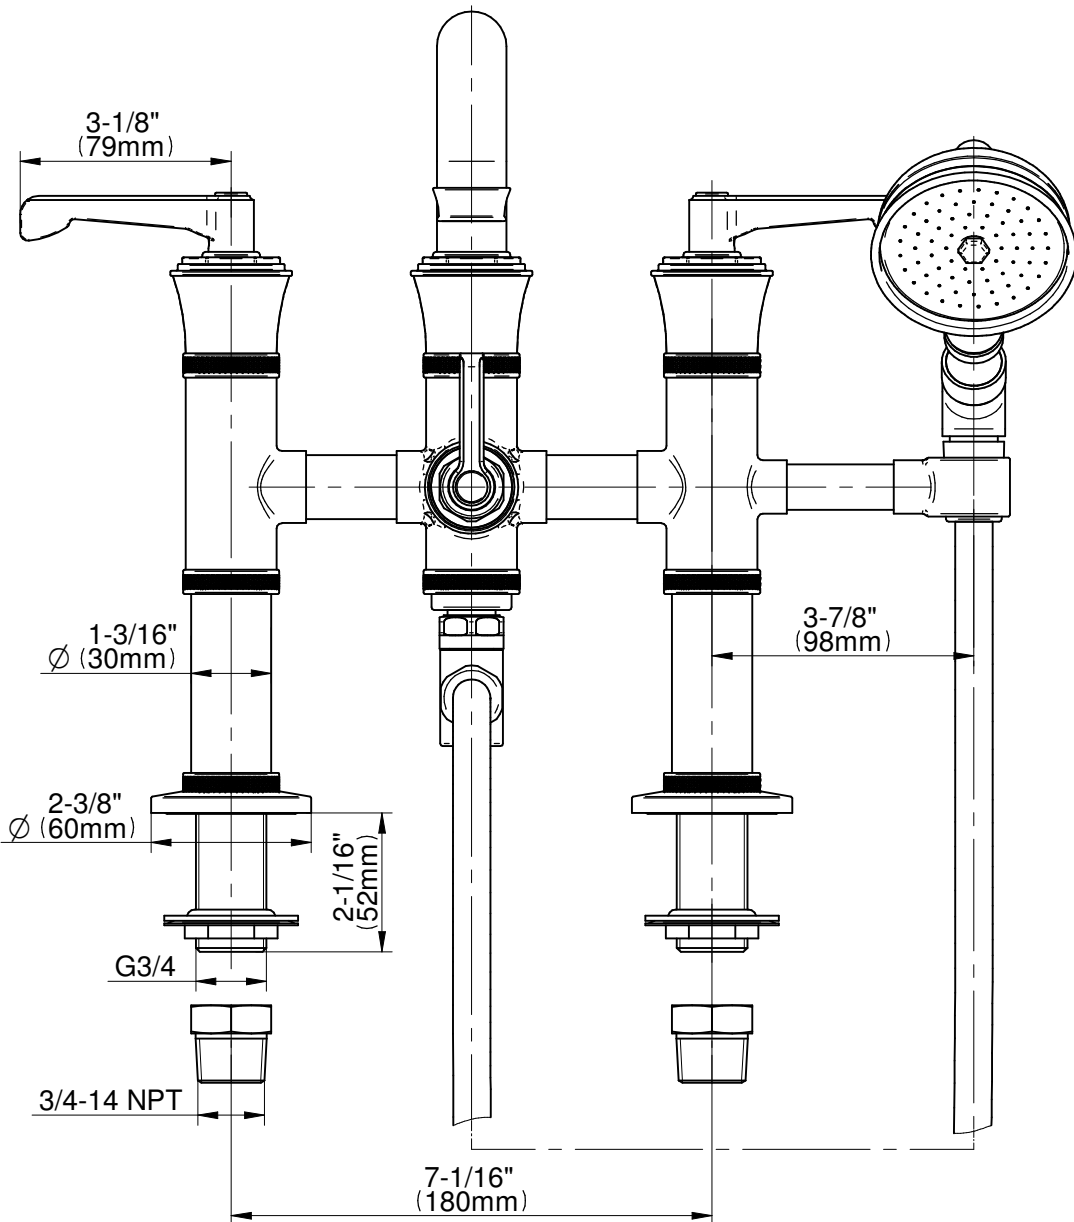

G-11659-**-LM60B

VIGNOLA Series

GRAFF®
Art of Bath