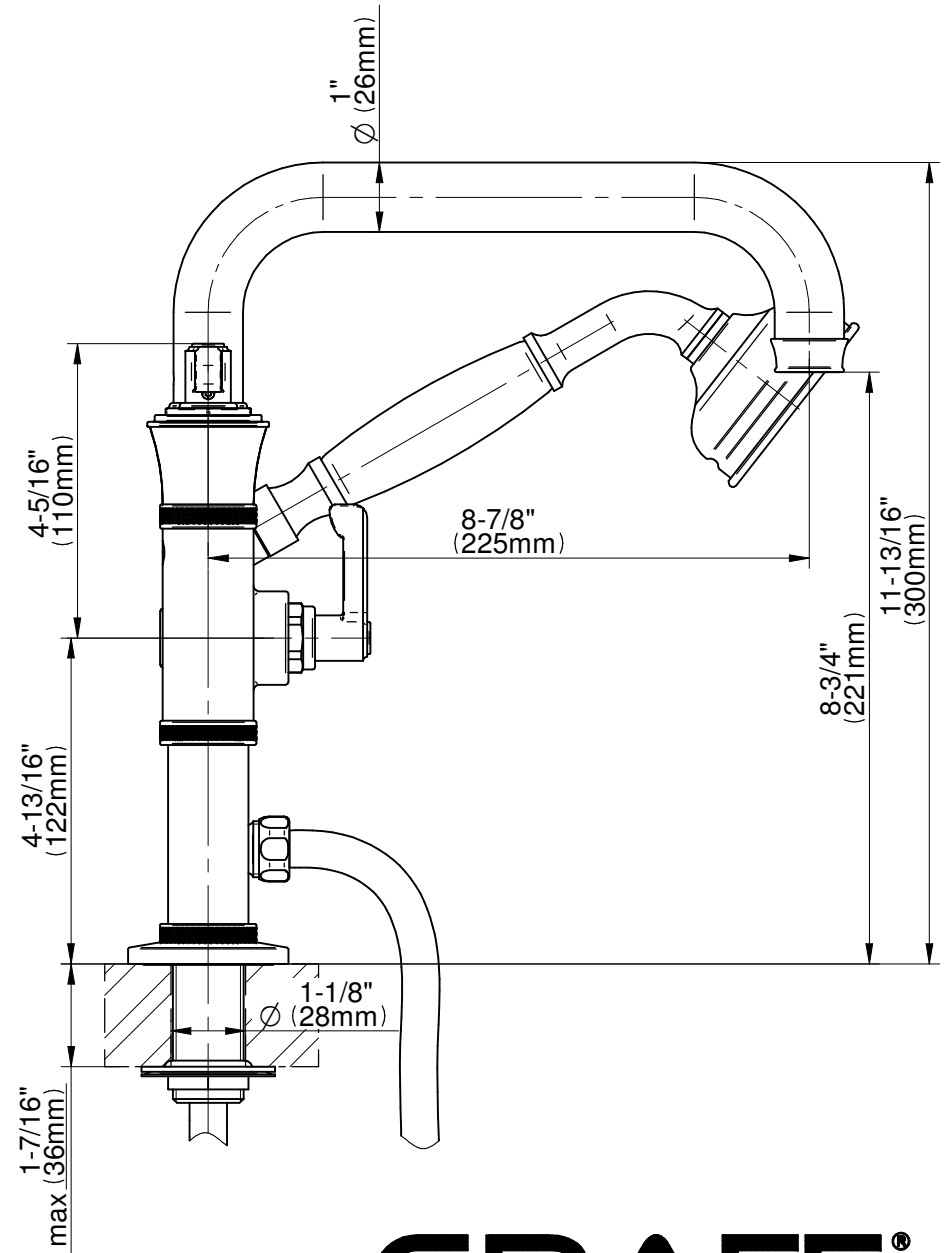

G-11659-**-LM60B

VIGNOLA Series

GRAFF®
Art of Bath