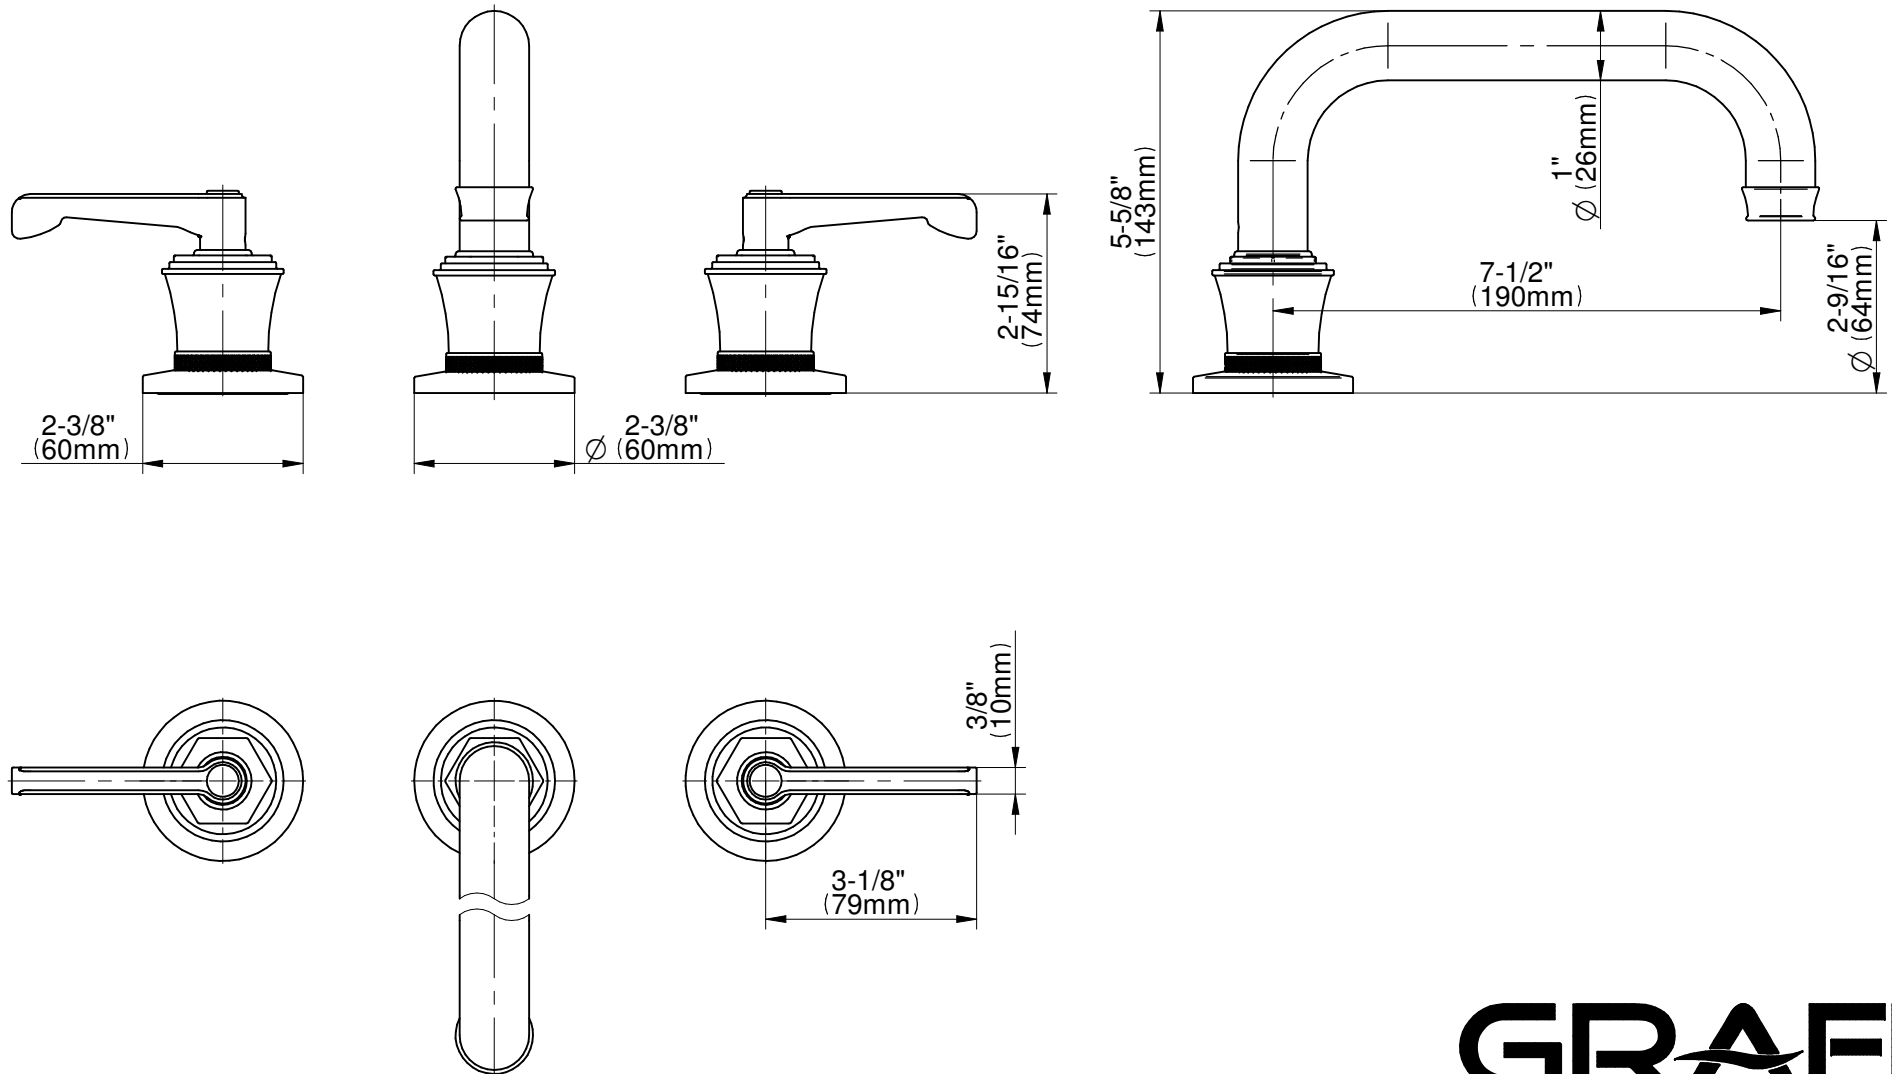

G-11650-...-LM60B-T

Vignola Series

GRAFF[®]
Art of Bath