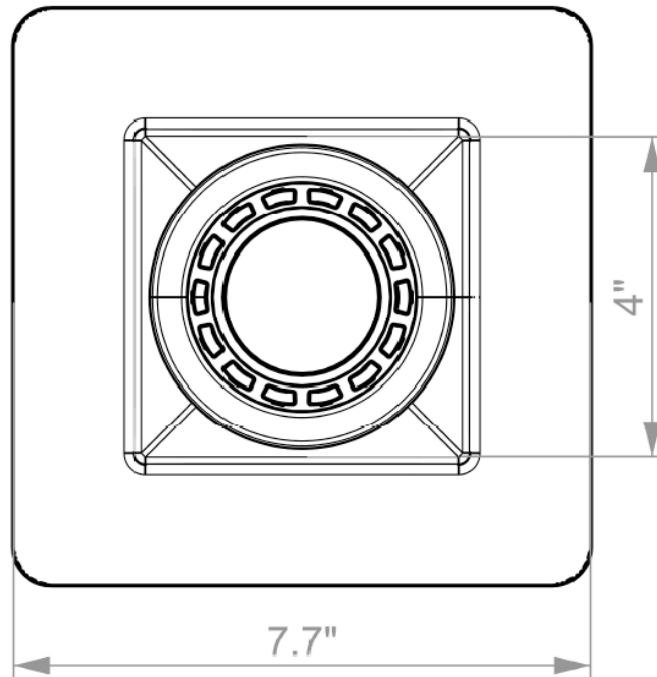

INVISIBLE DRAIN

Specifications

Bonded Flange Drain
Materials: PVC | ABS

UPPER VIEW

SIDE VIEW