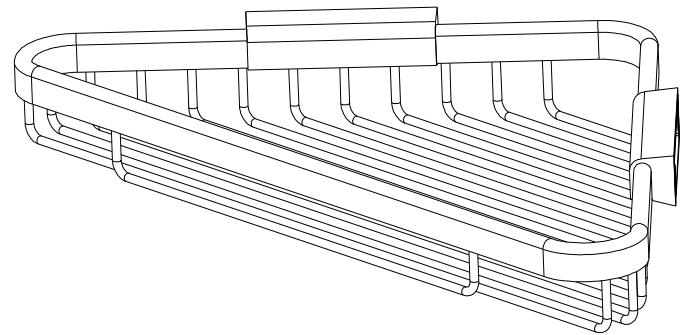

Features

- Solid brass frame
- Basket extends approximately 8-5/8" along each wall from corner

Codes / Standards Compliance

Meets or exceeds the following at date of manufacture:

- All applicable US Federal and State material regulations

Colors / Finishes

- PC: Polished Chrome
- SN: Satin Nickel

Other: NA

Specified Model

Model	Description	Colors | Finishes
554G	Corner Basket	☐ PC ☐ SN

Product Specification: Add glass type designator and "Color / Finish" suffix to Model number, below.

The Basket shall be of solid brass construction. Basket Shelf shall incorporate a triangular shape that extends approximately 8-5/8" along each wall from corner. Basket shall be Ginger Model 554G/____ .