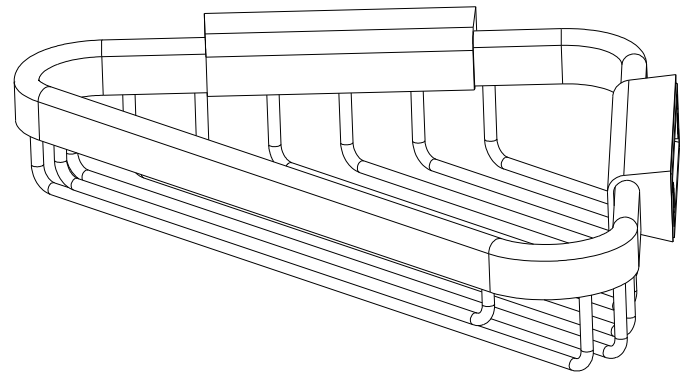

Basket 553G

Features

- Solid brass frame
- Basket extends approximately 5-7/8" along each wall from corner

Codes / Standards Compliance

Meets or exceeds the following at date of manufacture:

- All applicable US Federal and State material regulations

Colors / Finishes

- PC: Polished Chrome
- SN: Satin Nickel

Other: NA

Specified Model

Model	Description	Colors | Finishes
553G	Corner Basket	☐ PC ☐ SN

Product Specification: Add glass type designator and "Color / Finish" suffix to Model number, below.

The Basket shall be of solid brass construction. Basket Shelf shall incorporate a triangular shape that extends approximately 5-7/8" along each wall from corner. Basket shall be Ginger Model 553G/____.